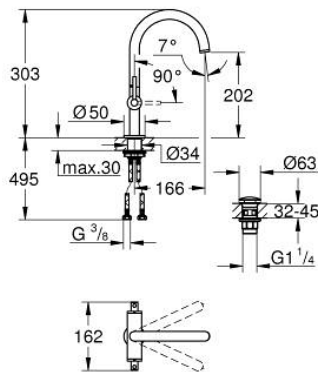

21 145 KF0 **ATRIO SINGLE-HOLE BASIN MIXER 1/2"**  
**L-SIZE**

**PRODUCT DESCRIPTION**

- Colour: phantom black
- ceramic headparts 1/2", 90°
- GROHE EcoJoy - less water, perfect flow
- maximum flow rate (at 3 bar): 5 l/min
- swivel tubular spout with mousseur and stop limiter
- adjustable swivel area 0° / 150° / 360°
- Push-open waste set 1 1/4"
- flexible connection hoses
- with lever handles
- Two different sets of caps included. One set with "H" and "C" marking, one set without marking

## 21 145 KF0 ATRIO SINGLE-HOLE BASIN MIXER 1/2" L-SIZE

### SPARE PARTS

- 1: Lever handles (Spare part-nr. 14216KF0)
- 2: Ceramic headpart, 1/2" (Spare part-nr. 45883000)
- 2.1: O-ring Ø18,2 x Ø1,7 (Spare part-nr. 0392400M)
- 3: Ceramic headpart, 1/2" (Spare part-nr. 45882000)
- 3.1: O-ring Ø18,2 x Ø1,7 (Spare part-nr. 0392400M)
- 4: Outlet (Spare part-nr. 101280KF00)
- 4.1: Flow straightener (Spare part-nr. 48408000)
- 4.2: Safety ring (Spare part-nr. 4826600M)
- 4.3: Sealing washer (Spare part-nr. 0128500M)
- 5: Shank fastening assembly (Spare part-nr. 48384000)
- 6: Waste set with push-open plug (Spare part-nr. 65807KF0)