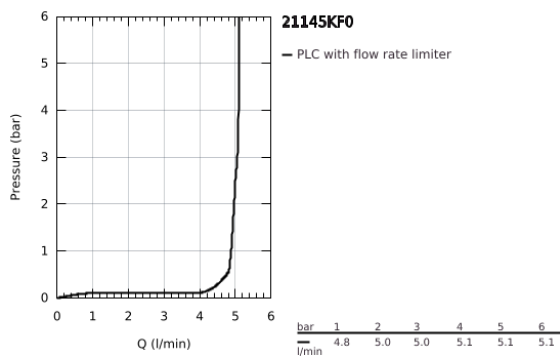

21 145 KF0 **ATRIO SINGLE-HOLE BASIN MIXER 1/2"**  
**L-SIZE**

**PRODUCT DESCRIPTION**

- Colour: phantom black
- ceramic headparts 1/2", 90°
- GROHE EcoJoy - less water, perfect flow
- maximum flow rate (at 3 bar): 5 l/min
- swivel tubular spout with mousseur and stop limiter
- adjustable swivel area 0° / 150° / 360°
- Push-open waste set 1 1/4"
- flexible connection hoses
- with lever handles
- Two different sets of caps included. One set with "H" and "C" marking, one set without marking

## 21 145 KF0 ATRIO SINGLE-HOLE BASIN MIXER 1/2" L-SIZE

### SPARE PARTS

- 1: Lever handles (Spare part-nr. 14216KF0)
- 2: Ceramic headpart, 1/2" (Spare part-nr. 45883000)
- 2.1: O-ring Ø18,2 x Ø1,7 (Spare part-nr. 0392400M)
- 3: Ceramic headpart, 1/2" (Spare part-nr. 45882000)
- 3.1: O-ring Ø18,2 x Ø1,7 (Spare part-nr. 0392400M)
- 4: Outlet (Spare part-nr. 101280KF00)
- 4.1: Flow straightener (Spare part-nr. 48408000)
- 4.2: Safety ring (Spare part-nr. 4826600M)
- 4.3: Sealing washer (Spare part-nr. 0128500M)
- 5: Shank fastening assembly (Spare part-nr. 48384000)
- 6: Waste set with push-open plug (Spare part-nr. 65807KF0)