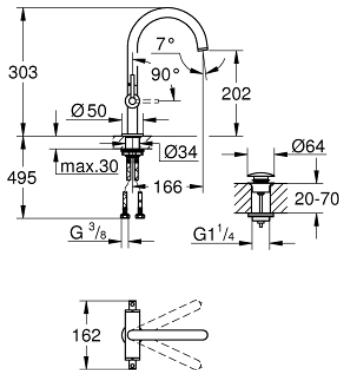

21 145 GN0 **ATRIO SINGLE-HOLE BASIN MIXER 1/2"**
L-SIZE

PRODUCT DESCRIPTION

- Colour: brushed cool sunrise
- ceramic headparts 1/2", 90°
- GROHE LongLife finish
- GROHE EcoJoy - less water, perfect flow
- maximum flow rate (at 3 bar): 5 l/min
- rapid installation system
- swivel tubular spout with mousseur and stop limiter
- adjustable swivel area 0° / 150° / 360°
- Push-open waste set 1 1/4"
- flexible connection hoses
- with lever handles
- Two different sets of caps included. One set with "H" and "C" marking, one set without marking

21 145 GN0 ATRIO SINGLE-HOLE BASIN MIXER 1/2" L-SIZE

SPARE PARTS

- 1: Lever handles (Spare part-nr. 14216DA0)
- 2: Ceramic headpart, 1/2" (Spare part-nr. 45883000)
- 2.1: O-ring Ø18,2 x Ø1,7 (Spare part-nr. 0392400M)
- 3: Ceramic headpart, 1/2" (Spare part-nr. 45882000)
- 3.1: O-ring Ø18,2 x Ø1,7 (Spare part-nr. 0392400M)
- 4: Outlet (Spare part-nr. 101280DA00)
- 4.1: Flow straightener (Spare part-nr. 48408000)
- 4.2: Safety ring (Spare part-nr. 4826600M)
- 4.3: Sealing washer (Spare part-nr. 0128500M)
- 5: Shank fastening assembly (Spare part-nr. 48384000)
- 6: Waste set with push-open plug (Spare part-nr. 65807DA0)