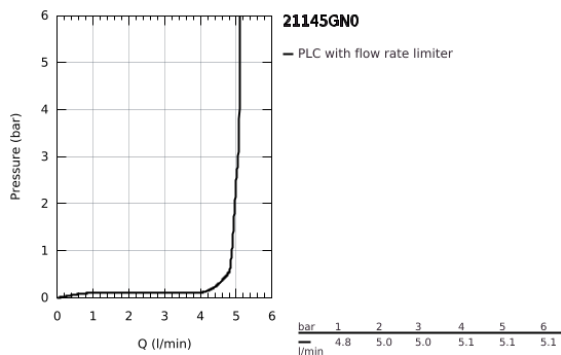

21 145 GN0 **ATRIO SINGLE-HOLE BASIN MIXER 1/2"**
L-SIZE

PRODUCT DESCRIPTION

- Colour: brushed cool sunrise
- ceramic headparts 1/2", 90°
- GROHE LongLife finish
- GROHE EcoJoy - less water, perfect flow
- maximum flow rate (at 3 bar): 5 l/min
- rapid installation system
- swivel tubular spout with mousseur and stop limiter
- adjustable swivel area 0° / 150° / 360°
- Push-open waste set 1 1/4"
- flexible connection hoses
- with lever handles
- Two different sets of caps included. One set with "H" and "C" marking, one set without marking

21 145 GN0 ATRIO SINGLE-HOLE BASIN MIXER 1/2" L-SIZE

SPARE PARTS

- 1: Lever handles (Spare part-nr. 14216DA0)
- 2: Ceramic headpart, 1/2" (Spare part-nr. 45883000)
- 2.1: O-ring Ø18,2 x Ø1,7 (Spare part-nr. 0392400M)
- 3: Ceramic headpart, 1/2" (Spare part-nr. 45882000)
- 3.1: O-ring Ø18,2 x Ø1,7 (Spare part-nr. 0392400M)
- 4: Outlet (Spare part-nr. 101280DA00)
- 4.1: Flow straightener (Spare part-nr. 48408000)
- 4.2: Safety ring (Spare part-nr. 4826600M)
- 4.3: Sealing washer (Spare part-nr. 0128500M)
- 5: Shank fastening assembly (Spare part-nr. 48384000)
- 6: Waste set with push-open plug (Spare part-nr. 65807DA0)