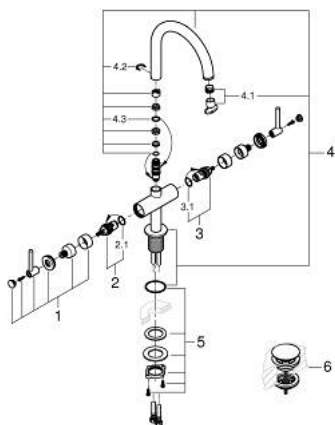

21 145 GN0 **ATRIO SINGLE-HOLE BASIN MIXER 1/2"**
L-SIZE

PRODUCT DESCRIPTION

- Colour: brushed cool sunrise
- ceramic headparts 1/2", 90°
- GROHE LongLife finish
- GROHE EcoJoy - less water, perfect flow
- maximum flow rate (at 3 bar): 5 l/min
- rapid installation system
- swivel tubular spout with mousseur and stop limiter
- adjustable swivel area 0° / 150° / 360°
- Push-open waste set 1 1/4"
- flexible connection hoses
- with lever handles
- Two different sets of caps included. One set with "H" and "C" marking, one set without marking

21 145 GN0 ATRIO SINGLE-HOLE BASIN MIXER 1/2" L-SIZE

SPARE PARTS

- 1: Lever handles (Spare part-nr. 14216DA0)
- 2: Ceramic headpart, 1/2" (Spare part-nr. 45883000)
- 2.1: O-ring Ø18,2 x Ø1,7 (Spare part-nr. 0392400M)
- 3: Ceramic headpart, 1/2" (Spare part-nr. 45882000)
- 3.1: O-ring Ø18,2 x Ø1,7 (Spare part-nr. 0392400M)
- 4: Outlet (Spare part-nr. 101280DA00)
- 4.1: Flow straightener (Spare part-nr. 48408000)
- 4.2: Safety ring (Spare part-nr. 4826600M)
- 4.3: Sealing washer (Spare part-nr. 0128500M)
- 5: Shank fastening assembly (Spare part-nr. 48384000)
- 6: Waste set with push-open plug (Spare part-nr. 65807DA0)