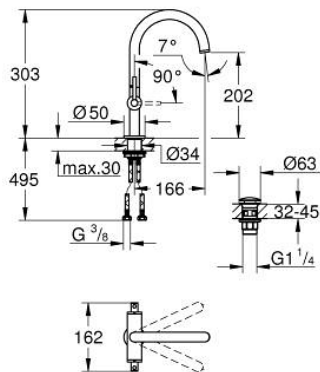

21 145 DL0 ATRIO SINGLE-HOLE BASIN MIXER 1/2" L-SIZE

PRODUCT DESCRIPTION

- Colour: brushed warm sunset
- ceramic headparts 1/2", 90°
- GROHE LongLife finish
- GROHE EcoJoy - less water, perfect flow
- maximum flow rate (at 3 bar): 5 l/min
- rapid installation system
- swivel tubular spout with mousseur and stop limiter
- adjustable swivel area 0° / 150° / 360°
- Push-open waste set 1 1/4"
- flexible connection hoses
- with lever handles
- Two different sets of caps included. One set with "H" and "C" marking, one set without marking

21 145 DL0 ATRIO SINGLE-HOLE BASIN MIXER 1/2" L-SIZE

SPARE PARTS

- 1: Lever handles (Spare part-nr. 14216DL0)
- 2: Ceramic headpart, 1/2" (Spare part-nr. 45883000)
- 2.1: O-ring Ø18,2 x Ø1,7 (Spare part-nr. 0392400M)
- 3: Ceramic headpart, 1/2" (Spare part-nr. 45882000)
- 3.1: O-ring Ø18,2 x Ø1,7 (Spare part-nr. 0392400M)
- 4: Outlet (Spare part-nr. 101280DL00)
- 4.1: Flow straightener (Spare part-nr. 48408000)
- 4.2: Safety ring (Spare part-nr. 4826600M)
- 4.3: Sealing washer (Spare part-nr. 0128500M)
- 5: Shank fastening assembly (Spare part-nr. 48384000)
- 6: Waste set with push-open plug (Spare part-nr. 65807DL0)