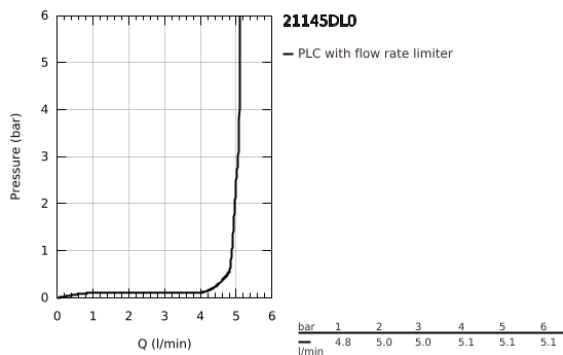

21 145 DL0 ATRIO SINGLE-HOLE BASIN MIXER 1/2" L-SIZE

PRODUCT DESCRIPTION

- Colour: brushed warm sunset
- ceramic headparts 1/2", 90°
- GROHE LongLife finish
- GROHE EcoJoy - less water, perfect flow
- maximum flow rate (at 3 bar): 5 l/min
- rapid installation system
- swivel tubular spout with mousseur and stop limiter
- adjustable swivel area 0° / 150° / 360°
- Push-open waste set 1 1/4"
- flexible connection hoses
- with lever handles
- Two different sets of caps included. One set with "H" and "C" marking, one set without marking

21 145 DL0 ATRIO SINGLE-HOLE BASIN MIXER 1/2" L-SIZE

SPARE PARTS

- 1: Lever handles (Spare part-nr. 14216DL0)
- 2: Ceramic headpart, 1/2" (Spare part-nr. 45883000)
- 2.1: O-ring Ø18,2 x Ø1,7 (Spare part-nr. 0392400M)
- 3: Ceramic headpart, 1/2" (Spare part-nr. 45882000)
- 3.1: O-ring Ø18,2 x Ø1,7 (Spare part-nr. 0392400M)
- 4: Outlet (Spare part-nr. 101280DL00)
- 4.1: Flow straightener (Spare part-nr. 48408000)
- 4.2: Safety ring (Spare part-nr. 4826600M)
- 4.3: Sealing washer (Spare part-nr. 0128500M)
- 5: Shank fastening assembly (Spare part-nr. 48384000)
- 6: Waste set with push-open plug (Spare part-nr. 65807DL0)