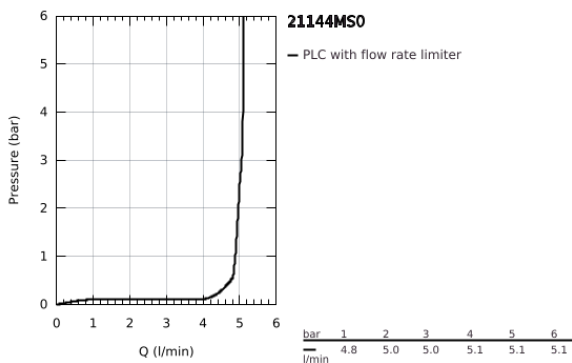

21 144 MS0 **ATRIO SINGLE-HOLE BASIN MIXER 1/2"**  
**L-SIZE**

**PRODUCT DESCRIPTION**

- Colour: satin steel
- ceramic headparts 1/2", 90°
- GROHE LongLife finish
- GROHE EcoJoy - less water, perfect flow
- maximum flow rate (at 3 bar): 5 l/min
- rapid installation system
- swivel tubular spout with mousseur and stop limiter
- adjustable swivel area 0° / 150° / 360°
- Push-open waste set 1 1/4"
- flexible connection hoses
- with cross handles
- Two different sets of caps included. One set with "H" and "C" marking, one set without marking

21 144 MS0 **ATRIO SINGLE-HOLE BASIN MIXER 1/2"**  
**L-SIZE**

**SPARE PARTS**

- 1: Cross handles (Spare part-nr. 14215MS0)
- 2: Ceramic headpart, 1/2" (Spare part-nr. 45883000)
- 2.1: O-ring Ø18,2 x Ø1,7 (Spare part-nr. 0392400M)
- 3: Ceramic headpart, 1/2" (Spare part-nr. 45882000)
- 3.1: O-ring Ø18,2 x Ø1,7 (Spare part-nr. 0392400M)
- 4: Outlet (Spare part-nr. 101280MS00)
- 4.1: Flow straightener (Spare part-nr. 48408000)
- 4.2: Safety ring (Spare part-nr. 4826600M)
- 4.3: Sealing washer (Spare part-nr. 0128500M)
- 5: Shank fastening assembly (Spare part-nr. 48384000)
- 6: Waste set with push-open plug (Spare part-nr. 65807MS0)