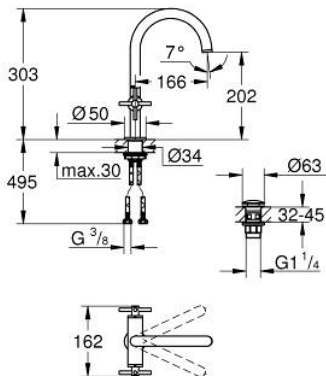

21 144 MS0 **ATRIO SINGLE-HOLE BASIN MIXER 1/2"**  
**L-SIZE**

**PRODUCT DESCRIPTION**

- Colour: satin steel
- ceramic headparts 1/2", 90°
- GROHE LongLife finish
- GROHE EcoJoy - less water, perfect flow
- maximum flow rate (at 3 bar): 5 l/min
- rapid installation system
- swivel tubular spout with mousseur and stop limiter
- adjustable swivel area 0° / 150° / 360°
- Push-open waste set 1 1/4"
- flexible connection hoses
- with cross handles
- Two different sets of caps included. One set with "H" and "C" marking, one set without marking

21 144 MS0 **ATRIO SINGLE-HOLE BASIN MIXER 1/2"**  
**L-SIZE**

**SPARE PARTS**

- 1: Cross handles (Spare part-nr. 14215MS0)
- 2: Ceramic headpart, 1/2" (Spare part-nr. 45883000)
- 2.1: O-ring Ø18,2 x Ø1,7 (Spare part-nr. 0392400M)
- 3: Ceramic headpart, 1/2" (Spare part-nr. 45882000)
- 3.1: O-ring Ø18,2 x Ø1,7 (Spare part-nr. 0392400M)
- 4: Outlet (Spare part-nr. 101280MS00)
- 4.1: Flow straightener (Spare part-nr. 48408000)
- 4.2: Safety ring (Spare part-nr. 4826600M)
- 4.3: Sealing washer (Spare part-nr. 0128500M)
- 5: Shank fastening assembly (Spare part-nr. 48384000)
- 6: Waste set with push-open plug (Spare part-nr. 65807MS0)