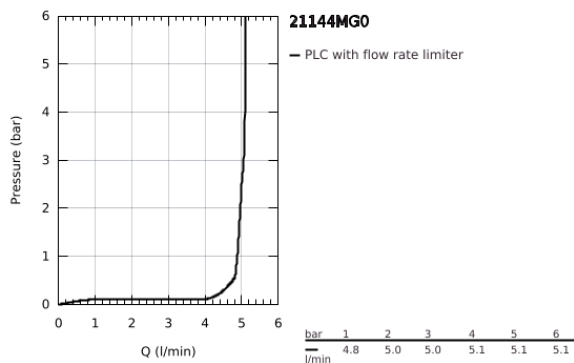

21 144 MG0 ATRIO SINGLE-HOLE BASIN MIXER 1/2" L-SIZE

PRODUCT DESCRIPTION

- Colour: satin graphite
- ceramic headparts 1/2", 90°
- GROHE LongLife finish
- GROHE EcoJoy - less water, perfect flow
- maximum flow rate (at 3 bar): 5 l/min
- rapid installation system
- swivel tubular spout with mousseur and stop limiter
- adjustable swivel area 0° / 150° / 360°
- Push-open waste set 1 1/4"
- flexible connection hoses
- with cross handles
- Two different sets of caps included. One set with "H" and "C" marking, one set without marking

21 144 MG0 ATRIO SINGLE-HOLE BASIN MIXER 1/2" L-SIZE

SPARE PARTS

- 1: Cross handles (Spare part-nr. 14215MG0)
- 2: Ceramic headpart, 1/2" (Spare part-nr. 45883000)
- 2.1: O-ring Ø18,2 x Ø1,7 (Spare part-nr. 0392400M)
- 3: Ceramic headpart, 1/2" (Spare part-nr. 45882000)
- 3.1: O-ring Ø18,2 x Ø1,7 (Spare part-nr. 0392400M)
- 4: Outlet (Spare part-nr. 101280MG00)
- 4.1: Flow straightener (Spare part-nr. 48408000)
- 4.2: Safety ring (Spare part-nr. 4826600M)
- 4.3: Sealing washer (Spare part-nr. 0128500M)
- 5: Shank fastening assembly (Spare part-nr. 48384000)
- 6: Waste set with push-open plug (Spare part-nr. 65807MG0)