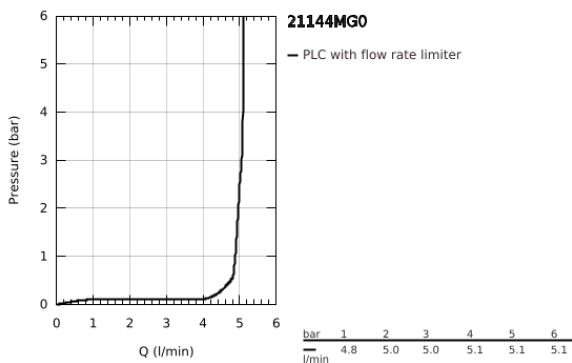

21 144 MG0 **ATRIO SINGLE-HOLE BASIN MIXER 1/2"**
L-SIZE

PRODUCT DESCRIPTION

- Colour: satin graphite
- ceramic headparts 1/2", 90°
- GROHE LongLife finish
- GROHE EcoJoy - less water, perfect flow
- maximum flow rate (at 3 bar): 5 l/min
- rapid installation system
- swivel tubular spout with mousseur and stop limiter
- adjustable swivel area 0° / 150° / 360°
- Push-open waste set 1 1/4"
- flexible connection hoses
- with cross handles
- Two different sets of caps included. One set with "H" and "C" marking, one set without marking

21 144 MG0 ATRIO SINGLE-HOLE BASIN MIXER 1/2" L-SIZE

SPARE PARTS

- 1: Cross handles (Spare part-nr. 14215MG0)
- 2: Ceramic headpart, 1/2" (Spare part-nr. 45883000)
- 2.1: O-ring Ø18,2 x Ø1,7 (Spare part-nr. 0392400M)
- 3: Ceramic headpart, 1/2" (Spare part-nr. 45882000)
- 3.1: O-ring Ø18,2 x Ø1,7 (Spare part-nr. 0392400M)
- 4: Outlet (Spare part-nr. 101280MG00)
- 4.1: Flow straightener (Spare part-nr. 48408000)
- 4.2: Safety ring (Spare part-nr. 4826600M)
- 4.3: Sealing washer (Spare part-nr. 0128500M)
- 5: Shank fastening assembly (Spare part-nr. 48384000)
- 6: Waste set with push-open plug (Spare part-nr. 65807MG0)