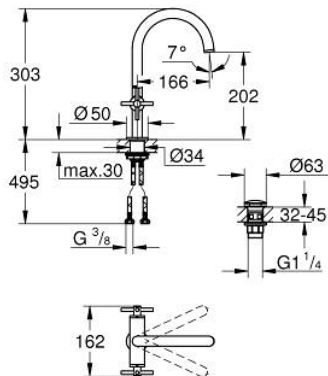

21 144 MG0 **ATRIO SINGLE-HOLE BASIN MIXER 1/2"**
L-SIZE

PRODUCT DESCRIPTION

- Colour: satin graphite
- ceramic headparts 1/2", 90°
- GROHE LongLife finish
- GROHE EcoJoy - less water, perfect flow
- maximum flow rate (at 3 bar): 5 l/min
- rapid installation system
- swivel tubular spout with mousseur and stop limiter
- adjustable swivel area 0° / 150° / 360°
- Push-open waste set 1 1/4"
- flexible connection hoses
- with cross handles
- Two different sets of caps included. One set with "H" and "C" marking, one set without marking

21 144 MG0 ATRIO SINGLE-HOLE BASIN MIXER 1/2" L-SIZE

SPARE PARTS

- 1: Cross handles (Spare part-nr. 14215MG0)
- 2: Ceramic headpart, 1/2" (Spare part-nr. 45883000)
- 2.1: O-ring Ø18,2 x Ø1,7 (Spare part-nr. 0392400M)
- 3: Ceramic headpart, 1/2" (Spare part-nr. 45882000)
- 3.1: O-ring Ø18,2 x Ø1,7 (Spare part-nr. 0392400M)
- 4: Outlet (Spare part-nr. 101280MG00)
- 4.1: Flow straightener (Spare part-nr. 48408000)
- 4.2: Safety ring (Spare part-nr. 4826600M)
- 4.3: Sealing washer (Spare part-nr. 0128500M)
- 5: Shank fastening assembly (Spare part-nr. 48384000)
- 6: Waste set with push-open plug (Spare part-nr. 65807MG0)