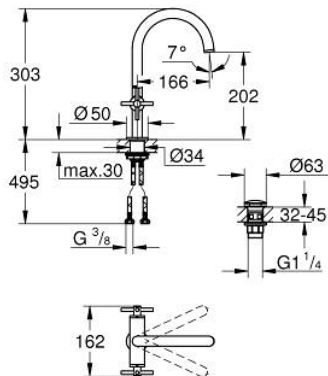

21 144 MG0 ATRIO SINGLE-HOLE BASIN MIXER 1/2" L-SIZE

PRODUCT DESCRIPTION

- Colour: satin graphite
- ceramic headparts 1/2", 90°
- GROHE LongLife finish
- GROHE EcoJoy - less water, perfect flow
- maximum flow rate (at 3 bar): 5 l/min
- rapid installation system
- swivel tubular spout with mousseur and stop limiter
- adjustable swivel area 0° / 150° / 360°
- Push-open waste set 1 1/4"
- flexible connection hoses
- with cross handles
- Two different sets of caps included. One set with "H" and "C" marking, one set without marking

21 144 MG0 ATRIO SINGLE-HOLE BASIN MIXER 1/2" L-SIZE

SPARE PARTS

- 1: Cross handles (Spare part-nr. 14215MG0)
- 2: Ceramic headpart, 1/2" (Spare part-nr. 45883000)
- 2.1: O-ring Ø18,2 x Ø1,7 (Spare part-nr. 0392400M)
- 3: Ceramic headpart, 1/2" (Spare part-nr. 45882000)
- 3.1: O-ring Ø18,2 x Ø1,7 (Spare part-nr. 0392400M)
- 4: Outlet (Spare part-nr. 101280MG00)
- 4.1: Flow straightener (Spare part-nr. 48408000)
- 4.2: Safety ring (Spare part-nr. 4826600M)
- 4.3: Sealing washer (Spare part-nr. 0128500M)
- 5: Shank fastening assembly (Spare part-nr. 48384000)
- 6: Waste set with push-open plug (Spare part-nr. 65807MG0)