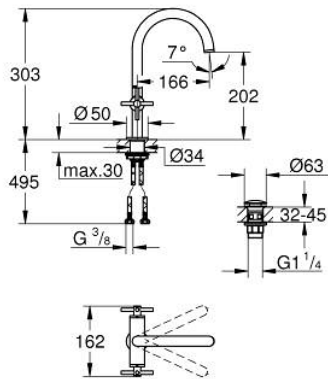

## 21 144 GN0 ATRIO SINGLE-HOLE BASIN MIXER 1/2" L-SIZE

### PRODUCT DESCRIPTION

- Colour: brushed cool sunrise
- ceramic headparts 1/2", 90°
- GROHE LongLife finish
- GROHE EcoJoy - less water, perfect flow
- maximum flow rate (at 3 bar): 5 l/min
- rapid installation system
- swivel tubular spout with mousseur and stop limiter
- adjustable swivel area 0° / 150° / 360°
- Push-open waste set 1 1/4"
- flexible connection hoses
- with cross handles
- Two different sets of caps included. One set with "H" and "C" marking, one set without marking

21 144 GN0 **ATRIO SINGLE-HOLE BASIN MIXER 1/2"**  
**L-SIZE**

**SPARE PARTS**

- 1: Cross handles (Spare part-nr. 14215GN0)
- 2: Ceramic headpart, 1/2" (Spare part-nr. 45883000)
- 2.1: O-ring Ø18,2 x Ø1,7 (Spare part-nr. 0392400M)
- 3: Ceramic headpart, 1/2" (Spare part-nr. 45882000)
- 3.1: O-ring Ø18,2 x Ø1,7 (Spare part-nr. 0392400M)
- 4: Outlet (Spare part-nr. 101280GN00)
- 4.1: Flow straightener (Spare part-nr. 48408000)
- 4.2: Safety ring (Spare part-nr. 4826600M)
- 4.3: Sealing washer (Spare part-nr. 0128500M)
- 5: Shank fastening assembly (Spare part-nr. 48384000)
- 6: Waste set with push-open plug (Spare part-nr. 65807GN0)