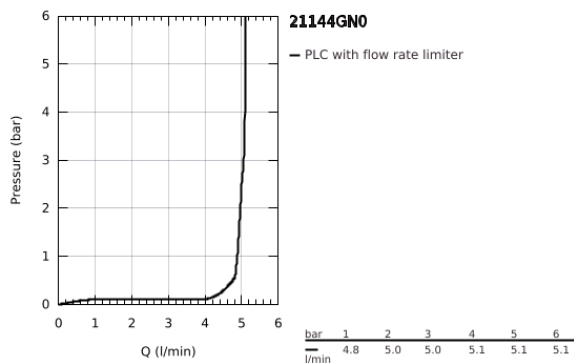

## 21 144 GN0 ATRIO SINGLE-HOLE BASIN MIXER 1/2" L-SIZE

### PRODUCT DESCRIPTION

- Colour: brushed cool sunrise
- ceramic headparts 1/2", 90°
- GROHE LongLife finish
- GROHE EcoJoy - less water, perfect flow
- maximum flow rate (at 3 bar): 5 l/min
- rapid installation system
- swivel tubular spout with mousseur and stop limiter
- adjustable swivel area 0° / 150° / 360°
- Push-open waste set 1 1/4"
- flexible connection hoses
- with cross handles
- Two different sets of caps included. One set with "H" and "C" marking, one set without marking