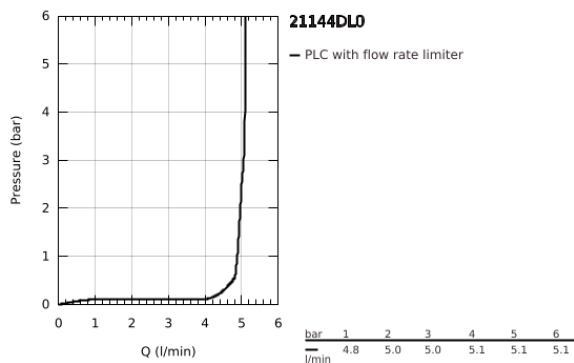

21 144 DL0 **ATRIO SINGLE-HOLE BASIN MIXER 1/2"**
L-SIZE

PRODUCT DESCRIPTION

- Colour: brushed warm sunset
- ceramic headparts 1/2", 90°
- GROHE LongLife finish
- GROHE EcoJoy - less water, perfect flow
- maximum flow rate (at 3 bar): 5 l/min
- rapid installation system
- swivel tubular spout with mousseur and stop limiter
- adjustable swivel area 0° / 150° / 360°
- Push-open waste set 1 1/4"
- flexible connection hoses
- with cross handles
- Two different sets of caps included. One set with "H" and "C" marking, one set without marking

21 144 DL0 ATRIO SINGLE-HOLE BASIN MIXER 1/2" L-SIZE

SPARE PARTS

- 1: Cross handles (Spare part-nr. 14215DL0)
- 2: Ceramic headpart, 1/2" (Spare part-nr. 45883000)
- 2.1: O-ring Ø18,2 x Ø1,7 (Spare part-nr. 0392400M)
- 3: Ceramic headpart, 1/2" (Spare part-nr. 45882000)
- 3.1: O-ring Ø18,2 x Ø1,7 (Spare part-nr. 0392400M)
- 4: Outlet (Spare part-nr. 101280DL00)
- 4.1: Flow straightener (Spare part-nr. 48408000)
- 4.2: Safety ring (Spare part-nr. 4826600M)
- 4.3: Sealing washer (Spare part-nr. 0128500M)
- 5: Shank fastening assembly (Spare part-nr. 48384000)
- 6: Waste set with push-open plug (Spare part-nr. 65807DL0)