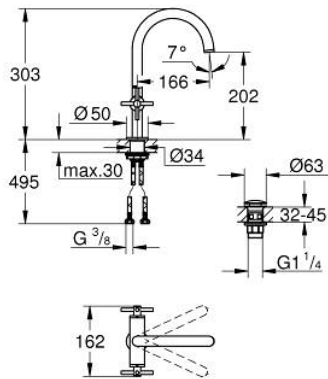

21 144 DL0 **ATRIO SINGLE-HOLE BASIN MIXER 1/2"**
L-SIZE

PRODUCT DESCRIPTION

- Colour: brushed warm sunset
- ceramic headparts 1/2", 90°
- GROHE LongLife finish
- GROHE EcoJoy - less water, perfect flow
- maximum flow rate (at 3 bar): 5 l/min
- rapid installation system
- swivel tubular spout with mousseur and stop limiter
- adjustable swivel area 0° / 150° / 360°
- Push-open waste set 1 1/4"
- flexible connection hoses
- with cross handles
- Two different sets of caps included. One set with "H" and "C" marking, one set without marking

21 144 DL0 ATRIO SINGLE-HOLE BASIN MIXER 1/2" L-SIZE

SPARE PARTS

- 1: Cross handles (Spare part-nr. 14215DL0)
- 2: Ceramic headpart, 1/2" (Spare part-nr. 45883000)
- 2.1: O-ring Ø18,2 x Ø1,7 (Spare part-nr. 0392400M)
- 3: Ceramic headpart, 1/2" (Spare part-nr. 45882000)
- 3.1: O-ring Ø18,2 x Ø1,7 (Spare part-nr. 0392400M)
- 4: Outlet (Spare part-nr. 101280DL00)
- 4.1: Flow straightener (Spare part-nr. 48408000)
- 4.2: Safety ring (Spare part-nr. 4826600M)
- 4.3: Sealing washer (Spare part-nr. 0128500M)
- 5: Shank fastening assembly (Spare part-nr. 48384000)
- 6: Waste set with push-open plug (Spare part-nr. 65807DL0)