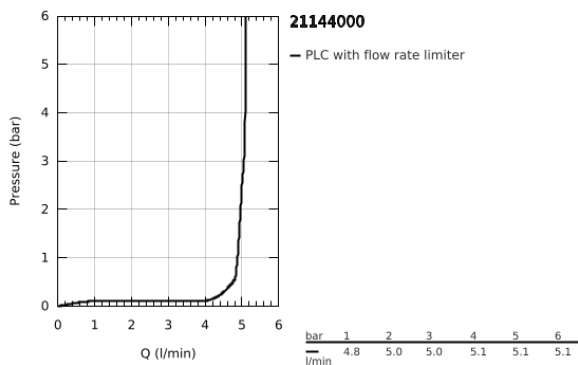

21 144 000 **ATRIO SINGLE-HOLE BASIN MIXER 1/2"**
L-SIZE

PRODUCT DESCRIPTION

- Colour: chrome
- ceramic headparts 1/2", 90°
- GROHE LongLife finish
- GROHE EcoJoy - less water, perfect flow
- maximum flow rate (at 3 bar): 5 l/min
- rapid installation system
- swivel tubular spout with mousseur and stop limiter
- adjustable swivel area 0° / 150° / 360°
- Push-open waste set 1 1/4"
- flexible connection hoses
- with cross handles
- Two different sets of caps included. One set with "H" and "C" marking, one set without marking

21 144 000 **ATRIO SINGLE-HOLE BASIN MIXER 1/2"**
L-SIZE

SPARE PARTS

- 1: Cross handles (Spare part-nr. 14215000)
- 2: Ceramic headpart, 1/2" (Spare part-nr. 45883000)
- 2.1: O-ring Ø18,2 x Ø1,7 (Spare part-nr. 0392400M)
- 3: Ceramic headpart, 1/2" (Spare part-nr. 45882000)
- 3.1: O-ring Ø18,2 x Ø1,7 (Spare part-nr. 0392400M)
- 4: Outlet (Spare part-nr. 1012800000)
- 4.1: Flow straightener (Spare part-nr. 48408000)
- 4.2: Safety ring (Spare part-nr. 4826600M)
- 4.3: Sealing washer (Spare part-nr. 0128500M)
- 5: Shank fastening assembly (Spare part-nr. 48384000)
- 6: Waste set with push-open plug (Spare part-nr. 65807000)