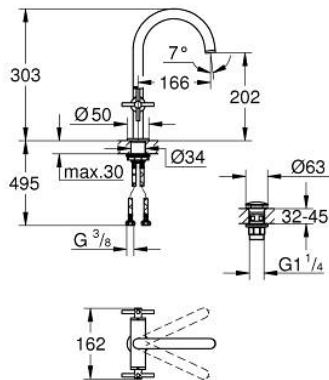

21 144 000 **ATRIO SINGLE-HOLE BASIN MIXER 1/2"**
L-SIZE

PRODUCT DESCRIPTION

- Colour: chrome
- ceramic headparts 1/2", 90°
- GROHE LongLife finish
- GROHE EcoJoy - less water, perfect flow
- maximum flow rate (at 3 bar): 5 l/min
- rapid installation system
- swivel tubular spout with mousseur and stop limiter
- adjustable swivel area 0° / 150° / 360°
- Push-open waste set 1 1/4"
- flexible connection hoses
- with cross handles
- Two different sets of caps included. One set with "H" and "C" marking, one set without marking

21 144 000 **ATRIO SINGLE-HOLE BASIN MIXER 1/2"**
L-SIZE

SPARE PARTS

- 1: Cross handles (Spare part-nr. 14215000)
- 2: Ceramic headpart, 1/2" (Spare part-nr. 45883000)
- 2.1: O-ring Ø18,2 x Ø1,7 (Spare part-nr. 0392400M)
- 3: Ceramic headpart, 1/2" (Spare part-nr. 45882000)
- 3.1: O-ring Ø18,2 x Ø1,7 (Spare part-nr. 0392400M)
- 4: Outlet (Spare part-nr. 1012800000)
- 4.1: Flow straightener (Spare part-nr. 48408000)
- 4.2: Safety ring (Spare part-nr. 4826600M)
- 4.3: Sealing washer (Spare part-nr. 0128500M)
- 5: Shank fastening assembly (Spare part-nr. 48384000)
- 6: Waste set with push-open plug (Spare part-nr. 65807000)