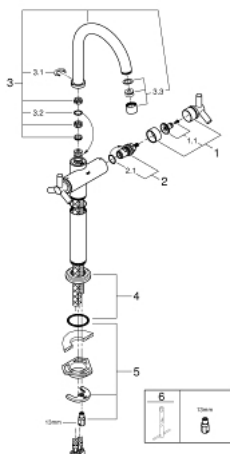

21 044 000 **ATRIO SINGLE-HOLE BASIN MIXER 1/2"**
XL-SIZE

PRODUCT DESCRIPTION

- Colour: chrome
- for free-standing basins
- ceramic headparts 1/2", 90°
- GROHE LongLife finish
- rapid installation system
- swivel tubular spout with mousseur and stop limiter
- height 419 mm
- smooth body
- flexible connection hoses
- with Ypsilon handle

21 044 000 **ATRIO SINGLE-HOLE BASIN MIXER 1/2"**
XL-SIZE

SPARE PARTS

- 1: Handle Atrio Ypsilon (Spare part-nr. 45603000)
 - 1.1: Replacement handle connection kit (Spare part-nr. 45605000)
 - 2: Ceramic headpart, 1/2" (Spare part-nr. 45882000)
 - 2.1: O-ring Ø18,2 x Ø1,7 (Spare part-nr. 0392400M)
 - 3: Outlet (Spare part-nr. 13170000)
 - 3.1: Safety ring (Spare part-nr. 0806500M)
 - 3.2: Sealing washer (Spare part-nr. 0128500M)
 - 3.3: Mousseur (Spare part-nr. 13935000)
 - 4: Escutcheon (Spare part-nr. 45629000)
 - 5: Shank mounting kit (Spare part-nr. 46249000)
 - 6: Mounting wrench (Spare part-nr. 19017000)*
- * Optional accessories