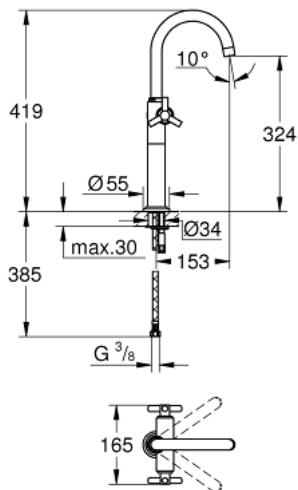

21 044 000 **ATRIO SINGLE-HOLE BASIN MIXER 1/2"**
XL-SIZE

PRODUCT DESCRIPTION

- Colour: chrome
- for free-standing basins
- ceramic headparts 1/2", 90°
- GROHE LongLife finish
- rapid installation system
- swivel tubular spout with mousseur and stop limiter
- height 419 mm
- smooth body
- flexible connection hoses
- with Ypsilon handle

21 044 000 **ATRIO SINGLE-HOLE BASIN MIXER 1/2"**
XL-SIZE

SPARE PARTS

- 1: Handle Atrio Ypsilon (Spare part-nr. 45603000)
 - 1.1: Replacement handle connection kit (Spare part-nr. 45605000)
 - 2: Ceramic headpart, 1/2" (Spare part-nr. 45882000)
 - 2.1: O-ring Ø18,2 x Ø1,7 (Spare part-nr. 0392400M)
 - 3: Outlet (Spare part-nr. 13170000)
 - 3.1: Safety ring (Spare part-nr. 0806500M)
 - 3.2: Sealing washer (Spare part-nr. 0128500M)
 - 3.3: Mousseur (Spare part-nr. 13935000)
 - 4: Escutcheon (Spare part-nr. 45629000)
 - 5: Shank mounting kit (Spare part-nr. 46249000)
 - 6: Mounting wrench (Spare part-nr. 19017000)*
- * Optional accessories