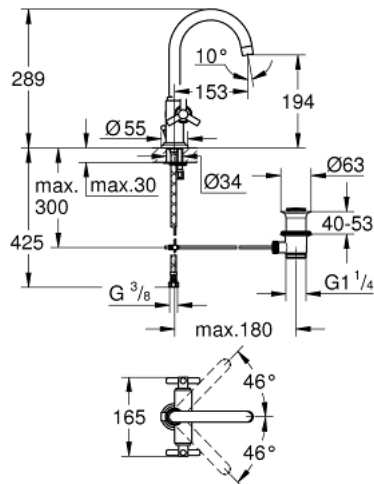

21 019 000 **ATRIO SINGLE-HOLE BASIN MIXER 1/2"**
L-SIZE

PRODUCT DESCRIPTION

- Colour: chrome
- ceramic headparts 1/2", 90°
- GROHE LongLife finish
- rapid installation system
- swivel tubular spout with mousseur and stop limiter
- pop-up waste set 1 1/4"
- flexible connection hoses
- with Ypsilon handle

21 019 000 **ATRIO SINGLE-HOLE BASIN MIXER 1/2"**
L-SIZE

SPARE PARTS

- 1: Handle Atrio Ypsilon (Spare part-nr. 45603000)
 - 1.1: Replacement handle connection kit (Spare part-nr. 45605000)
 - 2: Ceramic headpart, 1/2" (Spare part-nr. 45882000)
 - 2.1: O-ring Ø18,2 x Ø1,7 (Spare part-nr. 0392400M)
 - 3: Outlet (Spare part-nr. 13170000)
 - 3.1: Safety ring (Spare part-nr. 0806500M)
 - 3.2: Sealing washer (Spare part-nr. 0128500M)
 - 3.3: Mousseur (Spare part-nr. 13935000)
 - 4: Pop-up rod (Spare part-nr. 06575000)
 - 5: Escutcheon (Spare part-nr. 45629000)
 - 6: Shank mounting kit (Spare part-nr. 46249000)
 - 7: Waste set 1 1/4" (Spare part-nr. 28910000)
 - 7.1: Plug (Spare part-nr. 07182000)
 - 7.2: Eccentric rod (Spare part-nr. 07052000)
 - 8: Connection hose (Spare part-nr. 46255000)
 - 9: Eccentric rod (Spare part-nr. 07341000)*
 - 10: Mounting wrench (Spare part-nr. 19017000)*
- * Optional accessories