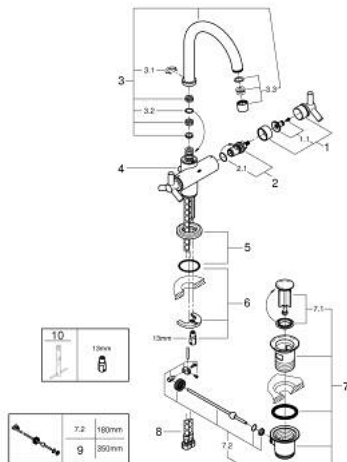

21 019 000 **ATRIO SINGLE-HOLE BASIN MIXER 1/2"**
L-SIZE

PRODUCT DESCRIPTION

- Colour: chrome
- ceramic headparts 1/2", 90°
- GROHE LongLife finish
- rapid installation system
- swivel tubular spout with mousseur and stop limiter
- pop-up waste set 1 1/4"
- flexible connection hoses
- with Ypsilon handle

21 019 000 **ATRIO SINGLE-HOLE BASIN MIXER 1/2"**
L-SIZE

SPARE PARTS

- 1: Handle Atrio Ypsilon (Spare part-nr. 45603000)
 - 1.1: Replacement handle connection kit (Spare part-nr. 45605000)
 - 2: Ceramic headpart, 1/2" (Spare part-nr. 45882000)
 - 2.1: O-ring Ø18,2 x Ø1,7 (Spare part-nr. 0392400M)
 - 3: Outlet (Spare part-nr. 13170000)
 - 3.1: Safety ring (Spare part-nr. 0806500M)
 - 3.2: Sealing washer (Spare part-nr. 0128500M)
 - 3.3: Mousseur (Spare part-nr. 13935000)
 - 4: Pop-up rod (Spare part-nr. 06575000)
 - 5: Escutcheon (Spare part-nr. 45629000)
 - 6: Shank mounting kit (Spare part-nr. 46249000)
 - 7: Waste set 1 1/4" (Spare part-nr. 28910000)
 - 7.1: Plug (Spare part-nr. 07182000)
 - 7.2: Eccentric rod (Spare part-nr. 07052000)
 - 8: Connection hose (Spare part-nr. 46255000)
 - 9: Eccentric rod (Spare part-nr. 07341000)*
 - 10: Mounting wrench (Spare part-nr. 19017000)*
- * Optional accessories