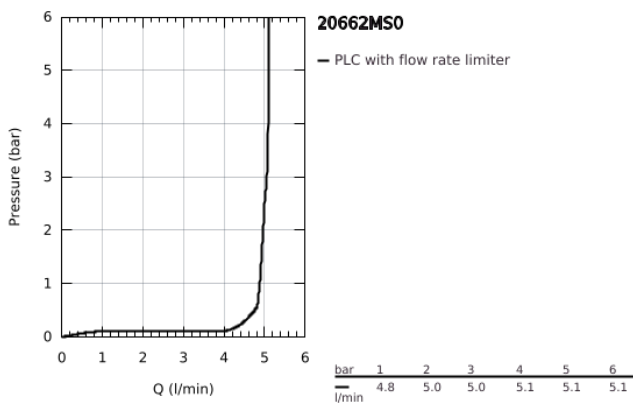

20 662 MS0 **ATRIO 3-HOLE BASIN MIXER 1/2"**  
**M-SIZE**

**PRODUCT DESCRIPTION**

- Colour: satin steel
- wall mounted
- to be used with rough-in set 29 025 002
- headparts 1/2" - 90°
- GROHE LongLife finish
- GROHE EcoJoy - less water, perfect flow
- maximum flow rate (at 3 bar): 5 l/min
- centre distance 200 mm
- projection 180 mm
- with lever handles
- without roughing-in set 29 025 002 (please order separately)
- Two different sets of caps included. One set with "H" and "C" marking, one set without marking

20 662 MS0 **ATRIO 3-HOLE BASIN MIXER 1/2"**  
**M-SIZE**

**SPARE PARTS**

- 1: Extension for spindle (Spare part-nr. 45988000)
- 2: Lever handles (Spare part-nr. 14216MS0)
- 3: Outlet (Spare part-nr. 101344MS00)
- 3.1: Flow straightener (Spare part-nr. 48408000)
- 4: Connection Nipple (Spare part-nr. 1013459990)