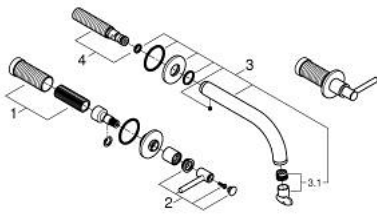

20 662 MS0 **ATRIO 3-HOLE BASIN MIXER 1/2"**  
**M-SIZE**

**PRODUCT DESCRIPTION**

- Colour: satin steel
- wall mounted
- to be used with rough-in set 29 025 002
- headparts 1/2" - 90°
- GROHE LongLife finish
- GROHE EcoJoy - less water, perfect flow
- maximum flow rate (at 3 bar): 5 l/min
- centre distance 200 mm
- projection 180 mm
- with lever handles
- without roughing-in set 29 025 002 (please order separately)
- Two different sets of caps included. One set with "H" and "C" marking, one set without marking

20 662 MS0 **ATRIO 3-HOLE BASIN MIXER 1/2"**  
**M-SIZE**

**SPARE PARTS**

- 1: Extension for spindle (Spare part-nr. 45988000)
- 2: Lever handles (Spare part-nr. 14216MS0)
- 3: Outlet (Spare part-nr. 101344MS00)
- 3.1: Flow straightener (Spare part-nr. 48408000)
- 4: Connection Nipple (Spare part-nr. 1013459990)