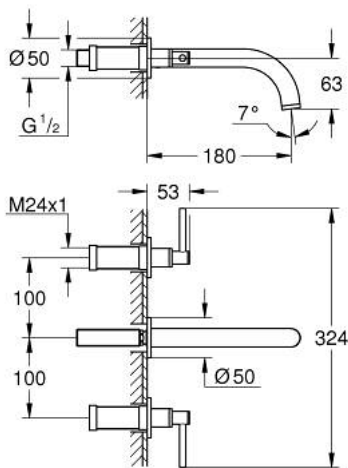

20 662 MS0 **ATRIO 3-HOLE BASIN MIXER 1/2"**  
**M-SIZE**

**PRODUCT DESCRIPTION**

- Colour: satin steel
- wall mounted
- to be used with rough-in set 29 025 002
- headparts 1/2" - 90°
- GROHE LongLife finish
- GROHE EcoJoy - less water, perfect flow
- maximum flow rate (at 3 bar): 5 l/min
- centre distance 200 mm
- projection 180 mm
- with lever handles
- without roughing-in set 29 025 002 (please order separately)
- Two different sets of caps included. One set with "H" and "C" marking, one set without marking

20 662 MS0 **ATRIO 3-HOLE BASIN MIXER 1/2"**  
**M-SIZE**

**SPARE PARTS**

- 1: Extension for spindle (Spare part-nr. 45988000)
- 2: Lever handles (Spare part-nr. 14216MS0)
- 3: Outlet (Spare part-nr. 101344MS00)
- 3.1: Flow straightener (Spare part-nr. 48408000)
- 4: Connection Nipple (Spare part-nr. 1013459990)