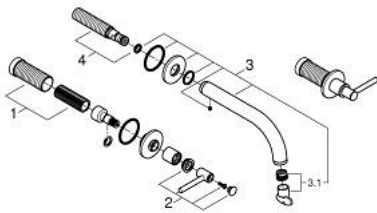

## 20 662 MG0 ATRIO 3-HOLE BASIN MIXER 1/2" M-SIZE

### PRODUCT DESCRIPTION

- Colour: satin graphite
- wall mounted
- to be used with rough-in set 29 025 002
- headparts 1/2" - 90°
- GROHE LongLife finish
- GROHE EcoJoy - less water, perfect flow
- maximum flow rate (at 3 bar): 5 l/min
- centre distance 200 mm
- projection 180 mm
- with lever handles
- without roughing-in set 29 025 002 (please order separately)
- Two different sets of caps included. One set with "H" and "C" marking, one set without marking

20 662 MG0 **ATRIO 3-HOLE BASIN MIXER 1/2"**  
**M-SIZE**

**SPARE PARTS**

- 1: Extension for spindle (Spare part-nr. 45988000)
- 2: Lever handles (Spare part-nr. 14216MG0)
- 3: Outlet (Spare part-nr. 101344MG00)
- 3.1: Flow straightener (Spare part-nr. 48408000)
- 4: Connection Nipple (Spare part-nr. 1013459990)