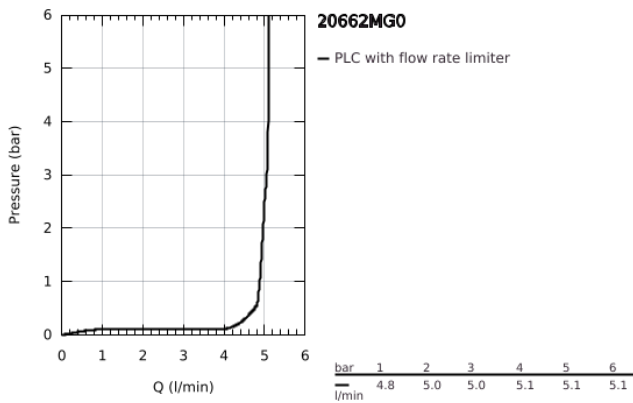

## 20 662 MG0 ATRIO 3-HOLE BASIN MIXER 1/2" M-SIZE

### PRODUCT DESCRIPTION

- Colour: satin graphite
- wall mounted
- to be used with rough-in set 29 025 002
- headparts 1/2" - 90°
- GROHE LongLife finish
- GROHE EcoJoy - less water, perfect flow
- maximum flow rate (at 3 bar): 5 l/min
- centre distance 200 mm
- projection 180 mm
- with lever handles
- without roughing-in set 29 025 002 (please order separately)
- Two different sets of caps included. One set with "H" and "C" marking, one set without marking