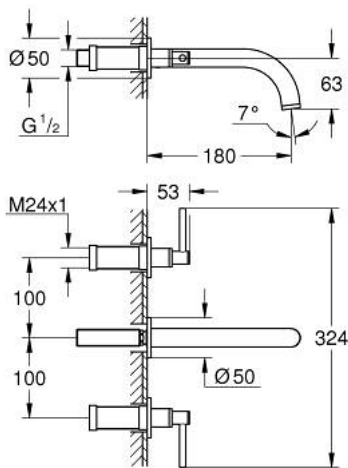

## 20 662 MG0 ATRIO 3-HOLE BASIN MIXER 1/2" M-SIZE

### PRODUCT DESCRIPTION

- Colour: satin graphite
- wall mounted
- to be used with rough-in set 29 025 002
- headparts 1/2" - 90°
- GROHE LongLife finish
- GROHE EcoJoy - less water, perfect flow
- maximum flow rate (at 3 bar): 5 l/min
- centre distance 200 mm
- projection 180 mm
- with lever handles
- without roughing-in set 29 025 002 (please order separately)
- Two different sets of caps included. One set with "H" and "C" marking, one set without marking

20 662 MG0 **ATRIO 3-HOLE BASIN MIXER 1/2"**  
**M-SIZE**

**SPARE PARTS**

- 1: Extension for spindle (Spare part-nr. 45988000)
- 2: Lever handles (Spare part-nr. 14216MG0)
- 3: Outlet (Spare part-nr. 101344MG00)
- 3.1: Flow straightener (Spare part-nr. 48408000)
- 4: Connection Nipple (Spare part-nr. 1013459990)