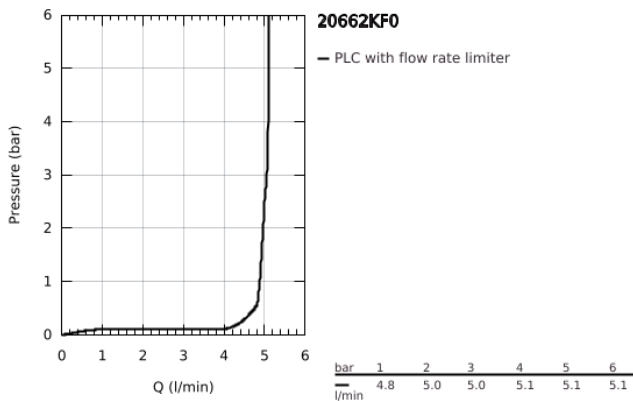

20 662 KF0 ATRIO 3-HOLE BASIN MIXER 1/2" M-SIZE

PRODUCT DESCRIPTION

- Colour: phantom black
- wall mounted
- to be used with rough-in set 29 025 002
- headparts 1/2" - 90°
- GROHE EcoJoy - less water, perfect flow
- maximum flow rate (at 3 bar): 5 l/min
- centre distance 200 mm
- projection 180 mm
- with lever handles
- without roughing-in set 29 025 002 (please order separately)
- Two different sets of caps included. One set with "H" and "C" marking, one set without marking

20 662 KF0 **ATRIO 3-HOLE BASIN MIXER 1/2"**
M-SIZE

SPARE PARTS

- 1: Extension for spindle (Spare part-nr. 45988000)
- 2: Lever handles (Spare part-nr. 14216KF0)
- 3: Outlet (Spare part-nr. 101344KF00)
- 3.1: Flow straightener (Spare part-nr. 48408000)
- 4: Connection Nipple (Spare part-nr. 1013459990)