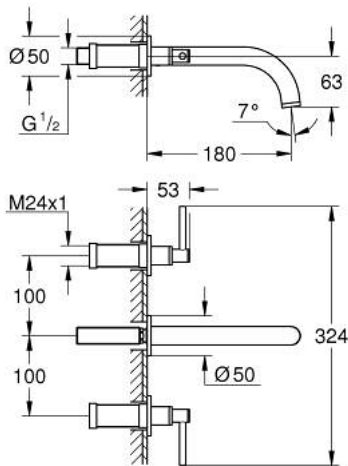

20 662 KF0 ATRIO 3-HOLE BASIN MIXER 1/2" M-SIZE

PRODUCT DESCRIPTION

- Colour: phantom black
- wall mounted
- to be used with rough-in set 29 025 002
- headparts 1/2" - 90°
- GROHE EcoJoy - less water, perfect flow
- maximum flow rate (at 3 bar): 5 l/min
- centre distance 200 mm
- projection 180 mm
- with lever handles
- without roughing-in set 29 025 002 (please order separately)
- Two different sets of caps included. One set with "H" and "C" marking, one set without marking

20 662 KF0 **ATRIO 3-HOLE BASIN MIXER 1/2"**
M-SIZE

SPARE PARTS

- 1: Extension for spindle (Spare part-nr. 45988000)
- 2: Lever handles (Spare part-nr. 14216KF0)
- 3: Outlet (Spare part-nr. 101344KF00)
- 3.1: Flow straightener (Spare part-nr. 48408000)
- 4: Connection Nipple (Spare part-nr. 1013459990)