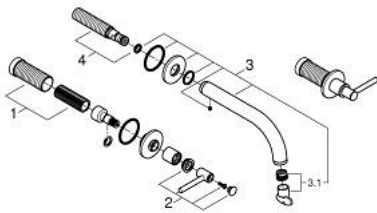

20 662 KF0 ATRIO 3-HOLE BASIN MIXER 1/2" M-SIZE

PRODUCT DESCRIPTION

- Colour: phantom black
- wall mounted
- to be used with rough-in set 29 025 002
- headparts 1/2" - 90°
- GROHE EcoJoy - less water, perfect flow
- maximum flow rate (at 3 bar): 5 l/min
- centre distance 200 mm
- projection 180 mm
- with lever handles
- without roughing-in set 29 025 002 (please order separately)
- Two different sets of caps included. One set with "H" and "C" marking, one set without marking

20 662 KF0 **ATRIO 3-HOLE BASIN MIXER 1/2"**
M-SIZE

SPARE PARTS

- 1: Extension for spindle (Spare part-nr. 45988000)
- 2: Lever handles (Spare part-nr. 14216KF0)
- 3: Outlet (Spare part-nr. 101344KF00)
- 3.1: Flow straightener (Spare part-nr. 48408000)
- 4: Connection Nipple (Spare part-nr. 1013459990)