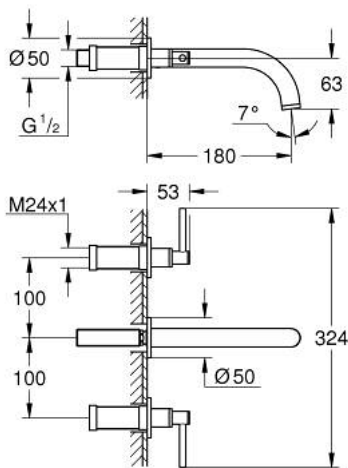

20 662 GN0 **ATRIO 3-HOLE BASIN MIXER 1/2"**  
**M-SIZE**

**PRODUCT DESCRIPTION**

- Colour: brushed cool sunrise
- wall mounted
- to be used with rough-in set 29 025 002
- headparts 1/2" - 90°
- GROHE LongLife finish
- GROHE EcoJoy - less water, perfect flow
- maximum flow rate (at 3 bar): 5 l/min
- centre distance 200 mm
- projection 180 mm
- with lever handles
- without roughing-in set 29 025 002 (please order separately)
- Two different sets of caps included. One set with "H" and "C" marking, one set without marking

20 662 GN0 **ATRIO 3-HOLE BASIN MIXER 1/2"**  
**M-SIZE**

**SPARE PARTS**

- 1: Extension for spindle (Spare part-nr. 45988000)
- 2: Lever handles (Spare part-nr. 14216GN0)
- 3: Outlet (Spare part-nr. 101344GN00)
- 3.1: Flow straightener (Spare part-nr. 48408000)
- 4: Connection Nipple (Spare part-nr. 1013459990)