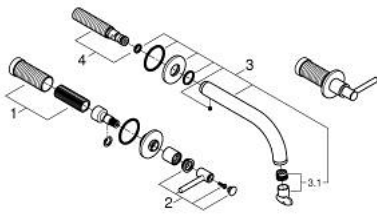

20 662 GN0 **ATRIO 3-HOLE BASIN MIXER 1/2"**  
**M-SIZE**

**PRODUCT DESCRIPTION**

- Colour: brushed cool sunrise
- wall mounted
- to be used with rough-in set 29 025 002
- headparts 1/2" - 90°
- GROHE LongLife finish
- GROHE EcoJoy - less water, perfect flow
- maximum flow rate (at 3 bar): 5 l/min
- centre distance 200 mm
- projection 180 mm
- with lever handles
- without roughing-in set 29 025 002 (please order separately)
- Two different sets of caps included. One set with "H" and "C" marking, one set without marking

20 662 GN0 **ATRIO 3-HOLE BASIN MIXER 1/2"**  
**M-SIZE**

**SPARE PARTS**

- 1: Extension for spindle (Spare part-nr. 45988000)
- 2: Lever handles (Spare part-nr. 14216GN0)
- 3: Outlet (Spare part-nr. 101344GN00)
- 3.1: Flow straightener (Spare part-nr. 48408000)
- 4: Connection Nipple (Spare part-nr. 1013459990)