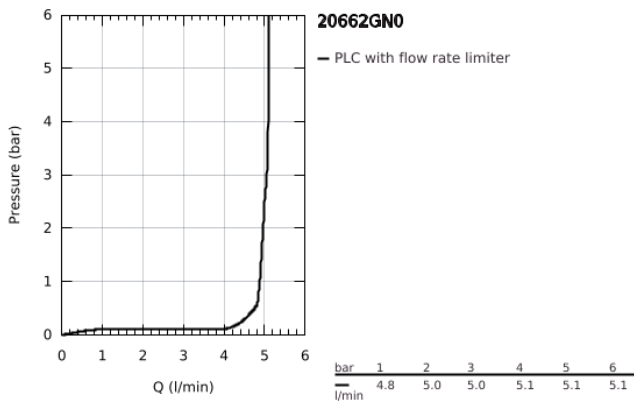

20 662 GN0 **ATRIO 3-HOLE BASIN MIXER 1/2"**  
**M-SIZE**

**PRODUCT DESCRIPTION**

- Colour: brushed cool sunrise
- wall mounted
- to be used with rough-in set 29 025 002
- headparts 1/2" - 90°
- GROHE LongLife finish
- GROHE EcoJoy - less water, perfect flow
- maximum flow rate (at 3 bar): 5 l/min
- centre distance 200 mm
- projection 180 mm
- with lever handles
- without roughing-in set 29 025 002 (please order separately)
- Two different sets of caps included. One set with "H" and "C" marking, one set without marking

20 662 GN0 **ATRIO 3-HOLE BASIN MIXER 1/2"**  
**M-SIZE**

**SPARE PARTS**

- 1: Extension for spindle (Spare part-nr. 45988000)
- 2: Lever handles (Spare part-nr. 14216GN0)
- 3: Outlet (Spare part-nr. 101344GN00)
- 3.1: Flow straightener (Spare part-nr. 48408000)
- 4: Connection Nipple (Spare part-nr. 1013459990)