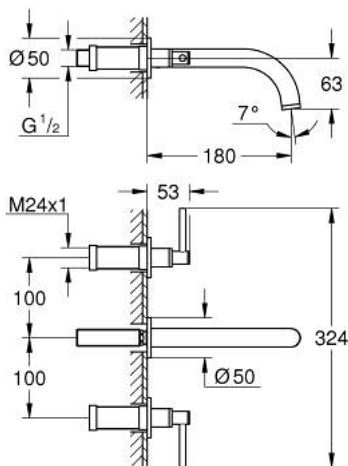

20 662 DL0 ATRIO 3-HOLE BASIN MIXER 1/2" M-SIZE

PRODUCT DESCRIPTION

- Colour: brushed warm sunset
- wall mounted
- to be used with rough-in set 29 025 002
- headparts 1/2" - 90°
- GROHE LongLife finish
- GROHE EcoJoy - less water, perfect flow
- maximum flow rate (at 3 bar): 5 l/min
- centre distance 200 mm
- projection 180 mm
- with lever handles
- without roughing-in set 29 025 002 (please order separately)
- Two different sets of caps included. One set with "H" and "C" marking, one set without marking

20 662 DL0 **ATRIO 3-HOLE BASIN MIXER 1/2"**
M-SIZE

SPARE PARTS

- 1: Extension for spindle (Spare part-nr. 45988000)
- 2: Lever handles (Spare part-nr. 14216DL0)
- 3: Outlet (Spare part-nr. 101344DL00)
- 3.1: Flow straightener (Spare part-nr. 48408000)
- 4: Connection Nipple (Spare part-nr. 1013459990)