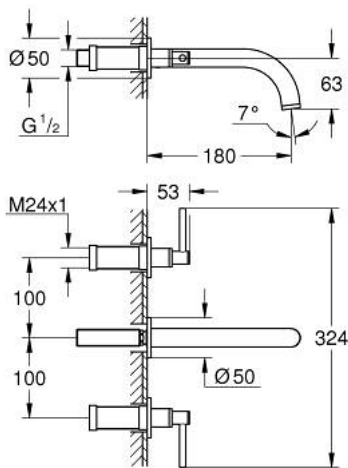

20 662 DL0 ATRIO 3-HOLE BASIN MIXER 1/2" M-SIZE

PRODUCT DESCRIPTION

- Colour: brushed warm sunset
- wall mounted
- to be used with rough-in set 29 025 002
- headparts 1/2" - 90°
- GROHE LongLife finish
- GROHE EcoJoy - less water, perfect flow
- maximum flow rate (at 3 bar): 5 l/min
- centre distance 200 mm
- projection 180 mm
- with lever handles
- without roughing-in set 29 025 002 (please order separately)
- Two different sets of caps included. One set with "H" and "C" marking, one set without marking

20 662 DL0 **ATRIO 3-HOLE BASIN MIXER 1/2"**
M-SIZE

SPARE PARTS

- 1: Extension for spindle (Spare part-nr. 45988000)
- 2: Lever handles (Spare part-nr. 14216DL0)
- 3: Outlet (Spare part-nr. 101344DL00)
- 3.1: Flow straightener (Spare part-nr. 48408000)
- 4: Connection Nipple (Spare part-nr. 1013459990)