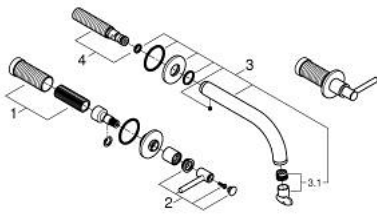

20 662 DL0 ATRIO 3-HOLE BASIN MIXER 1/2" M-SIZE

PRODUCT DESCRIPTION

- Colour: brushed warm sunset
- wall mounted
- to be used with rough-in set 29 025 002
- headparts 1/2" - 90°
- GROHE LongLife finish
- GROHE EcoJoy - less water, perfect flow
- maximum flow rate (at 3 bar): 5 l/min
- centre distance 200 mm
- projection 180 mm
- with lever handles
- without roughing-in set 29 025 002 (please order separately)
- Two different sets of caps included. One set with "H" and "C" marking, one set without marking

20 662 DL0 **ATRIO 3-HOLE BASIN MIXER 1/2"**
M-SIZE

SPARE PARTS

- 1: Extension for spindle (Spare part-nr. 45988000)
- 2: Lever handles (Spare part-nr. 14216DL0)
- 3: Outlet (Spare part-nr. 101344DL00)
- 3.1: Flow straightener (Spare part-nr. 48408000)
- 4: Connection Nipple (Spare part-nr. 1013459990)