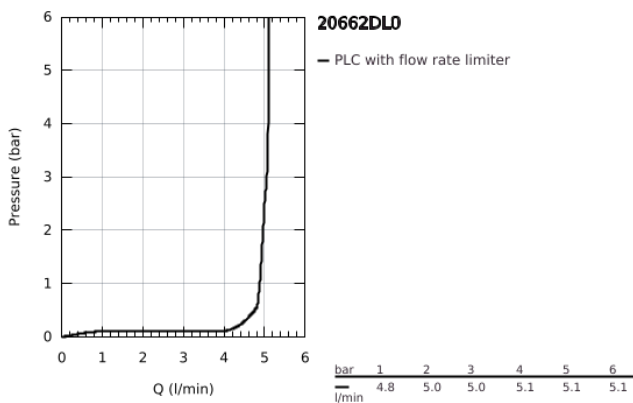

20 662 DL0 ATRIO 3-HOLE BASIN MIXER 1/2" M-SIZE

PRODUCT DESCRIPTION

- Colour: brushed warm sunset
- wall mounted
- to be used with rough-in set 29 025 002
- headparts 1/2" - 90°
- GROHE LongLife finish
- GROHE EcoJoy - less water, perfect flow
- maximum flow rate (at 3 bar): 5 l/min
- centre distance 200 mm
- projection 180 mm
- with lever handles
- without roughing-in set 29 025 002 (please order separately)
- Two different sets of caps included. One set with "H" and "C" marking, one set without marking

20 662 DL0 **ATRIO 3-HOLE BASIN MIXER 1/2"**
M-SIZE

SPARE PARTS

- 1: Extension for spindle (Spare part-nr. 45988000)
- 2: Lever handles (Spare part-nr. 14216DL0)
- 3: Outlet (Spare part-nr. 101344DL00)
- 3.1: Flow straightener (Spare part-nr. 48408000)
- 4: Connection Nipple (Spare part-nr. 1013459990)