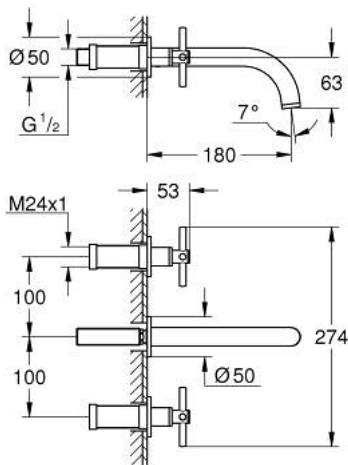

20 661 MS0 ATRIO 3-HOLE WASH-BASIN MIXER M-SIZE

PRODUCT DESCRIPTION

- Colour: satin steel
- wall mounted
- to be used with rough-in set 29 025 002
- headparts 1/2" - 90°
- GROHE LongLife finish
- GROHE EcoJoy - less water, perfect flow
- maximum flow rate (at 3 bar): 5 l/min
- centre distance 200 mm
- projection 180 mm
- with cross handles
- without roughing-in set 29 025 002 (please order separately)
- Two different sets of caps included. One set with "H" and "C" marking, one set without marking

20 661 MS0 **ATRIO 3-HOLE WASH-BASIN MIXER** **M-SIZE**

SPARE PARTS

- 1: Extension for spindle (Spare part-nr. 45988000)
- 2: Cross handles (Spare part-nr. 14215MS0)
- 3: Outlet (Spare part-nr. 101344MS00)
- 3.1: Flow straightener (Spare part-nr. 48408000)
- 4: Connection Nipple (Spare part-nr. 1013459990)