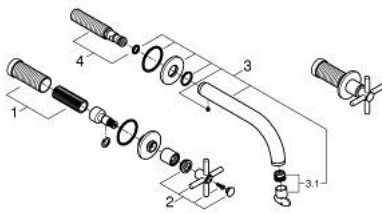

20 661 MS0 ATRIO 3-HOLE WASH-BASIN MIXER M-SIZE

PRODUCT DESCRIPTION

- Colour: satin steel
- wall mounted
- to be used with rough-in set 29 025 002
- headparts 1/2" - 90°
- GROHE LongLife finish
- GROHE EcoJoy - less water, perfect flow
- maximum flow rate (at 3 bar): 5 l/min
- centre distance 200 mm
- projection 180 mm
- with cross handles
- without roughing-in set 29 025 002 (please order separately)
- Two different sets of caps included. One set with "H" and "C" marking, one set without marking

20 661 MS0 **ATRIO 3-HOLE WASH-BASIN MIXER** **M-SIZE**

SPARE PARTS

- 1: Extension for spindle (Spare part-nr. 45988000)
- 2: Cross handles (Spare part-nr. 14215MS0)
- 3: Outlet (Spare part-nr. 101344MS00)
- 3.1: Flow straightener (Spare part-nr. 48408000)
- 4: Connection Nipple (Spare part-nr. 1013459990)