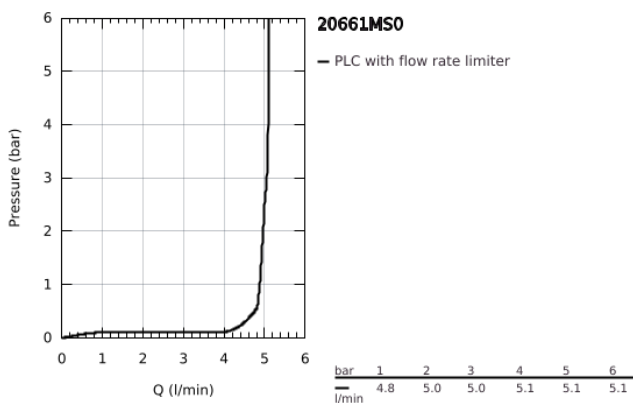

20 661 MS0 ATRIO 3-HOLE WASH-BASIN MIXER M-SIZE

PRODUCT DESCRIPTION

- Colour: satin steel
- wall mounted
- to be used with rough-in set 29 025 002
- headparts 1/2" - 90°
- GROHE LongLife finish
- GROHE EcoJoy - less water, perfect flow
- maximum flow rate (at 3 bar): 5 l/min
- centre distance 200 mm
- projection 180 mm
- with cross handles
- without roughing-in set 29 025 002 (please order separately)
- Two different sets of caps included. One set with "H" and "C" marking, one set without marking

20 661 MS0 **ATRIO 3-HOLE WASH-BASIN MIXER** **M-SIZE**

SPARE PARTS

- 1: Extension for spindle (Spare part-nr. 45988000)
- 2: Cross handles (Spare part-nr. 14215MS0)
- 3: Outlet (Spare part-nr. 101344MS00)
- 3.1: Flow straightener (Spare part-nr. 48408000)
- 4: Connection Nipple (Spare part-nr. 1013459990)