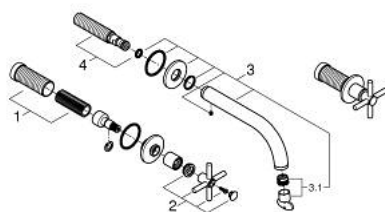

## 20 661 MG0 ATRIO 3-HOLE WASH-BASIN MIXER M-SIZE

### PRODUCT DESCRIPTION

- Colour: satin graphite
- wall mounted
- to be used with rough-in set 29 025 002
- headparts 1/2" - 90°
- GROHE LongLife finish
- GROHE EcoJoy - less water, perfect flow
- maximum flow rate (at 3 bar): 5 l/min
- centre distance 200 mm
- projection 180 mm
- with cross handles
- without roughing-in set 29 025 002 (please order separately)
- Two different sets of caps included. One set with "H" and "C" marking, one set without marking

### SPARE PARTS

- 1: Extension for spindle (Spare part-nr. 45988000)
- 2: Cross handles (Spare part-nr. 14215MG0)
- 3: Outlet (Spare part-nr. 101344MG00)
- 3.1: Flow straightener (Spare part-nr. 48408000)
- 4: Connection Nipple (Spare part-nr. 1013459990)