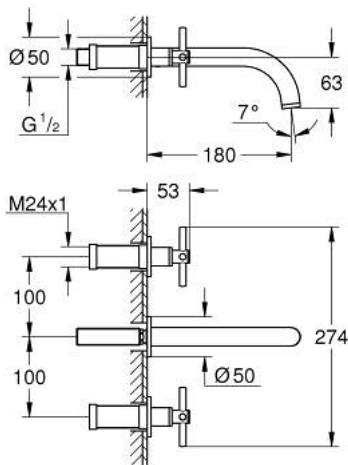

## 20 661 MG0 ATRIO 3-HOLE WASH-BASIN MIXER M-SIZE

### PRODUCT DESCRIPTION

- Colour: satin graphite
- wall mounted
- to be used with rough-in set 29 025 002
- headparts 1/2" - 90°
- GROHE LongLife finish
- GROHE EcoJoy - less water, perfect flow
- maximum flow rate (at 3 bar): 5 l/min
- centre distance 200 mm
- projection 180 mm
- with cross handles
- without roughing-in set 29 025 002 (please order separately)
- Two different sets of caps included. One set with "H" and "C" marking, one set without marking

### SPARE PARTS

- 1: Extension for spindle (Spare part-nr. 45988000)
- 2: Cross handles (Spare part-nr. 14215MG0)
- 3: Outlet (Spare part-nr. 101344MG00)
- 3.1: Flow straightener (Spare part-nr. 48408000)
- 4: Connection Nipple (Spare part-nr. 1013459990)