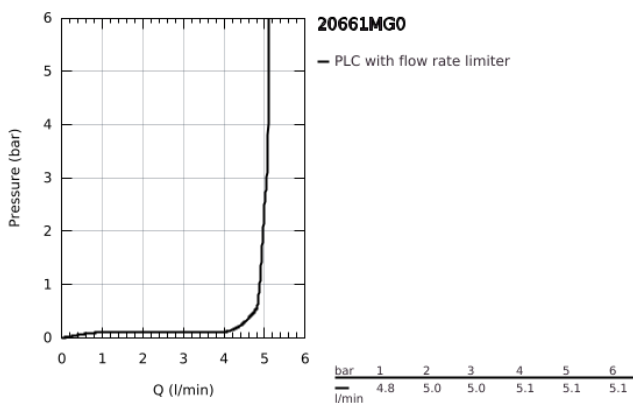

## 20 661 MG0 ATRIO 3-HOLE WASH-BASIN MIXER M-SIZE

### PRODUCT DESCRIPTION

- Colour: satin graphite
- wall mounted
- to be used with rough-in set 29 025 002
- headparts 1/2" - 90°
- GROHE LongLife finish
- GROHE EcoJoy - less water, perfect flow
- maximum flow rate (at 3 bar): 5 l/min
- centre distance 200 mm
- projection 180 mm
- with cross handles
- without roughing-in set 29 025 002 (please order separately)
- Two different sets of caps included. One set with "H" and "C" marking, one set without marking