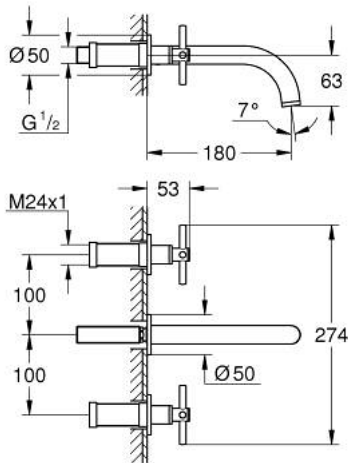

## 20 661 KF0 ATRIO 3-HOLE WASH-BASIN MIXER M-SIZE

### PRODUCT DESCRIPTION

- Colour: phantom black
- wall mounted
- to be used with rough-in set 29 025 002
- without concealed body
- headparts 1/2" - 90°
- GROHE EcoJoy - less water, perfect flow
- maximum flow rate (at 3 bar): 5 l/min
- centre distance 200 mm
- projection 180 mm
- with cross handles
- without roughing-in set 29 025 002 (please order separately)
- Two different sets of caps included. One set with "H" and "C" marking, one set without marking

### SPARE PARTS

- 1: Extension for spindle (Spare part-nr. 45988000)
- 2: Cross handles (Spare part-nr. 14215KF0)
- 3: Outlet (Spare part-nr. 101344KF00)
- 3.1: Flow straightener (Spare part-nr. 48408000)
- 4: Connection Nipple (Spare part-nr. 1013459990)