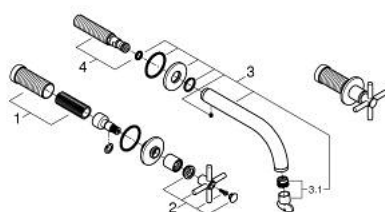

## 20 661 KF0 ATRIO 3-HOLE WASH-BASIN MIXER M-SIZE

### PRODUCT DESCRIPTION

- Colour: phantom black
- wall mounted
- to be used with rough-in set 29 025 002
- without concealed body
- headparts 1/2" - 90°
- GROHE EcoJoy - less water, perfect flow
- maximum flow rate (at 3 bar): 5 l/min
- centre distance 200 mm
- projection 180 mm
- with cross handles
- without roughing-in set 29 025 002 (please order separately)
- Two different sets of caps included. One set with "H" and "C" marking, one set without marking

### SPARE PARTS

- 1: Extension for spindle (Spare part-nr. 45988000)
- 2: Cross handles (Spare part-nr. 14215KF0)
- 3: Outlet (Spare part-nr. 101344KF00)
- 3.1: Flow straightener (Spare part-nr. 48408000)
- 4: Connection Nipple (Spare part-nr. 1013459990)