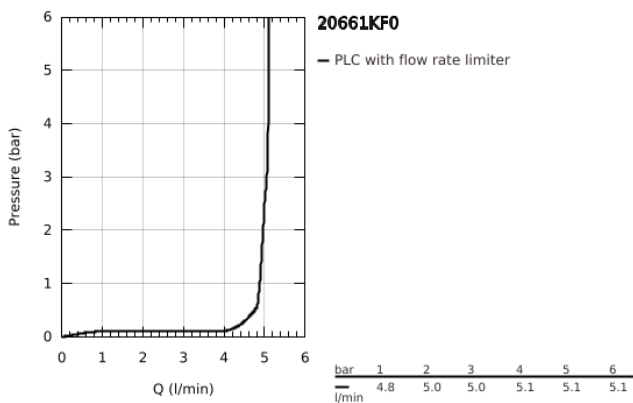

## 20 661 KF0 ATRIO 3-HOLE WASH-BASIN MIXER M-SIZE

### PRODUCT DESCRIPTION

- Colour: phantom black
- wall mounted
- to be used with rough-in set 29 025 002
- without concealed body
- headparts 1/2" - 90°
- GROHE EcoJoy - less water, perfect flow
- maximum flow rate (at 3 bar): 5 l/min
- centre distance 200 mm
- projection 180 mm
- with cross handles
- without roughing-in set 29 025 002 (please order separately)
- Two different sets of caps included. One set with "H" and "C" marking, one set without marking