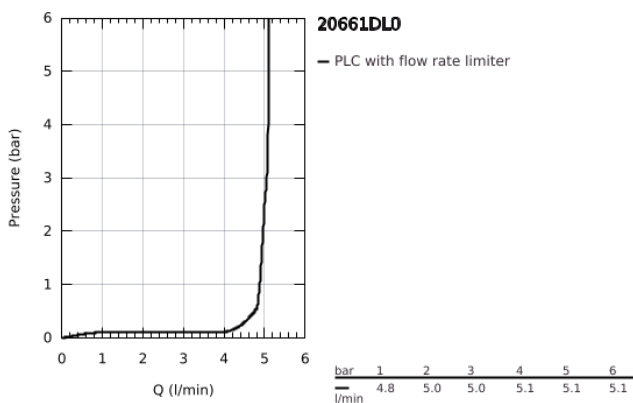

20 661 DL0 ATRIO 3-HOLE WASH-BASIN MIXER M-SIZE

PRODUCT DESCRIPTION

- Colour: brushed warm sunset
- wall mounted
- to be used with rough-in set 29 025 002
- headparts 1/2" - 90°
- GROHE LongLife finish
- GROHE EcoJoy - less water, perfect flow
- maximum flow rate (at 3 bar): 5 l/min
- centre distance 200 mm
- projection 180 mm
- with cross handles
- without roughing-in set 29 025 002 (please order separately)
- Two different sets of caps included. One set with "H" and "C" marking, one set without marking

20 661 DL0 ATRIO 3-HOLE WASH-BASIN MIXER M-SIZE

SPARE PARTS

- 1: Extension for spindle (Spare part-nr. 45988000)
- 2: Cross handles (Spare part-nr. 14215DL0)
- 3: Outlet (Spare part-nr. 101344DL00)
- 3.1: Flow straightener (Spare part-nr. 48408000)
- 4: Connection Nipple (Spare part-nr. 1013459990)