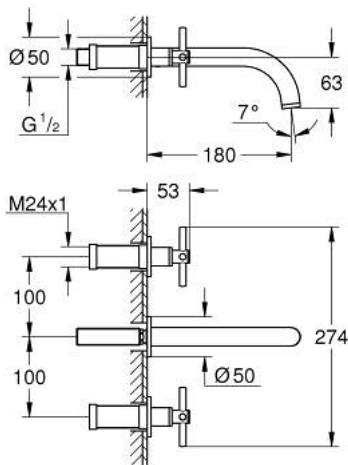

20 661 DL0 ATRIO 3-HOLE WASH-BASIN MIXER M-SIZE

PRODUCT DESCRIPTION

- Colour: brushed warm sunset
- wall mounted
- to be used with rough-in set 29 025 002
- headparts 1/2" - 90°
- GROHE LongLife finish
- GROHE EcoJoy - less water, perfect flow
- maximum flow rate (at 3 bar): 5 l/min
- centre distance 200 mm
- projection 180 mm
- with cross handles
- without roughing-in set 29 025 002 (please order separately)
- Two different sets of caps included. One set with "H" and "C" marking, one set without marking

20 661 DL0 ATRIO 3-HOLE WASH-BASIN MIXER M-SIZE

SPARE PARTS

- 1: Extension for spindle (Spare part-nr. 45988000)
- 2: Cross handles (Spare part-nr. 14215DL0)
- 3: Outlet (Spare part-nr. 101344DL00)
- 3.1: Flow straightener (Spare part-nr. 48408000)
- 4: Connection Nipple (Spare part-nr. 1013459990)