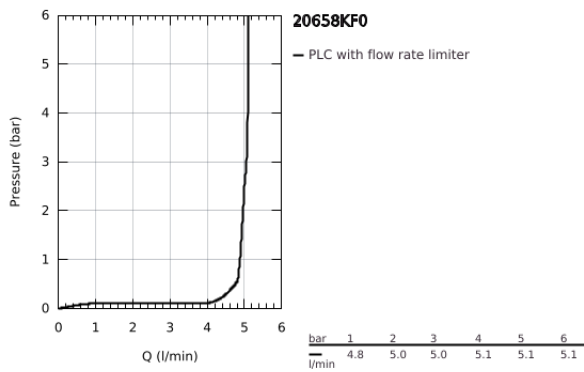

20 658 KF0 **ATRIO PILLAR TAP 1/2"**

**PRODUCT DESCRIPTION**

- Colour: phantom black
- headpart 1/2" - 90°
- GROHE EcoJoy - less water, perfect flow
- maximum flow rate (at 3 bar): 5 l/min
- mousseur

### SPARE PARTS

- 1: Lever handles (Spare part-nr. 14216KF0)
- 2: Ceramic headpart, 1/2" (Spare part-nr. 45882000)
- 2.1: O-ring Ø18,2 x Ø1,7 (Spare part-nr. 0392400M)
- 3: Shank mounting kit (Spare part-nr. 45004000)
- 4: Flow straightener (Spare part-nr. 48408000)
- 5: Coupling nut 1/2" (Spare part-nr. 1290100M)
- 5.1: Fibre seal dia. Ø18.5 x Ø12 x 2 (Spare part-nr. 0138900M)
- 6: Coupling nut 1/2" x 14.5 mm (Spare part-nr. 1290200M)\*