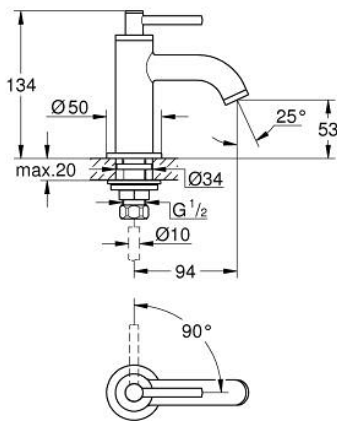

20 658 KF0 **ATRIO PILLAR TAP 1/2"**

**PRODUCT DESCRIPTION**

- Colour: phantom black
- headpart 1/2" - 90°
- GROHE EcoJoy - less water, perfect flow
- maximum flow rate (at 3 bar): 5 l/min
- mousseur

## 20 658 KF0 ATRIO PILLAR TAP 1/2"

### SPARE PARTS

- 1: Lever handles (Spare part-nr. 14216KF0)
- 2: Ceramic headpart, 1/2" (Spare part-nr. 45882000)
- 2.1: O-ring Ø18,2 x Ø1,7 (Spare part-nr. 0392400M)
- 3: Shank mounting kit (Spare part-nr. 45004000)
- 4: Flow straightener (Spare part-nr. 48408000)
- 5: Coupling nut 1/2" (Spare part-nr. 1290100M)
- 5.1: Fibre seal dia. Ø18.5 x Ø12 x 2 (Spare part-nr. 0138900M)
- 6: Coupling nut 1/2" x 14.5 mm (Spare part-nr. 1290200M)\*