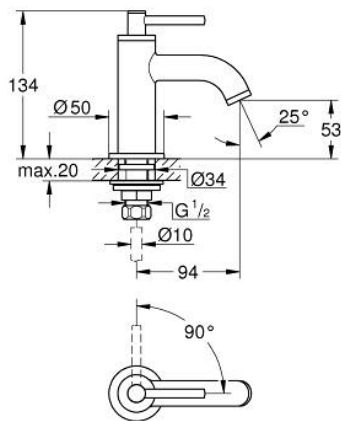

## 20 658 GN0 ATRIO PILLAR TAP 1/2"

### PRODUCT DESCRIPTION

- Colour: brushed cool sunrise
- headpart 1/2" - 90°
- GROHE LongLife finish
- GROHE EcoJoy - less water, perfect flow
- maximum flow rate (at 3 bar): 5 l/min
- rapid installation system
- mousseur
- fixed spout
- with lever handle

### SPARE PARTS

- 1: Lever handles (Spare part-nr. 14216GN0)
- 2: Ceramic headpart, 1/2" (Spare part-nr. 45882000)
- 2.1: O-ring  $\varnothing 18,2 \times \varnothing 1,7$  (Spare part-nr. 0392400M)
- 3: Shank mounting kit (Spare part-nr. 45004000)
- 4: Flow straightener (Spare part-nr. 48408000)
- 5: Coupling nut 1/2" (Spare part-nr. 1290100M)
- 5.1: Fibre seal dia.  $\varnothing 18,5 \times \varnothing 12 \times 2$  (Spare part-nr. 0138900M)
- 6: Coupling nut 1/2" x 14.5 mm (Spare part-nr. 1290200M)\*