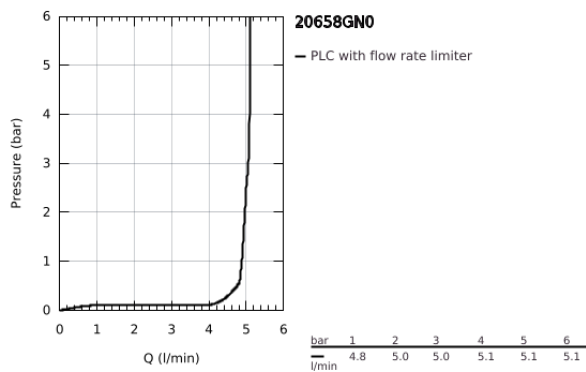

## 20 658 GN0 ATRIO PILLAR TAP 1/2"

### PRODUCT DESCRIPTION

- Colour: brushed cool sunrise
- headpart 1/2" - 90°
- GROHE LongLife finish
- GROHE EcoJoy - less water, perfect flow
- maximum flow rate (at 3 bar): 5 l/min
- rapid installation system
- mousseur
- fixed spout
- with lever handle