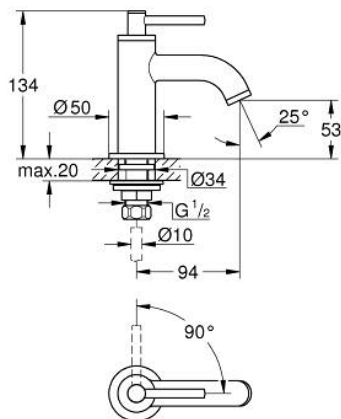

20 658 DL0 ATRIO PILLAR TAP 1/2"

PRODUCT DESCRIPTION

- Colour: brushed warm sunset
- headpart 1/2" - 90°
- GROHE LongLife finish
- GROHE EcoJoy - less water, perfect flow
- maximum flow rate (at 3 bar): 5 l/min
- rapid installation system
- mousseur
- fixed spout
- with lever handle

20 658 DL0 ATRIO PILLAR TAP 1/2"

SPARE PARTS

- 1: Lever handles (Spare part-nr. 14216DL0)
- 2: Ceramic headpart, 1/2" (Spare part-nr. 45882000)
- 2.1: O-ring $\varnothing 18,2 \times \varnothing 1,7$ (Spare part-nr. 0392400M)
- 3: Shank mounting kit (Spare part-nr. 45004000)
- 4: Flow straightener (Spare part-nr. 48408000)
- 5: Coupling nut 1/2" (Spare part-nr. 1290100M)
- 5.1: Fibre seal dia. $\varnothing 18,5 \times \varnothing 12 \times 2$ (Spare part-nr. 0138900M)
- 6: Coupling nut 1/2" x 14.5 mm (Spare part-nr. 1290200M)*