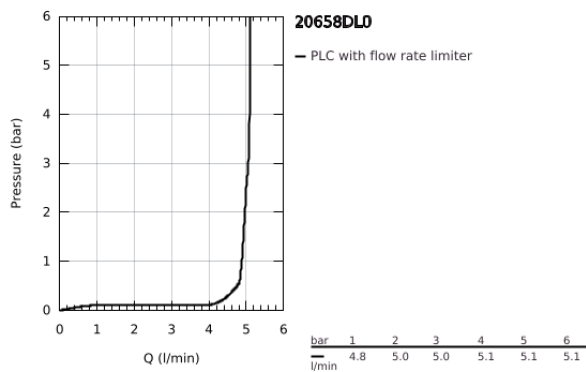

20 658 DL0 ATRIO PILLAR TAP 1/2"

PRODUCT DESCRIPTION

- Colour: brushed warm sunset
- headpart 1/2" - 90°
- GROHE LongLife finish
- GROHE EcoJoy - less water, perfect flow
- maximum flow rate (at 3 bar): 5 l/min
- rapid installation system
- mousseur
- fixed spout
- with lever handle

20 658 DL0 ATRIO PILLAR TAP 1/2"

SPARE PARTS

- 1: Lever handles (Spare part-nr. 14216DL0)
- 2: Ceramic headpart, 1/2" (Spare part-nr. 45882000)
- 2.1: O-ring $\varnothing 18,2 \times \varnothing 1,7$ (Spare part-nr. 0392400M)
- 3: Shank mounting kit (Spare part-nr. 45004000)
- 4: Flow straightener (Spare part-nr. 48408000)
- 5: Coupling nut 1/2" (Spare part-nr. 1290100M)
- 5.1: Fibre seal dia. $\varnothing 18,5 \times \varnothing 12 \times 2$ (Spare part-nr. 0138900M)
- 6: Coupling nut 1/2" x 14.5 mm (Spare part-nr. 1290200M)*