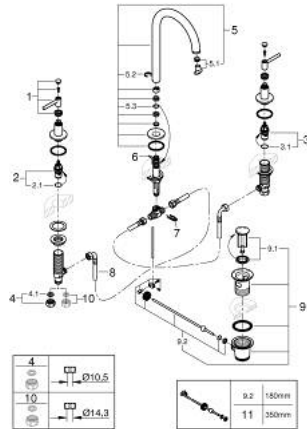

20 649 MG0 ATRIO 3-HOLE BASIN MIXER 1/2" L-SIZE

PRODUCT DESCRIPTION

- Colour: satin graphite
- ceramic headparts 1/2", 90°
- GROHE LongLife finish
- GROHE EcoJoy - less water, perfect flow
- maximum flow rate (at 3 bar): 5 l/min
- swivel tubular spout with mousseur and stop limiter
- adjustable swivel area 0° / 150° / 360°
- pop-up waste set 1 1/4"
- flexible connection hoses between spout and side valves
- with lever handles
- Two different sets of caps included. One set with "H" and "C" marking, one set without marking

20 649 MG0 ATRIO 3-HOLE BASIN MIXER 1/2" L-SIZE

SPARE PARTS

- 1: Lever handles (Spare part-nr. 14216MG0)
- 2: Ceramic headpart, 1/2" (Spare part-nr. 45882000)
- 2.1: O-ring Ø18,2 x Ø1,7 (Spare part-nr. 0392400M)
- 3: Ceramic headpart, 1/2" (Spare part-nr. 45883000)
- 3.1: O-ring Ø18,2 x Ø1,7 (Spare part-nr. 0392400M)
- 4: Coupling nut 1/2" (Spare part-nr. 1290100M)
- 4.1: Fibre seal dia. Ø18,5 x Ø12 x 2 (Spare part-nr. 0138900M)
- 5: Outlet (Spare part-nr. 101298MG00)
- 5.1: Flow straightener (Spare part-nr. 48408000)
- 5.2: Safety ring (Spare part-nr. 4826600M)
- 5.3: Sealing washer (Spare part-nr. 0128500M)
- 6: Pop-up rod (Spare part-nr. 65196MG0)
- 7: Fixing clamp (Spare part-nr. 6554100M)
- 8: Flexible connection hose (Spare part-nr. 45704000)
- 9: Waste set 1 1/4" (Spare part-nr. 28910MG0)
- 9.1: Plug (Spare part-nr. 07182MG0)
- 9.2: Eccentric rod (Spare part-nr. 07052000)
- 10: Coupling nut 1/2" x 14.5 mm (Spare part-nr. 1290200M)*
- 11: Eccentric rod (Spare part-nr. 07341000)*