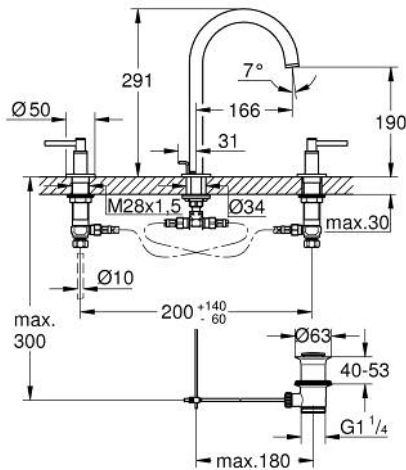

20 649 MG0 ATRIO 3-HOLE BASIN MIXER 1/2" L-SIZE

PRODUCT DESCRIPTION

- Colour: satin graphite
- ceramic headparts 1/2", 90°
- GROHE LongLife finish
- GROHE EcoJoy - less water, perfect flow
- maximum flow rate (at 3 bar): 5 l/min
- swivel tubular spout with mousseur and stop limiter
- adjustable swivel area 0° / 150° / 360°
- pop-up waste set 1 1/4"
- flexible connection hoses between spout and side valves
- with lever handles
- Two different sets of caps included. One set with "H" and "C" marking, one set without marking

20 649 MG0 ATRIO 3-HOLE BASIN MIXER 1/2" L-SIZE

SPARE PARTS

- 1: Lever handles (Spare part-nr. 14216MG0)
- 2: Ceramic headpart, 1/2" (Spare part-nr. 45882000)
- 2.1: O-ring Ø18,2 x Ø1,7 (Spare part-nr. 0392400M)
- 3: Ceramic headpart, 1/2" (Spare part-nr. 45883000)
- 3.1: O-ring Ø18,2 x Ø1,7 (Spare part-nr. 0392400M)
- 4: Coupling nut 1/2" (Spare part-nr. 1290100M)
- 4.1: Fibre seal dia. Ø18,5 x Ø12 x 2 (Spare part-nr. 0138900M)
- 5: Outlet (Spare part-nr. 101298MG00)
- 5.1: Flow straightener (Spare part-nr. 48408000)
- 5.2: Safety ring (Spare part-nr. 4826600M)
- 5.3: Sealing washer (Spare part-nr. 0128500M)
- 6: Pop-up rod (Spare part-nr. 65196MG0)
- 7: Fixing clamp (Spare part-nr. 6554100M)
- 8: Flexible connection hose (Spare part-nr. 45704000)
- 9: Waste set 1 1/4" (Spare part-nr. 28910MG0)
- 9.1: Plug (Spare part-nr. 07182MG0)
- 9.2: Eccentric rod (Spare part-nr. 07052000)
- 10: Coupling nut 1/2" x 14.5 mm (Spare part-nr. 1290200M)*
- 11: Eccentric rod (Spare part-nr. 07341000)*