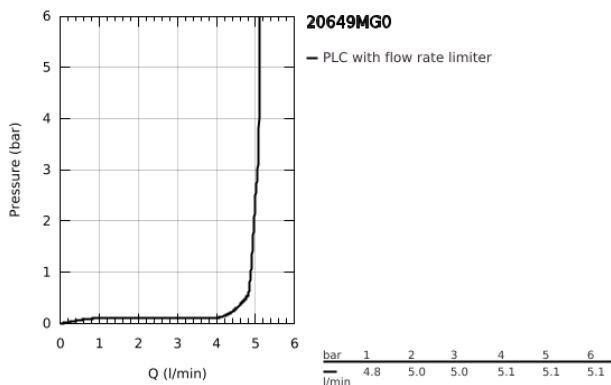

20 649 MG0 ATRIO 3-HOLE BASIN MIXER 1/2" L-SIZE

PRODUCT DESCRIPTION

- Colour: satin graphite
- ceramic headparts 1/2", 90°
- GROHE LongLife finish
- GROHE EcoJoy - less water, perfect flow
- maximum flow rate (at 3 bar): 5 l/min
- swivel tubular spout with mousseur and stop limiter
- adjustable swivel area 0° / 150° / 360°
- pop-up waste set 1 1/4"
- flexible connection hoses between spout and side valves
- with lever handles
- Two different sets of caps included. One set with "H" and "C" marking, one set without marking

20 649 MG0 ATRIO 3-HOLE BASIN MIXER 1/2" L-SIZE

SPARE PARTS

- 1: Lever handles (Spare part-nr. 14216MG0)
- 2: Ceramic headpart, 1/2" (Spare part-nr. 45882000)
- 2.1: O-ring Ø18,2 x Ø1,7 (Spare part-nr. 0392400M)
- 3: Ceramic headpart, 1/2" (Spare part-nr. 45883000)
- 3.1: O-ring Ø18,2 x Ø1,7 (Spare part-nr. 0392400M)
- 4: Coupling nut 1/2" (Spare part-nr. 1290100M)
- 4.1: Fibre seal dia. Ø18,5 x Ø12 x 2 (Spare part-nr. 0138900M)
- 5: Outlet (Spare part-nr. 101298MG00)
- 5.1: Flow straightener (Spare part-nr. 48408000)
- 5.2: Safety ring (Spare part-nr. 4826600M)
- 5.3: Sealing washer (Spare part-nr. 0128500M)
- 6: Pop-up rod (Spare part-nr. 65196MG0)
- 7: Fixing clamp (Spare part-nr. 6554100M)
- 8: Flexible connection hose (Spare part-nr. 45704000)
- 9: Waste set 1 1/4" (Spare part-nr. 28910MG0)
- 9.1: Plug (Spare part-nr. 07182MG0)
- 9.2: Eccentric rod (Spare part-nr. 07052000)
- 10: Coupling nut 1/2" x 14.5 mm (Spare part-nr. 1290200M)*
- 11: Eccentric rod (Spare part-nr. 07341000)*