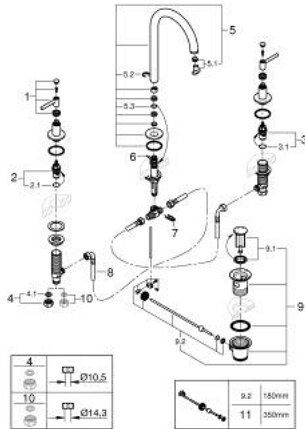

20 649 GN0 ATRIO 3-HOLE BASIN MIXER 1/2" L-SIZE

PRODUCT DESCRIPTION

- Colour: brushed cool sunrise
- ceramic headparts 1/2", 90°
- GROHE LongLife finish
- GROHE EcoJoy - less water, perfect flow
- maximum flow rate (at 3 bar): 5 l/min
- swivel tubular spout with mousseur and stop limiter
- adjustable swivel area 0° / 150° / 360°
- pop-up waste set 1 1/4"
- flexible connection hoses between spout and side valves
- with lever handles
- Two different sets of caps included. One set with "H" and "C" marking, one set without marking

20 649 GN0 ATRIO 3-HOLE BASIN MIXER 1/2" L-SIZE

SPARE PARTS

- 1: Lever handles (Spare part-nr. 14216GN0)
- 2: Ceramic headpart, 1/2" (Spare part-nr. 45882000)
- 2.1: O-ring Ø18,2 x Ø1,7 (Spare part-nr. 0392400M)
- 3: Ceramic headpart, 1/2" (Spare part-nr. 45883000)
- 3.1: O-ring Ø18,2 x Ø1,7 (Spare part-nr. 0392400M)
- 4: Coupling nut 1/2" (Spare part-nr. 1290100M)
- 4.1: Fibre seal dia. Ø18,5 x Ø12 x 2 (Spare part-nr. 0138900M)
- 5: Outlet (Spare part-nr. 101298GN00)
- 5.1: Flow straightener (Spare part-nr. 48408000)
- 5.2: Safety ring (Spare part-nr. 4826600M)
- 5.3: Sealing washer (Spare part-nr. 0128500M)
- 6: Pop-up rod (Spare part-nr. 65196GN0)
- 7: Fixing clamp (Spare part-nr. 6554100M)
- 8: Flexible connection hose (Spare part-nr. 45704000)
- 9: Waste set 1 1/4" (Spare part-nr. 28910GN0)
- 9.1: Plug (Spare part-nr. 07182GN0)
- 9.2: Eccentric rod (Spare part-nr. 07052000)
- 10: Coupling nut 1/2" x 14.5 mm (Spare part-nr. 1290200M)*
- 11: Eccentric rod (Spare part-nr. 07341000)*