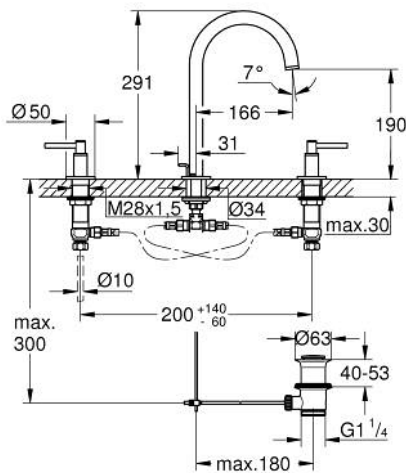

20 649 GN0 ATRIO 3-HOLE BASIN MIXER 1/2" L-SIZE

PRODUCT DESCRIPTION

- Colour: brushed cool sunrise
- ceramic headparts 1/2", 90°
- GROHE LongLife finish
- GROHE EcoJoy - less water, perfect flow
- maximum flow rate (at 3 bar): 5 l/min
- swivel tubular spout with mousseur and stop limiter
- adjustable swivel area 0° / 150° / 360°
- pop-up waste set 1 1/4"
- flexible connection hoses between spout and side valves
- with lever handles
- Two different sets of caps included. One set with "H" and "C" marking, one set without marking

20 649 GN0 ATRIO 3-HOLE BASIN MIXER 1/2" L-SIZE

SPARE PARTS

- 1: Lever handles (Spare part-nr. 14216GN0)
- 2: Ceramic headpart, 1/2" (Spare part-nr. 45882000)
- 2.1: O-ring Ø18,2 x Ø1,7 (Spare part-nr. 0392400M)
- 3: Ceramic headpart, 1/2" (Spare part-nr. 45883000)
- 3.1: O-ring Ø18,2 x Ø1,7 (Spare part-nr. 0392400M)
- 4: Coupling nut 1/2" (Spare part-nr. 1290100M)
- 4.1: Fibre seal dia. Ø18,5 x Ø12 x 2 (Spare part-nr. 0138900M)
- 5: Outlet (Spare part-nr. 101298GN00)
- 5.1: Flow straightener (Spare part-nr. 48408000)
- 5.2: Safety ring (Spare part-nr. 4826600M)
- 5.3: Sealing washer (Spare part-nr. 0128500M)
- 6: Pop-up rod (Spare part-nr. 65196GN0)
- 7: Fixing clamp (Spare part-nr. 6554100M)
- 8: Flexible connection hose (Spare part-nr. 45704000)
- 9: Waste set 1 1/4" (Spare part-nr. 28910GN0)
- 9.1: Plug (Spare part-nr. 07182GN0)
- 9.2: Eccentric rod (Spare part-nr. 07052000)
- 10: Coupling nut 1/2" x 14.5 mm (Spare part-nr. 1290200M)*
- 11: Eccentric rod (Spare part-nr. 07341000)*