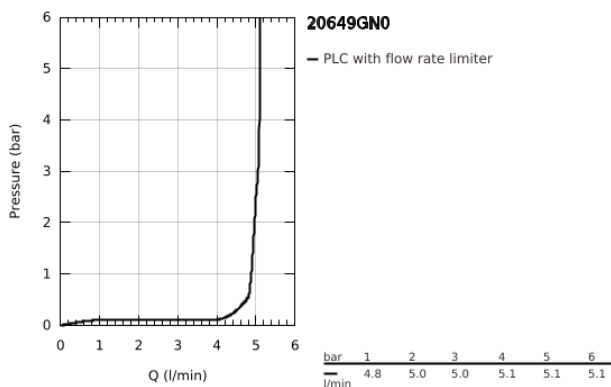

20 649 GN0 ATRIO 3-HOLE BASIN MIXER 1/2" L-SIZE

PRODUCT DESCRIPTION

- Colour: brushed cool sunrise
- ceramic headparts 1/2", 90°
- GROHE LongLife finish
- GROHE EcoJoy - less water, perfect flow
- maximum flow rate (at 3 bar): 5 l/min
- swivel tubular spout with mousseur and stop limiter
- adjustable swivel area 0° / 150° / 360°
- pop-up waste set 1 1/4"
- flexible connection hoses between spout and side valves
- with lever handles
- Two different sets of caps included. One set with "H" and "C" marking, one set without marking

20 649 GN0 ATRIO 3-HOLE BASIN MIXER 1/2" L-SIZE

SPARE PARTS

- 1: Lever handles (Spare part-nr. 14216GN0)
- 2: Ceramic headpart, 1/2" (Spare part-nr. 45882000)
- 2.1: O-ring Ø18,2 x Ø1,7 (Spare part-nr. 0392400M)
- 3: Ceramic headpart, 1/2" (Spare part-nr. 45883000)
- 3.1: O-ring Ø18,2 x Ø1,7 (Spare part-nr. 0392400M)
- 4: Coupling nut 1/2" (Spare part-nr. 1290100M)
- 4.1: Fibre seal dia. Ø18,5 x Ø12 x 2 (Spare part-nr. 0138900M)
- 5: Outlet (Spare part-nr. 101298GN00)
- 5.1: Flow straightener (Spare part-nr. 48408000)
- 5.2: Safety ring (Spare part-nr. 4826600M)
- 5.3: Sealing washer (Spare part-nr. 0128500M)
- 6: Pop-up rod (Spare part-nr. 65196GN0)
- 7: Fixing clamp (Spare part-nr. 6554100M)
- 8: Flexible connection hose (Spare part-nr. 45704000)
- 9: Waste set 1 1/4" (Spare part-nr. 28910GN0)
- 9.1: Plug (Spare part-nr. 07182GN0)
- 9.2: Eccentric rod (Spare part-nr. 07052000)
- 10: Coupling nut 1/2" x 14.5 mm (Spare part-nr. 1290200M)*
- 11: Eccentric rod (Spare part-nr. 07341000)*