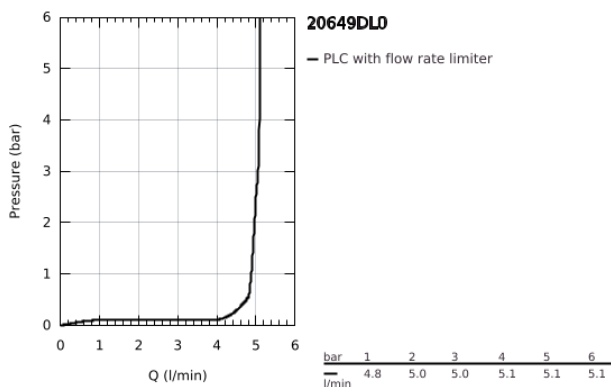

20 649 DL0 ATRIO 3-HOLE BASIN MIXER 1/2" L-SIZE

PRODUCT DESCRIPTION

- Colour: brushed warm sunset
- ceramic headparts 1/2", 90°
- GROHE LongLife finish
- GROHE EcoJoy - less water, perfect flow
- maximum flow rate (at 3 bar): 5 l/min
- swivel tubular spout with mousseur and stop limiter
- adjustable swivel area 0° / 150° / 360°
- pop-up waste set 1 1/4"
- flexible connection hoses between spout and side valves
- with lever handles
- Two different sets of caps included. One set with "H" and "C" marking, one set without marking

20 649 DL0 ATRIO 3-HOLE BASIN MIXER 1/2" L-SIZE

SPARE PARTS

- 1: Lever handles (Spare part-nr. 14216DL0)
- 2: Ceramic headpart, 1/2" (Spare part-nr. 45882000)
- 2.1: O-ring Ø18,2 x Ø1,7 (Spare part-nr. 0392400M)
- 3: Ceramic headpart, 1/2" (Spare part-nr. 45883000)
- 3.1: O-ring Ø18,2 x Ø1,7 (Spare part-nr. 0392400M)
- 4: Coupling nut 1/2" (Spare part-nr. 1290100M)
- 4.1: Fibre seal dia. Ø18,5 x Ø12 x 2 (Spare part-nr. 0138900M)
- 5: Outlet (Spare part-nr. 101298DL00)
- 5.1: Flow straightener (Spare part-nr. 48408000)
- 5.2: Safety ring (Spare part-nr. 4826600M)
- 5.3: Sealing washer (Spare part-nr. 0128500M)
- 6: Pop-up rod (Spare part-nr. 65196DL0)
- 7: Fixing clamp (Spare part-nr. 6554100M)
- 8: Flexible connection hose (Spare part-nr. 45704000)
- 9: Waste set 1 1/4" (Spare part-nr. 28910DL0)
- 9.1: Plug (Spare part-nr. 07182DL0)
- 9.2: Eccentric rod (Spare part-nr. 07052000)
- 10: Coupling nut 1/2" x 14.5 mm (Spare part-nr. 1290200M)*
- 11: Eccentric rod (Spare part-nr. 07341000)*