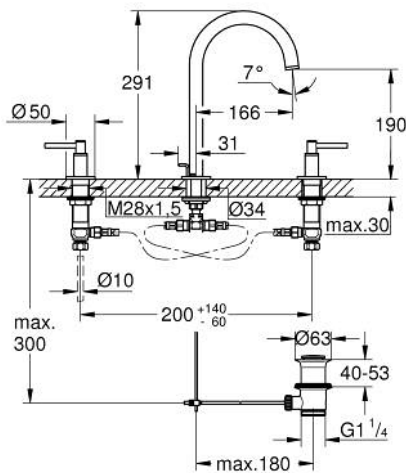

20 649 DL0 ATRIO 3-HOLE BASIN MIXER 1/2" L-SIZE

PRODUCT DESCRIPTION

- Colour: brushed warm sunset
- ceramic headparts 1/2", 90°
- GROHE LongLife finish
- GROHE EcoJoy - less water, perfect flow
- maximum flow rate (at 3 bar): 5 l/min
- swivel tubular spout with mousseur and stop limiter
- adjustable swivel area 0° / 150° / 360°
- pop-up waste set 1 1/4"
- flexible connection hoses between spout and side valves
- with lever handles
- Two different sets of caps included. One set with "H" and "C" marking, one set without marking

20 649 DL0 ATRIO 3-HOLE BASIN MIXER 1/2" L-SIZE

SPARE PARTS

- 1: Lever handles (Spare part-nr. 14216DL0)
- 2: Ceramic headpart, 1/2" (Spare part-nr. 45882000)
- 2.1: O-ring Ø18,2 x Ø1,7 (Spare part-nr. 0392400M)
- 3: Ceramic headpart, 1/2" (Spare part-nr. 45883000)
- 3.1: O-ring Ø18,2 x Ø1,7 (Spare part-nr. 0392400M)
- 4: Coupling nut 1/2" (Spare part-nr. 1290100M)
- 4.1: Fibre seal dia. Ø18,5 x Ø12 x 2 (Spare part-nr. 0138900M)
- 5: Outlet (Spare part-nr. 101298DL00)
- 5.1: Flow straightener (Spare part-nr. 48408000)
- 5.2: Safety ring (Spare part-nr. 4826600M)
- 5.3: Sealing washer (Spare part-nr. 0128500M)
- 6: Pop-up rod (Spare part-nr. 65196DL0)
- 7: Fixing clamp (Spare part-nr. 6554100M)
- 8: Flexible connection hose (Spare part-nr. 45704000)
- 9: Waste set 1 1/4" (Spare part-nr. 28910DL0)
- 9.1: Plug (Spare part-nr. 07182DL0)
- 9.2: Eccentric rod (Spare part-nr. 07052000)
- 10: Coupling nut 1/2" x 14.5 mm (Spare part-nr. 1290200M)*
- 11: Eccentric rod (Spare part-nr. 07341000)*