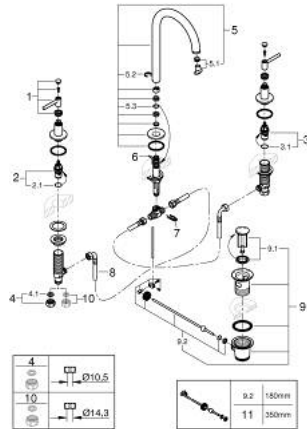

20 649 DL0 ATRIO 3-HOLE BASIN MIXER 1/2" L-SIZE

PRODUCT DESCRIPTION

- Colour: brushed warm sunset
- ceramic headparts 1/2", 90°
- GROHE LongLife finish
- GROHE EcoJoy - less water, perfect flow
- maximum flow rate (at 3 bar): 5 l/min
- swivel tubular spout with mousseur and stop limiter
- adjustable swivel area 0° / 150° / 360°
- pop-up waste set 1 1/4"
- flexible connection hoses between spout and side valves
- with lever handles
- Two different sets of caps included. One set with "H" and "C" marking, one set without marking

20 649 DL0 ATRIO 3-HOLE BASIN MIXER 1/2" L-SIZE

SPARE PARTS

- 1: Lever handles (Spare part-nr. 14216DL0)
- 2: Ceramic headpart, 1/2" (Spare part-nr. 45882000)
- 2.1: O-ring Ø18,2 x Ø1,7 (Spare part-nr. 0392400M)
- 3: Ceramic headpart, 1/2" (Spare part-nr. 45883000)
- 3.1: O-ring Ø18,2 x Ø1,7 (Spare part-nr. 0392400M)
- 4: Coupling nut 1/2" (Spare part-nr. 1290100M)
- 4.1: Fibre seal dia. Ø18,5 x Ø12 x 2 (Spare part-nr. 0138900M)
- 5: Outlet (Spare part-nr. 101298DL00)
- 5.1: Flow straightener (Spare part-nr. 48408000)
- 5.2: Safety ring (Spare part-nr. 4826600M)
- 5.3: Sealing washer (Spare part-nr. 0128500M)
- 6: Pop-up rod (Spare part-nr. 65196DL0)
- 7: Fixing clamp (Spare part-nr. 6554100M)
- 8: Flexible connection hose (Spare part-nr. 45704000)
- 9: Waste set 1 1/4" (Spare part-nr. 28910DL0)
- 9.1: Plug (Spare part-nr. 07182DL0)
- 9.2: Eccentric rod (Spare part-nr. 07052000)
- 10: Coupling nut 1/2" x 14.5 mm (Spare part-nr. 1290200M)*
- 11: Eccentric rod (Spare part-nr. 07341000)*