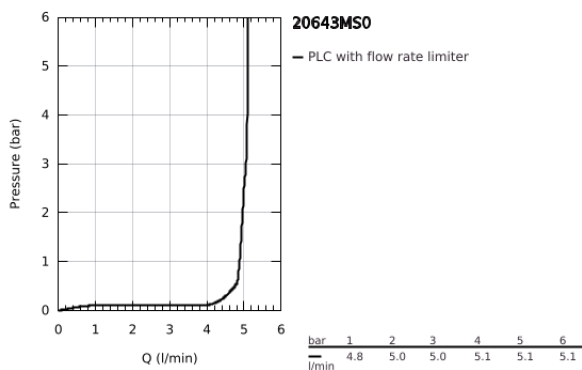

20 643 MS0 ATRIO 3-HOLE BASIN MIXER 1/2" L-SIZE

PRODUCT DESCRIPTION

- Colour: satin steel
- ceramic headparts 1/2", 90°
- GROHE LongLife finish
- GROHE EcoJoy - less water, perfect flow
- maximum flow rate (at 3 bar): 5 l/min
- swivel tubular spout with mousseur and stop limiter
- adjustable swivel area 0° / 150° / 360°
- pop-up waste set 1 1/4"
- pressure-proof, flexible connection hoses between spout and side valves
- with cross handles
- Two different sets of caps included. One set with "H" and "C" marking, one set without marking

20 643 MS0 ATRIO 3-HOLE BASIN MIXER 1/2" L-SIZE

SPARE PARTS

- 1: Cross handles (Spare part-nr. 14215MS0)
- 2: Ceramic headpart, 1/2" (Spare part-nr. 45882000)
- 2.1: O-ring Ø18,2 x Ø1,7 (Spare part-nr. 0392400M)
- 3: Ceramic headpart, 1/2" (Spare part-nr. 45883000)
- 3.1: O-ring Ø18,2 x Ø1,7 (Spare part-nr. 0392400M)
- 4: Coupling nut 1/2" (Spare part-nr. 1290100M)
- 4.1: Fibre seal dia. Ø18,5 x Ø12 x 2 (Spare part-nr. 0138900M)
- 5: Outlet (Spare part-nr. 101298MS00)
- 5.1: Flow straightener (Spare part-nr. 48408000)
- 5.2: Safety ring (Spare part-nr. 4826600M)
- 5.3: Sealing washer (Spare part-nr. 0128500M)
- 6: Pop-up rod (Spare part-nr. 65196MS0)
- 7: Fixing clamp (Spare part-nr. 6554100M)
- 8: Flexible connection hose (Spare part-nr. 45704000)
- 9: Waste set 1 1/4" (Spare part-nr. 28910MS0)
- 9.1: Plug (Spare part-nr. 07182MS0)
- 9.2: Eccentric rod (Spare part-nr. 07052000)
- 10: Coupling nut 1/2" x 14.5 mm (Spare part-nr. 1290200M)*
- 11: Eccentric rod (Spare part-nr. 07341000)*