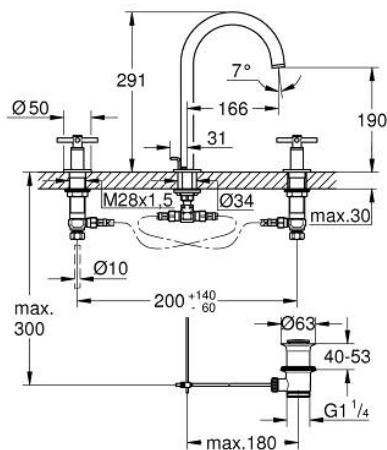

20 643 MS0 ATRIO 3-HOLE BASIN MIXER 1/2" L-SIZE

PRODUCT DESCRIPTION

- Colour: satin steel
- ceramic headparts 1/2", 90°
- GROHE LongLife finish
- GROHE EcoJoy - less water, perfect flow
- maximum flow rate (at 3 bar): 5 l/min
- swivel tubular spout with mousseur and stop limiter
- adjustable swivel area 0° / 150° / 360°
- pop-up waste set 1 1/4"
- pressure-proof, flexible connection hoses between spout and side valves
- with cross handles
- Two different sets of caps included. One set with "H" and "C" marking, one set without marking

20 643 MS0 ATRIO 3-HOLE BASIN MIXER 1/2" L-SIZE

SPARE PARTS

- 1: Cross handles (Spare part-nr. 14215MS0)
- 2: Ceramic headpart, 1/2" (Spare part-nr. 45882000)
- 2.1: O-ring Ø18,2 x Ø1,7 (Spare part-nr. 0392400M)
- 3: Ceramic headpart, 1/2" (Spare part-nr. 45883000)
- 3.1: O-ring Ø18,2 x Ø1,7 (Spare part-nr. 0392400M)
- 4: Coupling nut 1/2" (Spare part-nr. 1290100M)
- 4.1: Fibre seal dia. Ø18,5 x Ø12 x 2 (Spare part-nr. 0138900M)
- 5: Outlet (Spare part-nr. 101298MS00)
- 5.1: Flow straightener (Spare part-nr. 48408000)
- 5.2: Safety ring (Spare part-nr. 4826600M)
- 5.3: Sealing washer (Spare part-nr. 0128500M)
- 6: Pop-up rod (Spare part-nr. 65196MS0)
- 7: Fixing clamp (Spare part-nr. 6554100M)
- 8: Flexible connection hose (Spare part-nr. 45704000)
- 9: Waste set 1 1/4" (Spare part-nr. 28910MS0)
- 9.1: Plug (Spare part-nr. 07182MS0)
- 9.2: Eccentric rod (Spare part-nr. 07052000)
- 10: Coupling nut 1/2" x 14.5 mm (Spare part-nr. 1290200M)*
- 11: Eccentric rod (Spare part-nr. 07341000)*