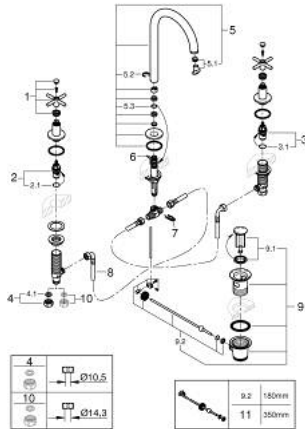

20 643 MG0 ATRIO 3-HOLE BASIN MIXER 1/2" L-SIZE

PRODUCT DESCRIPTION

- Colour: satin graphite
- ceramic headparts 1/2", 90°
- GROHE LongLife finish
- GROHE EcoJoy - less water, perfect flow
- maximum flow rate (at 3 bar): 5 l/min
- swivel tubular spout with mousseur and stop limiter
- adjustable swivel area 0° / 150° / 360°
- pop-up waste set 1 1/4"
- pressure-proof, flexible connection hoses between spout and side valves
- with cross handles
- Two different sets of caps included. One set with "H" and "C" marking, one set without marking

20 643 MG0 ATRIO 3-HOLE BASIN MIXER 1/2" L-SIZE

SPARE PARTS

- 1: Cross handles (Spare part-nr. 14215MG0)
- 2: Ceramic headpart, 1/2" (Spare part-nr. 45882000)
- 2.1: O-ring Ø18,2 x Ø1,7 (Spare part-nr. 0392400M)
- 3: Ceramic headpart, 1/2" (Spare part-nr. 45883000)
- 3.1: O-ring Ø18,2 x Ø1,7 (Spare part-nr. 0392400M)
- 4: Coupling nut 1/2" (Spare part-nr. 1290100M)
- 4.1: Fibre seal dia. Ø18,5 x Ø12 x 2 (Spare part-nr. 0138900M)
- 5: Outlet (Spare part-nr. 101298MG00)
- 5.1: Flow straightener (Spare part-nr. 48408000)
- 5.2: Safety ring (Spare part-nr. 4826600M)
- 5.3: Sealing washer (Spare part-nr. 0128500M)
- 6: Pop-up rod (Spare part-nr. 65196MG0)
- 7: Fixing clamp (Spare part-nr. 6554100M)
- 8: Flexible connection hose (Spare part-nr. 45704000)
- 9: Waste set 1 1/4" (Spare part-nr. 28910MG0)
- 9.1: Plug (Spare part-nr. 07182MG0)
- 9.2: Eccentric rod (Spare part-nr. 07052000)
- 10: Coupling nut 1/2" x 14.5 mm (Spare part-nr. 1290200M)*
- 11: Eccentric rod (Spare part-nr. 07341000)*