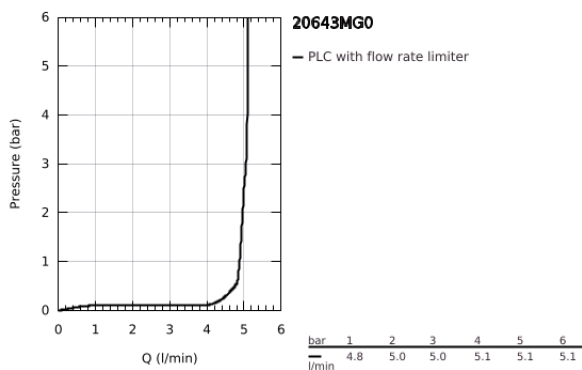

20 643 MG0 ATRIO 3-HOLE BASIN MIXER 1/2" L-SIZE

PRODUCT DESCRIPTION

- Colour: satin graphite
- ceramic headparts 1/2", 90°
- GROHE LongLife finish
- GROHE EcoJoy - less water, perfect flow
- maximum flow rate (at 3 bar): 5 l/min
- swivel tubular spout with mousseur and stop limiter
- adjustable swivel area 0° / 150° / 360°
- pop-up waste set 1 1/4"
- pressure-proof, flexible connection hoses between spout and side valves
- with cross handles
- Two different sets of caps included. One set with "H" and "C" marking, one set without marking

20 643 MG0 ATRIO 3-HOLE BASIN MIXER 1/2" L-SIZE

SPARE PARTS

- 1: Cross handles (Spare part-nr. 14215MG0)
- 2: Ceramic headpart, 1/2" (Spare part-nr. 45882000)
- 2.1: O-ring Ø18,2 x Ø1,7 (Spare part-nr. 0392400M)
- 3: Ceramic headpart, 1/2" (Spare part-nr. 45883000)
- 3.1: O-ring Ø18,2 x Ø1,7 (Spare part-nr. 0392400M)
- 4: Coupling nut 1/2" (Spare part-nr. 1290100M)
- 4.1: Fibre seal dia. Ø18,5 x Ø12 x 2 (Spare part-nr. 0138900M)
- 5: Outlet (Spare part-nr. 101298MG00)
- 5.1: Flow straightener (Spare part-nr. 48408000)
- 5.2: Safety ring (Spare part-nr. 4826600M)
- 5.3: Sealing washer (Spare part-nr. 0128500M)
- 6: Pop-up rod (Spare part-nr. 65196MG0)
- 7: Fixing clamp (Spare part-nr. 6554100M)
- 8: Flexible connection hose (Spare part-nr. 45704000)
- 9: Waste set 1 1/4" (Spare part-nr. 28910MG0)
- 9.1: Plug (Spare part-nr. 07182MG0)
- 9.2: Eccentric rod (Spare part-nr. 07052000)
- 10: Coupling nut 1/2" x 14.5 mm (Spare part-nr. 1290200M)*
- 11: Eccentric rod (Spare part-nr. 07341000)*