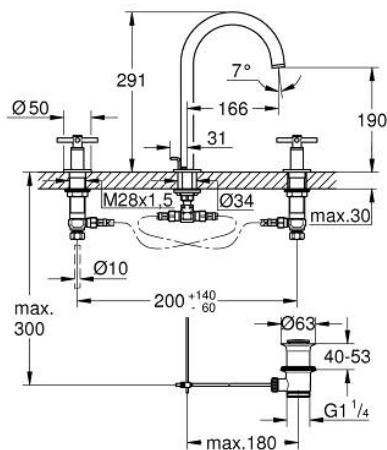

20 643 MG0 ATRIO 3-HOLE BASIN MIXER 1/2" L-SIZE

PRODUCT DESCRIPTION

- Colour: satin graphite
- ceramic headparts 1/2", 90°
- GROHE LongLife finish
- GROHE EcoJoy - less water, perfect flow
- maximum flow rate (at 3 bar): 5 l/min
- swivel tubular spout with mousseur and stop limiter
- adjustable swivel area 0° / 150° / 360°
- pop-up waste set 1 1/4"
- pressure-proof, flexible connection hoses between spout and side valves
- with cross handles
- Two different sets of caps included. One set with "H" and "C" marking, one set without marking

20 643 MG0 ATRIO 3-HOLE BASIN MIXER 1/2" L-SIZE

SPARE PARTS

- 1: Cross handles (Spare part-nr. 14215MG0)
- 2: Ceramic headpart, 1/2" (Spare part-nr. 45882000)
- 2.1: O-ring Ø18,2 x Ø1,7 (Spare part-nr. 0392400M)
- 3: Ceramic headpart, 1/2" (Spare part-nr. 45883000)
- 3.1: O-ring Ø18,2 x Ø1,7 (Spare part-nr. 0392400M)
- 4: Coupling nut 1/2" (Spare part-nr. 1290100M)
- 4.1: Fibre seal dia. Ø18,5 x Ø12 x 2 (Spare part-nr. 0138900M)
- 5: Outlet (Spare part-nr. 101298MG00)
- 5.1: Flow straightener (Spare part-nr. 48408000)
- 5.2: Safety ring (Spare part-nr. 4826600M)
- 5.3: Sealing washer (Spare part-nr. 0128500M)
- 6: Pop-up rod (Spare part-nr. 65196MG0)
- 7: Fixing clamp (Spare part-nr. 6554100M)
- 8: Flexible connection hose (Spare part-nr. 45704000)
- 9: Waste set 1 1/4" (Spare part-nr. 28910MG0)
- 9.1: Plug (Spare part-nr. 07182MG0)
- 9.2: Eccentric rod (Spare part-nr. 07052000)
- 10: Coupling nut 1/2" x 14.5 mm (Spare part-nr. 1290200M)*
- 11: Eccentric rod (Spare part-nr. 07341000)*