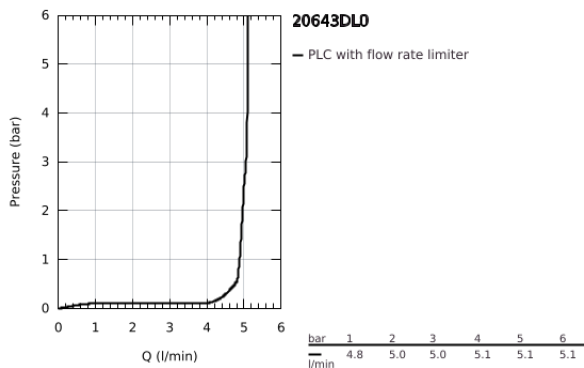

20 643 DL0 **ATRIO 3-HOLE BASIN MIXER 1/2"**
L-SIZE

PRODUCT DESCRIPTION

- Colour: brushed warm sunset
- ceramic headparts 1/2", 90°
- GROHE LongLife finish
- GROHE EcoJoy - less water, perfect flow
- maximum flow rate (at 3 bar): 5 l/min
- swivel tubular spout with mousseur and stop limiter
- adjustable swivel area 0° / 150° / 360°
- pop-up waste set 1 1/4"
- pressure-proof, flexible connection hoses between spout and side valves
- with cross handles
- Two different sets of caps included. One set with "H" and "C" marking, one set without marking

20 643 DL0 ATRIO 3-HOLE BASIN MIXER 1/2" L-SIZE

SPARE PARTS

- 1: Cross handles (Spare part-nr. 14215DL0)
- 2: Ceramic headpart, 1/2" (Spare part-nr. 45882000)
- 2.1: O-ring Ø18,2 x Ø1,7 (Spare part-nr. 0392400M)
- 3: Ceramic headpart, 1/2" (Spare part-nr. 45883000)
- 3.1: O-ring Ø18,2 x Ø1,7 (Spare part-nr. 0392400M)
- 4: Coupling nut 1/2" (Spare part-nr. 1290100M)
- 4.1: Fibre seal dia. Ø18,5 x Ø12 x 2 (Spare part-nr. 0138900M)
- 5: Outlet (Spare part-nr. 101298DL00)
- 5.1: Flow straightener (Spare part-nr. 48408000)
- 5.2: Safety ring (Spare part-nr. 4826600M)
- 5.3: Sealing washer (Spare part-nr. 0128500M)
- 6: Pop-up rod (Spare part-nr. 65196DL0)
- 7: Fixing clamp (Spare part-nr. 6554100M)
- 8: Flexible connection hose (Spare part-nr. 45704000)
- 9: Waste set 1 1/4" (Spare part-nr. 28910DL0)
- 9.1: Plug (Spare part-nr. 07182DL0)
- 9.2: Eccentric rod (Spare part-nr. 07052000)
- 10: Coupling nut 1/2" x 14.5 mm (Spare part-nr. 1290200M)*
- 11: Eccentric rod (Spare part-nr. 07341000)*