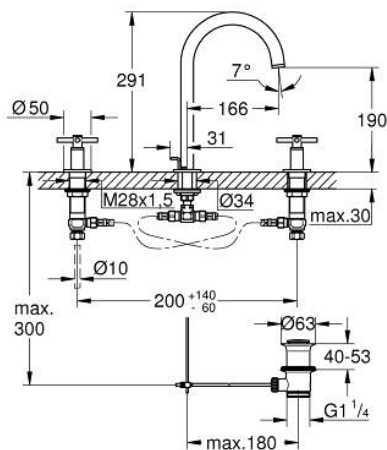

20 643 DL0 **ATRIO 3-HOLE BASIN MIXER 1/2"**
L-SIZE

PRODUCT DESCRIPTION

- Colour: brushed warm sunset
- ceramic headparts 1/2", 90°
- GROHE LongLife finish
- GROHE EcoJoy - less water, perfect flow
- maximum flow rate (at 3 bar): 5 l/min
- swivel tubular spout with mousseur and stop limiter
- adjustable swivel area 0° / 150° / 360°
- pop-up waste set 1 1/4"
- pressure-proof, flexible connection hoses between spout and side valves
- with cross handles
- Two different sets of caps included. One set with "H" and "C" marking, one set without marking

20 643 DL0 ATRIO 3-HOLE BASIN MIXER 1/2" L-SIZE

SPARE PARTS

- 1: Cross handles (Spare part-nr. 14215DL0)
- 2: Ceramic headpart, 1/2" (Spare part-nr. 45882000)
- 2.1: O-ring Ø18,2 x Ø1,7 (Spare part-nr. 0392400M)
- 3: Ceramic headpart, 1/2" (Spare part-nr. 45883000)
- 3.1: O-ring Ø18,2 x Ø1,7 (Spare part-nr. 0392400M)
- 4: Coupling nut 1/2" (Spare part-nr. 1290100M)
- 4.1: Fibre seal dia. Ø18,5 x Ø12 x 2 (Spare part-nr. 0138900M)
- 5: Outlet (Spare part-nr. 101298DL00)
- 5.1: Flow straightener (Spare part-nr. 48408000)
- 5.2: Safety ring (Spare part-nr. 4826600M)
- 5.3: Sealing washer (Spare part-nr. 0128500M)
- 6: Pop-up rod (Spare part-nr. 65196DL0)
- 7: Fixing clamp (Spare part-nr. 6554100M)
- 8: Flexible connection hose (Spare part-nr. 45704000)
- 9: Waste set 1 1/4" (Spare part-nr. 28910DL0)
- 9.1: Plug (Spare part-nr. 07182DL0)
- 9.2: Eccentric rod (Spare part-nr. 07052000)
- 10: Coupling nut 1/2" x 14.5 mm (Spare part-nr. 1290200M)*
- 11: Eccentric rod (Spare part-nr. 07341000)*