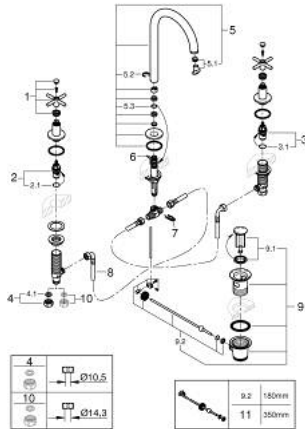

20 643 DL0 **ATRIO 3-HOLE BASIN MIXER 1/2"**
L-SIZE

PRODUCT DESCRIPTION

- Colour: brushed warm sunset
- ceramic headparts 1/2", 90°
- GROHE LongLife finish
- GROHE EcoJoy - less water, perfect flow
- maximum flow rate (at 3 bar): 5 l/min
- swivel tubular spout with mousseur and stop limiter
- adjustable swivel area 0° / 150° / 360°
- pop-up waste set 1 1/4"
- pressure-proof, flexible connection hoses between spout and side valves
- with cross handles
- Two different sets of caps included. One set with "H" and "C" marking, one set without marking

20 643 DL0 ATRIO 3-HOLE BASIN MIXER 1/2" L-SIZE

SPARE PARTS

- 1: Cross handles (Spare part-nr. 14215DL0)
- 2: Ceramic headpart, 1/2" (Spare part-nr. 45882000)
- 2.1: O-ring Ø18,2 x Ø1,7 (Spare part-nr. 0392400M)
- 3: Ceramic headpart, 1/2" (Spare part-nr. 45883000)
- 3.1: O-ring Ø18,2 x Ø1,7 (Spare part-nr. 0392400M)
- 4: Coupling nut 1/2" (Spare part-nr. 1290100M)
- 4.1: Fibre seal dia. Ø18,5 x Ø12 x 2 (Spare part-nr. 0138900M)
- 5: Outlet (Spare part-nr. 101298DL00)
- 5.1: Flow straightener (Spare part-nr. 48408000)
- 5.2: Safety ring (Spare part-nr. 4826600M)
- 5.3: Sealing washer (Spare part-nr. 0128500M)
- 6: Pop-up rod (Spare part-nr. 65196DL0)
- 7: Fixing clamp (Spare part-nr. 6554100M)
- 8: Flexible connection hose (Spare part-nr. 45704000)
- 9: Waste set 1 1/4" (Spare part-nr. 28910DL0)
- 9.1: Plug (Spare part-nr. 07182DL0)
- 9.2: Eccentric rod (Spare part-nr. 07052000)
- 10: Coupling nut 1/2" x 14.5 mm (Spare part-nr. 1290200M)*
- 11: Eccentric rod (Spare part-nr. 07341000)*