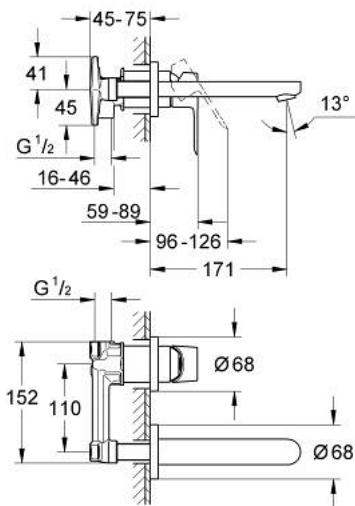

20 474 000 BAUEDGE 2-HOLE BASIN MIXER

PRODUCT DESCRIPTION

- Colour: chrome
- wall mounted
- consisting of:
 - set for final installation and concealed body
 - metal lever
 - GROHE SmoothControl 35 mm ceramic cartridge
 - GROHE LongLife finish
 - mousseur
- centre distance 110 mm
- projection 171 mm

20 474 000 **BAUEDGE 2-HOLE BASIN MIXER**

SPARE PARTS

1: Lever (Spare part-nr. 46811000)

2: Mousseur (Spare part-nr. 13929000)

3: Extension (Spare part-nr. 46627000)*

* Optional accessories