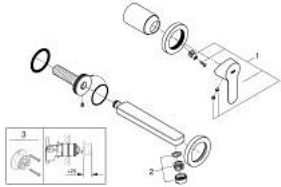

20 474 000 BAUEDGE 2-HOLE BASIN MIXER

PRODUCT DESCRIPTION

- Colour: chrome
- wall mounted
- consisting of:
 - set for final installation and concealed body
 - metal lever
 - GROHE SmoothControl 35 mm ceramic cartridge
 - GROHE LongLife finish
 - mousseur
- centre distance 110 mm
- projection 171 mm

20 474 000 **BAUEDGE 2-HOLE BASIN MIXER**

SPARE PARTS

1: Lever (Spare part-nr. 46811000)

2: Mousseur (Spare part-nr. 13929000)

3: Extension (Spare part-nr. 46627000)*

* Optional accessories