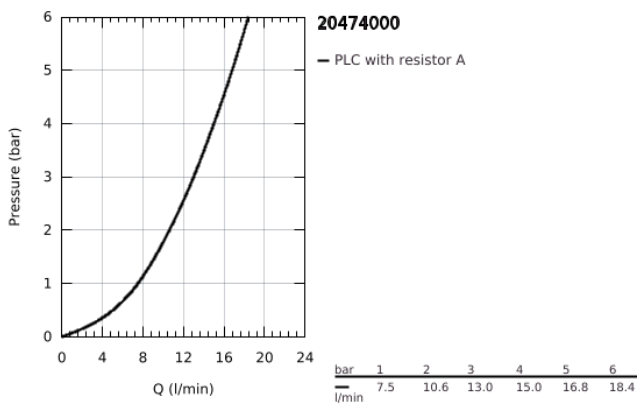

20 474 000 BAUEDGE 2-HOLE BASIN MIXER

PRODUCT DESCRIPTION

- Colour: chrome
- wall mounted
- consisting of:
 - set for final installation and concealed body
 - metal lever
 - GROHE SmoothControl 35 mm ceramic cartridge
 - GROHE LongLife finish
 - mousseur
- centre distance 110 mm
- projection 171 mm