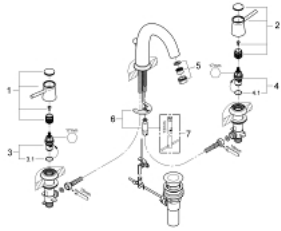

20 470 000 **BAUCLASSIC 3-HOLE BASIN MIXER 1/2"**

PRODUCT DESCRIPTION

- Colour: chrome
- metal lever
- ceramic headpart
- GROHE LongLife finish
- spout with mousseur
- pop-up waste set 1 1/4"
- flexible connection hoses

20 470 000 BAUCLASSIC 3-HOLE BASIN MIXER 1/2"

SPARE PARTS

- 1: Handle red (Spare part-nr. 48145000)
- 2: Handle blue (Spare part-nr. 48146000)
- 3: Ceramic headpart, 1/2" (Spare part-nr. 45882000)
- 3.1: O-ring Ø18,2 x Ø1,7 (Spare part-nr. 0392400M)
- 4: Ceramic headpart, 1/2" (Spare part-nr. 45883000)
- 4.1: O-ring Ø18,2 x Ø1,7 (Spare part-nr. 0392400M)
- 5: Mousseur (Spare part-nr. 13929000)
- 6: Shank mounting kit (Spare part-nr. 46671000)
- 7: Mounting wrench (Spare part-nr. 19017000)*