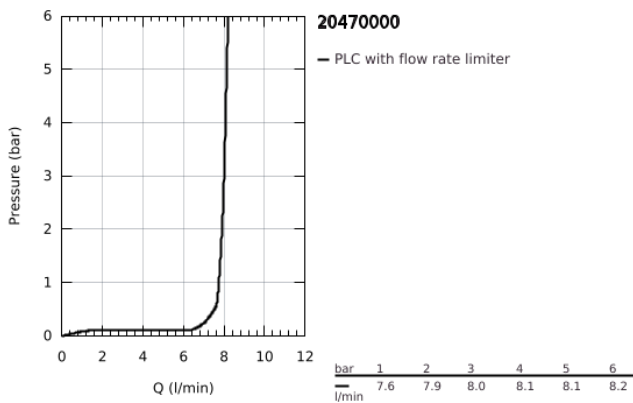

20 470 000 **BAUCLASSIC 3-HOLE BASIN MIXER 1/2"**

PRODUCT DESCRIPTION

- Colour: chrome
- metal lever
- ceramic headpart
- GROHE LongLife finish
- spout with mousseur
- pop-up waste set 1 1/4"
- flexible connection hoses

20 470 000 BAUCLASSIC 3-HOLE BASIN MIXER 1/2"

SPARE PARTS

- 1: Handle red (Spare part-nr. 48145000)
- 2: Handle blue (Spare part-nr. 48146000)
- 3: Ceramic headpart, 1/2" (Spare part-nr. 45882000)
- 3.1: O-ring Ø18,2 x Ø1,7 (Spare part-nr. 0392400M)
- 4: Ceramic headpart, 1/2" (Spare part-nr. 45883000)
- 4.1: O-ring Ø18,2 x Ø1,7 (Spare part-nr. 0392400M)
- 5: Mousseur (Spare part-nr. 13929000)
- 6: Shank mounting kit (Spare part-nr. 46671000)
- 7: Mounting wrench (Spare part-nr. 19017000)*