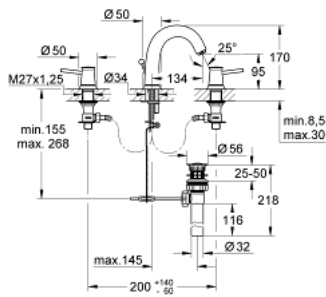

20 470 000 **BAUCLASSIC 3-HOLE BASIN MIXER 1/2"**

PRODUCT DESCRIPTION

- Colour: chrome
- metal lever
- ceramic headpart
- GROHE LongLife finish
- spout with mousseur
- pop-up waste set 1 1/4"
- flexible connection hoses

20 470 000 BAUCLASSIC 3-HOLE BASIN MIXER 1/2"

SPARE PARTS

- 1: Handle red (Spare part-nr. 48145000)
- 2: Handle blue (Spare part-nr. 48146000)
- 3: Ceramic headpart, 1/2" (Spare part-nr. 45882000)
- 3.1: O-ring Ø18,2 x Ø1,7 (Spare part-nr. 0392400M)
- 4: Ceramic headpart, 1/2" (Spare part-nr. 45883000)
- 4.1: O-ring Ø18,2 x Ø1,7 (Spare part-nr. 0392400M)
- 5: Mousseur (Spare part-nr. 13929000)
- 6: Shank mounting kit (Spare part-nr. 46671000)
- 7: Mounting wrench (Spare part-nr. 19017000)*