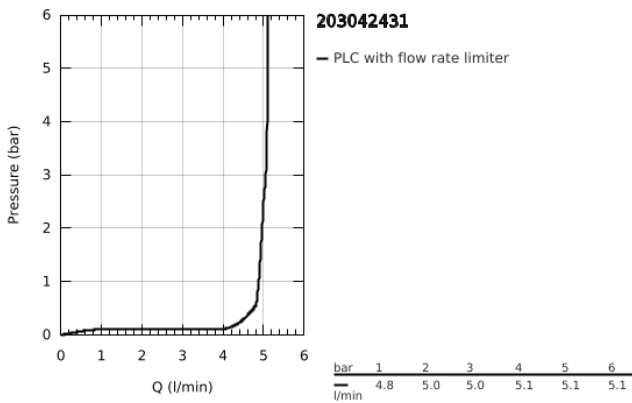

20 304 243 1 **LINEARE 3-HOLE BASIN MIXER 1/2"**  
**M-SIZE**

**PRODUCT DESCRIPTION**

- Colour: matte black
- ceramic headparts 1/2", 90°
- GROHE EcoJoy - less water, perfect flow
- maximum flow rate (at 3 bar): 5 l/min
- GROHE FastFixation installation system
- pop-up waste set 1 1/4"
- pressure-proof, flexible connection hoses between spout and side valves

20 304 243 1 **LINEARE 3-HOLE BASIN MIXER 1/2"**  
**M-SIZE**

**SPARE PARTS**

- 1: Lineare pair of handles (Spare part-nr. 483572430)
- 2: Ceramic headpart, 1/2" (Spare part-nr. 45882000)
- 2.1: O-ring Ø18,2 x Ø1,7 (Spare part-nr. 0392400M)
- 3: Ceramic headpart, 1/2" (Spare part-nr. 45883000)
- 3.1: O-ring Ø18,2 x Ø1,7 (Spare part-nr. 0392400M)
- 4: Coupling nut 1/2" x 14.5 mm (Spare part-nr. 1290200M)
- 4.1: Fibre seal dia. Ø18.5 x Ø12 x 2 (Spare part-nr. 0138900M)
- 5: Pop-up rod (Spare part-nr. 651962430)
- 6: Mousseur (Spare part-nr. 13994000)
- 7: Shank mounting kit (Spare part-nr. 46671000)
- 8: Flexible connection hose (Spare part-nr. 45704000)
- 9: Waste set 1 1/4" (Spare part-nr. 289102430)
- 9.1: Plug (Spare part-nr. 071822430)
- 9.2: Eccentric rod (Spare part-nr. 07052000)
- 10: Mounting wrench (Spare part-nr. 19017000)\*
- 11: Coupling nut 1/2" (Spare part-nr. 1290100M)\*
- 12: Eccentric rod (Spare part-nr. 07341000)\*