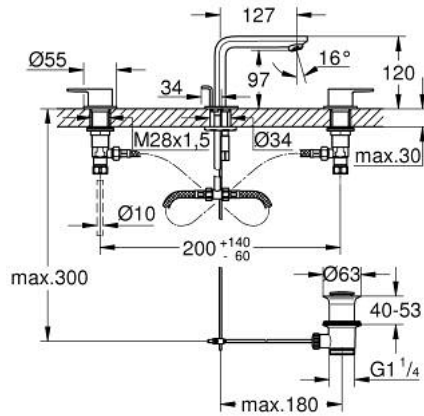

20 304 243 1 **LINEARE 3-HOLE BASIN MIXER 1/2"**  
**M-SIZE**

**PRODUCT DESCRIPTION**

- Colour: matte black
- ceramic headparts 1/2", 90°
- GROHE EcoJoy - less water, perfect flow
- maximum flow rate (at 3 bar): 5 l/min
- GROHE FastFixation installation system
- pop-up waste set 1 1/4"
- pressure-proof, flexible connection hoses between spout and side valves

20 304 243 1 **LINEARE 3-HOLE BASIN MIXER 1/2"**  
**M-SIZE**

**SPARE PARTS**

- 1: Lineare pair of handles (Spare part-nr. 483572430)
- 2: Ceramic headpart, 1/2" (Spare part-nr. 45882000)
- 2.1: O-ring Ø18,2 x Ø1,7 (Spare part-nr. 0392400M)
- 3: Ceramic headpart, 1/2" (Spare part-nr. 45883000)
- 3.1: O-ring Ø18,2 x Ø1,7 (Spare part-nr. 0392400M)
- 4: Coupling nut 1/2" x 14.5 mm (Spare part-nr. 1290200M)
- 4.1: Fibre seal dia. Ø18.5 x Ø12 x 2 (Spare part-nr. 0138900M)
- 5: Pop-up rod (Spare part-nr. 651962430)
- 6: Mousseur (Spare part-nr. 13994000)
- 7: Shank mounting kit (Spare part-nr. 46671000)
- 8: Flexible connection hose (Spare part-nr. 45704000)
- 9: Waste set 1 1/4" (Spare part-nr. 289102430)
- 9.1: Plug (Spare part-nr. 071822430)
- 9.2: Eccentric rod (Spare part-nr. 07052000)
- 10: Mounting wrench (Spare part-nr. 19017000)\*
- 11: Coupling nut 1/2" (Spare part-nr. 1290100M)\*
- 12: Eccentric rod (Spare part-nr. 07341000)\*