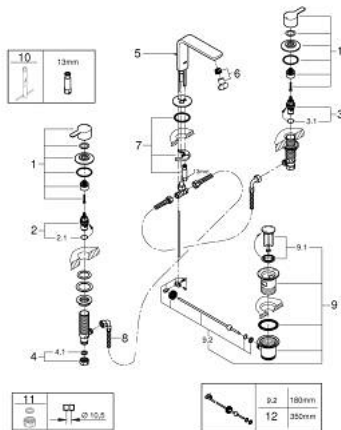

20 304 243 1 **LINEARE 3-HOLE BASIN MIXER 1/2"**  
**M-SIZE**

**PRODUCT DESCRIPTION**

- Colour: matte black
- ceramic headparts 1/2", 90°
- GROHE EcoJoy - less water, perfect flow
- maximum flow rate (at 3 bar): 5 l/min
- GROHE FastFixation installation system
- pop-up waste set 1 1/4"
- pressure-proof, flexible connection hoses between spout and side valves

20 304 243 1 **LINEARE 3-HOLE BASIN MIXER 1/2"**  
**M-SIZE**

**SPARE PARTS**

- 1: Lineare pair of handles (Spare part-nr. 483572430)
- 2: Ceramic headpart, 1/2" (Spare part-nr. 45882000)
- 2.1: O-ring Ø18,2 x Ø1,7 (Spare part-nr. 0392400M)
- 3: Ceramic headpart, 1/2" (Spare part-nr. 45883000)
- 3.1: O-ring Ø18,2 x Ø1,7 (Spare part-nr. 0392400M)
- 4: Coupling nut 1/2" x 14.5 mm (Spare part-nr. 1290200M)
- 4.1: Fibre seal dia. Ø18.5 x Ø12 x 2 (Spare part-nr. 0138900M)
- 5: Pop-up rod (Spare part-nr. 651962430)
- 6: Mousseur (Spare part-nr. 13994000)
- 7: Shank mounting kit (Spare part-nr. 46671000)
- 8: Flexible connection hose (Spare part-nr. 45704000)
- 9: Waste set 1 1/4" (Spare part-nr. 289102430)
- 9.1: Plug (Spare part-nr. 071822430)
- 9.2: Eccentric rod (Spare part-nr. 07052000)
- 10: Mounting wrench (Spare part-nr. 19017000)\*
- 11: Coupling nut 1/2" (Spare part-nr. 1290100M)\*
- 12: Eccentric rod (Spare part-nr. 07341000)\*