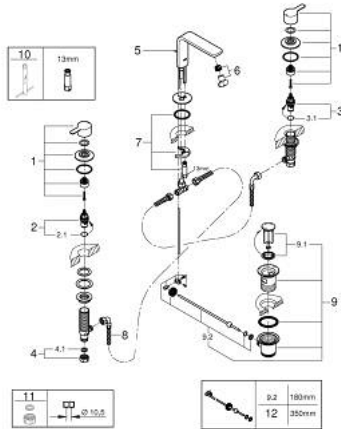

20 304 001 LINEARE 3-HOLE BASIN MIXER 1/2"
M-SIZE

PRODUCT DESCRIPTION

- Colour: chrome
- metal lever
- ceramic headparts 1/2", 90°
- GROHE LongLife finish
- GROHE EcoJoy - less water, perfect flow
- maximum flow rate (at 3 bar): 5 l/min
- GROHE FastFixation installation system
- pop-up waste set 1 1/4"
- pressure-proof, flexible connection hoses between spout and side valves
- minimum pressure 1.0 bar
- union nut 1/2" x 10.5 mm

20 304 001 **LINEARE 3-HOLE BASIN MIXER 1/2"**
M-SIZE

SPARE PARTS

- 1: Handle pair (Spare part-nr. 48357000)
- 2: Ceramic headpart, 1/2" (Spare part-nr. 45882000)
- 2.1: O-ring Ø18,2 x Ø1,7 (Spare part-nr. 0392400M)
- 3: Ceramic headpart, 1/2" (Spare part-nr. 45883000)
- 3.1: O-ring Ø18,2 x Ø1,7 (Spare part-nr. 0392400M)
- 4: Coupling nut 1/2" x 14.5 mm (Spare part-nr. 1290200M)
- 4.1: Fibre seal dia. Ø18.5 x Ø12 x 2 (Spare part-nr. 0138900M)
- 5: Pop-up rod (Spare part-nr. 65196000)
- 6: Mousseur (Spare part-nr. 13994000)
- 7: Shank mounting kit (Spare part-nr. 46671000)
- 8: Flexible connection hose (Spare part-nr. 45704000)
- 9: Waste set 1 1/4" (Spare part-nr. 28910000)
- 9.1: Plug (Spare part-nr. 07182000)
- 9.2: Eccentric rod (Spare part-nr. 07052000)
- 10: Mounting wrench (Spare part-nr. 19017000)*
- 11: Coupling nut 1/2" (Spare part-nr. 1290100M)*
- 12: Eccentric rod (Spare part-nr. 07341000)*