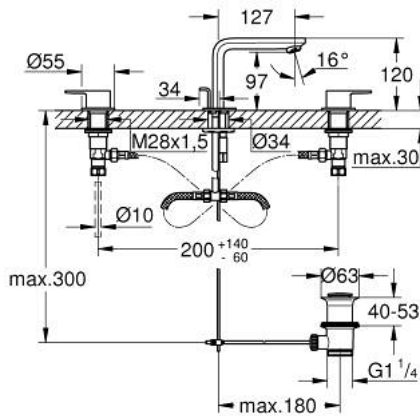

20 304 001 LINEARE 3-HOLE BASIN MIXER 1/2"
M-SIZE

PRODUCT DESCRIPTION

- Colour: chrome
- metal lever
- ceramic headparts 1/2", 90°
- GROHE LongLife finish
- GROHE EcoJoy - less water, perfect flow
- maximum flow rate (at 3 bar): 5 l/min
- GROHE FastFixation installation system
- pop-up waste set 1 1/4"
- pressure-proof, flexible connection hoses between spout and side valves
- minimum pressure 1.0 bar
- union nut 1/2" x 10.5 mm

20 304 001 **LINEARE 3-HOLE BASIN MIXER 1/2"**
M-SIZE

SPARE PARTS

- 1: Handle pair (Spare part-nr. 48357000)
- 2: Ceramic headpart, 1/2" (Spare part-nr. 45882000)
- 2.1: O-ring Ø18,2 x Ø1,7 (Spare part-nr. 0392400M)
- 3: Ceramic headpart, 1/2" (Spare part-nr. 45883000)
- 3.1: O-ring Ø18,2 x Ø1,7 (Spare part-nr. 0392400M)
- 4: Coupling nut 1/2" x 14.5 mm (Spare part-nr. 1290200M)
- 4.1: Fibre seal dia. Ø18.5 x Ø12 x 2 (Spare part-nr. 0138900M)
- 5: Pop-up rod (Spare part-nr. 65196000)
- 6: Mousseur (Spare part-nr. 13994000)
- 7: Shank mounting kit (Spare part-nr. 46671000)
- 8: Flexible connection hose (Spare part-nr. 45704000)
- 9: Waste set 1 1/4" (Spare part-nr. 28910000)
- 9.1: Plug (Spare part-nr. 07182000)
- 9.2: Eccentric rod (Spare part-nr. 07052000)
- 10: Mounting wrench (Spare part-nr. 19017000)*
- 11: Coupling nut 1/2" (Spare part-nr. 1290100M)*
- 12: Eccentric rod (Spare part-nr. 07341000)*