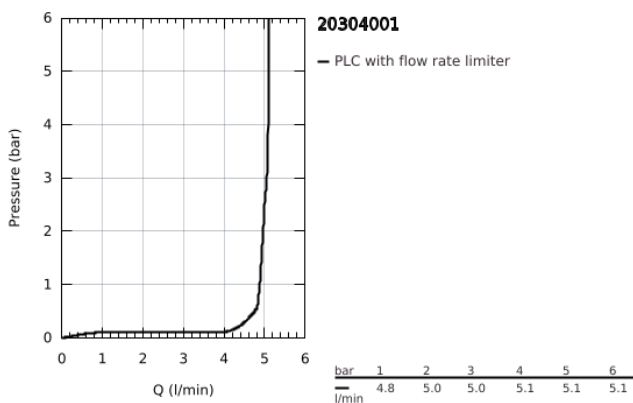

20 304 001 LINEARE 3-HOLE BASIN MIXER 1/2"
M-SIZE

PRODUCT DESCRIPTION

- Colour: chrome
- metal lever
- ceramic headparts 1/2", 90°
- GROHE LongLife finish
- GROHE EcoJoy - less water, perfect flow
- maximum flow rate (at 3 bar): 5 l/min
- GROHE FastFixation installation system
- pop-up waste set 1 1/4"
- pressure-proof, flexible connection hoses between spout and side valves
- minimum pressure 1.0 bar
- union nut 1/2" x 10.5 mm

20 304 001 **LINEARE 3-HOLE BASIN MIXER 1/2"**
M-SIZE

SPARE PARTS

- 1: Handle pair (Spare part-nr. 48357000)
- 2: Ceramic headpart, 1/2" (Spare part-nr. 45882000)
- 2.1: O-ring Ø18,2 x Ø1,7 (Spare part-nr. 0392400M)
- 3: Ceramic headpart, 1/2" (Spare part-nr. 45883000)
- 3.1: O-ring Ø18,2 x Ø1,7 (Spare part-nr. 0392400M)
- 4: Coupling nut 1/2" x 14.5 mm (Spare part-nr. 1290200M)
- 4.1: Fibre seal dia. Ø18.5 x Ø12 x 2 (Spare part-nr. 0138900M)
- 5: Pop-up rod (Spare part-nr. 65196000)
- 6: Mousseur (Spare part-nr. 13994000)
- 7: Shank mounting kit (Spare part-nr. 46671000)
- 8: Flexible connection hose (Spare part-nr. 45704000)
- 9: Waste set 1 1/4" (Spare part-nr. 28910000)
- 9.1: Plug (Spare part-nr. 07182000)
- 9.2: Eccentric rod (Spare part-nr. 07052000)
- 10: Mounting wrench (Spare part-nr. 19017000)*
- 11: Coupling nut 1/2" (Spare part-nr. 1290100M)*
- 12: Eccentric rod (Spare part-nr. 07341000)*