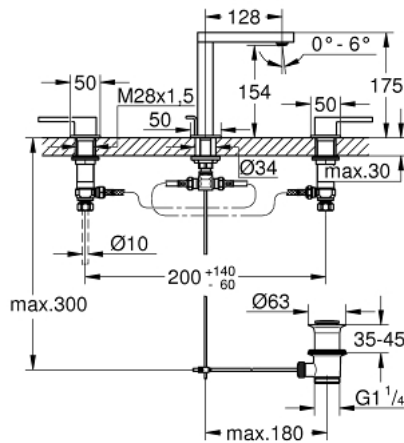

20 301 003 **GROHE PLUS 3-HOLE BASIN MIXER 1/2"**
M-SIZE

PRODUCT DESCRIPTION

- Colour: chrome
- metal lever
- ceramic headparts 1/2", 90°
- GROHE LongLife finish
- GROHE EcoJoy - less water, perfect flow
- maximum flow rate (at 3 bar): 5 l/min
- SpeedClean mousseur
- GROHE AquaGuide adjustable mousseur
- rapid installation system
- pop-up waste set 1 1/4"
- GROHE FastFixation installation system
- pressure-proof, flexible connection hoses between spout and side valves
- union nut 1/2" x 10.5 mm

20 301 003 **GROHE PLUS 3-HOLE BASIN MIXER 1/2"**
M-SIZE

SPARE PARTS

- 1: Ceramic headpart, 1/2" (Spare part-nr. 45882000)
 - 1.1: O-ring Ø18,2 x Ø1,7 (Spare part-nr. 0392400M)
 - 2: Ceramic headpart, 1/2" (Spare part-nr. 45883000)
 - 2.1: O-ring Ø18,2 x Ø1,7 (Spare part-nr. 0392400M)
 - 3: Coupling nut 1/2" (Spare part-nr. 1290100M)
 - 3.1: Fibre seal dia. Ø18.5 x Ø12 x 2 (Spare part-nr. 0138900M)
 - 4: Pop-up rod (Spare part-nr. 65196000)
 - 5: Fixing clamp (Spare part-nr. 6554100M)
 - 6: Flexible connection hose (Spare part-nr. 45704000)
 - 7: Mousseur (Spare part-nr. 48493000)
 - 8: Waste set 1 1/4" (Spare part-nr. 28910000)
 - 8.1: Plug (Spare part-nr. 07182000)
 - 8.2: Eccentric rod (Spare part-nr. 07052000)
 - 9: Coupling nut 1/2" x 14.5 mm (Spare part-nr. 1290200M)*
 - 10: Eccentric rod (Spare part-nr. 07341000)*
- * Optional accessories