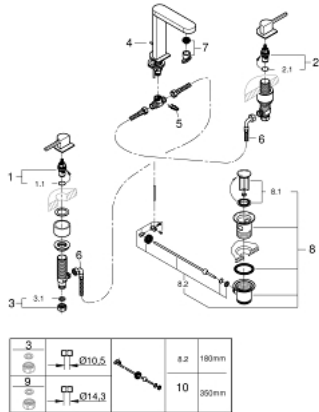

20 301 003 **GROHE PLUS 3-HOLE BASIN MIXER 1/2"**
M-SIZE

PRODUCT DESCRIPTION

- Colour: chrome
- metal lever
- ceramic headparts 1/2", 90°
- GROHE LongLife finish
- GROHE EcoJoy - less water, perfect flow
- maximum flow rate (at 3 bar): 5 l/min
- SpeedClean mousseur
- GROHE AquaGuide adjustable mousseur
- rapid installation system
- pop-up waste set 1 1/4"
- GROHE FastFixation installation system
- pressure-proof, flexible connection hoses between spout and side valves
- union nut 1/2" x 10.5 mm

20 301 003 **GROHE PLUS 3-HOLE BASIN MIXER 1/2"**
M-SIZE

SPARE PARTS

- 1: Ceramic headpart, 1/2" (Spare part-nr. 45882000)
 - 1.1: O-ring Ø18,2 x Ø1,7 (Spare part-nr. 0392400M)
 - 2: Ceramic headpart, 1/2" (Spare part-nr. 45883000)
 - 2.1: O-ring Ø18,2 x Ø1,7 (Spare part-nr. 0392400M)
 - 3: Coupling nut 1/2" (Spare part-nr. 1290100M)
 - 3.1: Fibre seal dia. Ø18.5 x Ø12 x 2 (Spare part-nr. 0138900M)
 - 4: Pop-up rod (Spare part-nr. 65196000)
 - 5: Fixing clamp (Spare part-nr. 6554100M)
 - 6: Flexible connection hose (Spare part-nr. 45704000)
 - 7: Mousseur (Spare part-nr. 48493000)
 - 8: Waste set 1 1/4" (Spare part-nr. 28910000)
 - 8.1: Plug (Spare part-nr. 07182000)
 - 8.2: Eccentric rod (Spare part-nr. 07052000)
 - 9: Coupling nut 1/2" x 14.5 mm (Spare part-nr. 1290200M)*
 - 10: Eccentric rod (Spare part-nr. 07341000)*
- * Optional accessories