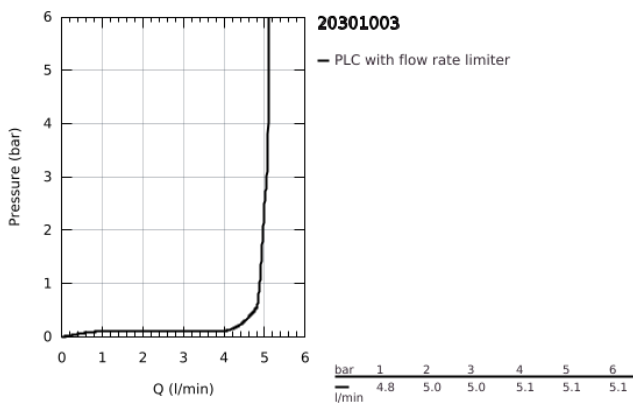

20 301 003 **GROHE PLUS 3-HOLE BASIN MIXER 1/2"**
M-SIZE

PRODUCT DESCRIPTION

- Colour: chrome
- metal lever
- ceramic headparts 1/2", 90°
- GROHE LongLife finish
- GROHE EcoJoy - less water, perfect flow
- maximum flow rate (at 3 bar): 5 l/min
- SpeedClean mousseur
- GROHE AquaGuide adjustable mousseur
- rapid installation system
- pop-up waste set 1 1/4"
- GROHE FastFixation installation system
- pressure-proof, flexible connection hoses between spout and side valves
- union nut 1/2" x 10.5 mm

20 301 003 **GROHE PLUS 3-HOLE BASIN MIXER 1/2"**
M-SIZE

SPARE PARTS

- 1: Ceramic headpart, 1/2" (Spare part-nr. 45882000)
 - 1.1: O-ring Ø18,2 x Ø1,7 (Spare part-nr. 0392400M)
 - 2: Ceramic headpart, 1/2" (Spare part-nr. 45883000)
 - 2.1: O-ring Ø18,2 x Ø1,7 (Spare part-nr. 0392400M)
 - 3: Coupling nut 1/2" (Spare part-nr. 1290100M)
 - 3.1: Fibre seal dia. Ø18.5 x Ø12 x 2 (Spare part-nr. 0138900M)
 - 4: Pop-up rod (Spare part-nr. 65196000)
 - 5: Fixing clamp (Spare part-nr. 6554100M)
 - 6: Flexible connection hose (Spare part-nr. 45704000)
 - 7: Mousseur (Spare part-nr. 48493000)
 - 8: Waste set 1 1/4" (Spare part-nr. 28910000)
 - 8.1: Plug (Spare part-nr. 07182000)
 - 8.2: Eccentric rod (Spare part-nr. 07052000)
 - 9: Coupling nut 1/2" x 14.5 mm (Spare part-nr. 1290200M)*
 - 10: Eccentric rod (Spare part-nr. 07341000)*
- * Optional accessories