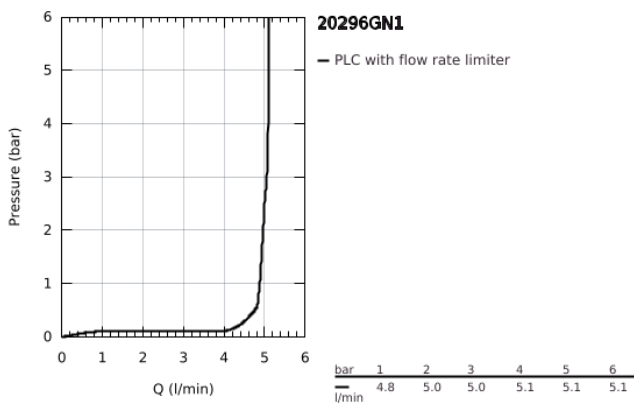

20 296 GN1 **ESSENCE 3-HOLE BASIN MIXER 1/2"**
M-SIZE

PRODUCT DESCRIPTION

- Colour: brushed cool sunrise
- metal lever
- ceramic headparts 1/2", 90°
- GROHE LongLife finish
- GROHE EcoJoy - less water, perfect flow
- maximum flow rate (at 3 bar): 5.7 l/min
- GROHE AquaGuide adjustable mousseur
- pop-up waste set 1 1/4"
- pressure-proof, flexible connection hoses between spout and side valves
- minimum pressure 1.0 bar
- union nut 1/2" x 10.5 mm

20 296 GN1 ESSENCE 3-HOLE BASIN MIXER 1/2" M-SIZE

SPARE PARTS

- 1: Essence New pair of handles blue/red US (Spare part-nr. 48330GN0)
- 2: Ceramic headpart, 1/2" (Spare part-nr. 45882000)
- 2.1: O-ring Ø18,2 x Ø1,7 (Spare part-nr. 0392400M)
- 3: Ceramic headpart, 1/2" (Spare part-nr. 45883000)
- 3.1: O-ring Ø18,2 x Ø1,7 (Spare part-nr. 0392400M)
- 4: Pop-up rod (Spare part-nr. 65196GN0)
- 5: Mousseur (Spare part-nr. 48270000)
- 6: Fixing clamp (Spare part-nr. 6554100M)
- 7: Waste set 1 1/4" (Spare part-nr. 28910GN0)
- 7.1: Plug (Spare part-nr. 07182GN0)
- 7.2: Eccentric rod (Spare part-nr. 07052000)
- 8: Coupling nut 1/2" (Spare part-nr. 1290100M)
- 8.1: Fibre seal dia. Ø18.5 x Ø12 x 2 (Spare part-nr. 0138900M)
- 9: Flexible connection hose (Spare part-nr. 45704000)
- 10: Eccentric rod (Spare part-nr. 07341000)*