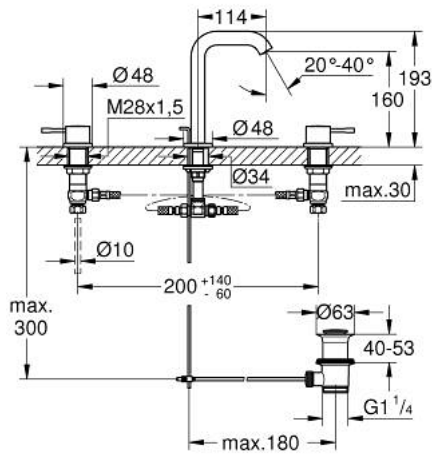

20 296 GN1 **ESSENCE 3-HOLE BASIN MIXER 1/2"**
M-SIZE

PRODUCT DESCRIPTION

- Colour: brushed cool sunrise
- metal lever
- ceramic headparts 1/2", 90°
- GROHE LongLife finish
- GROHE EcoJoy - less water, perfect flow
- maximum flow rate (at 3 bar): 5.7 l/min
- GROHE AquaGuide adjustable mousseur
- pop-up waste set 1 1/4"
- pressure-proof, flexible connection hoses between spout and side valves
- minimum pressure 1.0 bar
- union nut 1/2" x 10.5 mm

20 296 GN1 ESSENCE 3-HOLE BASIN MIXER 1/2" M-SIZE

SPARE PARTS

- 1: Essence New pair of handles blue/red US (Spare part-nr. 48330GN0)
- 2: Ceramic headpart, 1/2" (Spare part-nr. 45882000)
- 2.1: O-ring Ø18,2 x Ø1,7 (Spare part-nr. 0392400M)
- 3: Ceramic headpart, 1/2" (Spare part-nr. 45883000)
- 3.1: O-ring Ø18,2 x Ø1,7 (Spare part-nr. 0392400M)
- 4: Pop-up rod (Spare part-nr. 65196GN0)
- 5: Mousseur (Spare part-nr. 48270000)
- 6: Fixing clamp (Spare part-nr. 6554100M)
- 7: Waste set 1 1/4" (Spare part-nr. 28910GN0)
- 7.1: Plug (Spare part-nr. 07182GN0)
- 7.2: Eccentric rod (Spare part-nr. 07052000)
- 8: Coupling nut 1/2" (Spare part-nr. 1290100M)
- 8.1: Fibre seal dia. Ø18.5 x Ø12 x 2 (Spare part-nr. 0138900M)
- 9: Flexible connection hose (Spare part-nr. 45704000)
- 10: Eccentric rod (Spare part-nr. 07341000)*