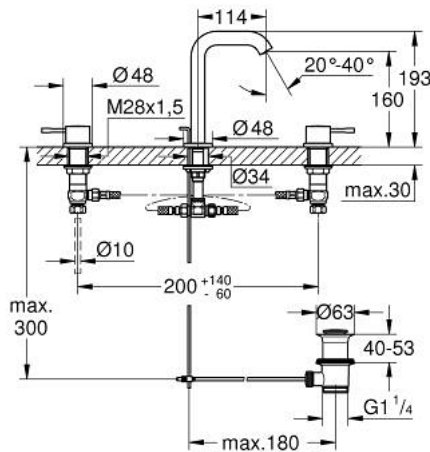

20 296 GL1 **ESSENCE 3-HOLE BASIN MIXER 1/2"**  
**M-SIZE**

**PRODUCT DESCRIPTION**

- Colour: cool sunrise
- metal lever
- ceramic headparts 1/2", 90°
- GROHE LongLife finish
- GROHE EcoJoy - less water, perfect flow
- maximum flow rate (at 3 bar): 5.7 l/min
- GROHE AquaGuide adjustable mousseur
- pop-up waste set 1 1/4"
- pressure-proof, flexible connection hoses between spout and side valves
- minimum pressure 1.0 bar
- union nut 1/2" x 10.5 mm

20 296 GL1 **ESSENCE 3-HOLE BASIN MIXER 1/2"**  
**M-SIZE**

**SPARE PARTS**

- 1: Essence pair of handles (Spare part-nr. 48330GL0)
- 2: Ceramic headpart, 1/2" (Spare part-nr. 45882000)
- 2.1: O-ring Ø18,2 x Ø1,7 (Spare part-nr. 0392400M)
- 3: Ceramic headpart, 1/2" (Spare part-nr. 45883000)
- 3.1: O-ring Ø18,2 x Ø1,7 (Spare part-nr. 0392400M)
- 4: Pop-up rod (Spare part-nr. 65196GL0)
- 5: Mousseur (Spare part-nr. 48270000)
- 6: Fixing clamp (Spare part-nr. 6554100M)
- 7: Waste set 1 1/4" (Spare part-nr. 28910GL0)
- 7.1: Plug (Spare part-nr. 07182GL0)
- 7.2: Eccentric rod (Spare part-nr. 07052000)
- 8: Coupling nut 1/2" (Spare part-nr. 1290100M)
- 8.1: Fibre seal dia. Ø18.5 x Ø12 x 2 (Spare part-nr. 0138900M)
- 9: Flexible connection hose (Spare part-nr. 45704000)
- 10: Eccentric rod (Spare part-nr. 07341000)\*