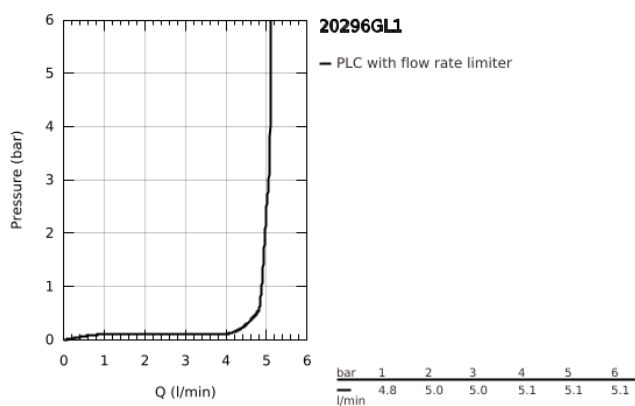

20 296 GL1 ESSENCE 3-HOLE BASIN MIXER 1/2" M-SIZE

PRODUCT DESCRIPTION

- Colour: cool sunrise
- metal lever
- ceramic headparts 1/2", 90°
- GROHE LongLife finish
- GROHE EcoJoy - less water, perfect flow
- maximum flow rate (at 3 bar): 5.7 l/min
- GROHE AquaGuide adjustable mousseur
- pop-up waste set 1 1/4"
- pressure-proof, flexible connection hoses between spout and side valves
- minimum pressure 1.0 bar
- union nut 1/2" x 10.5 mm

20 296 GL1 **ESSENCE 3-HOLE BASIN MIXER 1/2"**
M-SIZE

SPARE PARTS

- 1: Essence pair of handles (Spare part-nr. 48330GL0)
- 2: Ceramic headpart, 1/2" (Spare part-nr. 45882000)
- 2.1: O-ring Ø18,2 x Ø1,7 (Spare part-nr. 0392400M)
- 3: Ceramic headpart, 1/2" (Spare part-nr. 45883000)
- 3.1: O-ring Ø18,2 x Ø1,7 (Spare part-nr. 0392400M)
- 4: Pop-up rod (Spare part-nr. 65196GL0)
- 5: Mousseur (Spare part-nr. 48270000)
- 6: Fixing clamp (Spare part-nr. 6554100M)
- 7: Waste set 1 1/4" (Spare part-nr. 28910GL0)
- 7.1: Plug (Spare part-nr. 07182GL0)
- 7.2: Eccentric rod (Spare part-nr. 07052000)
- 8: Coupling nut 1/2" (Spare part-nr. 1290100M)
- 8.1: Fibre seal dia. Ø18.5 x Ø12 x 2 (Spare part-nr. 0138900M)
- 9: Flexible connection hose (Spare part-nr. 45704000)
- 10: Eccentric rod (Spare part-nr. 07341000)*