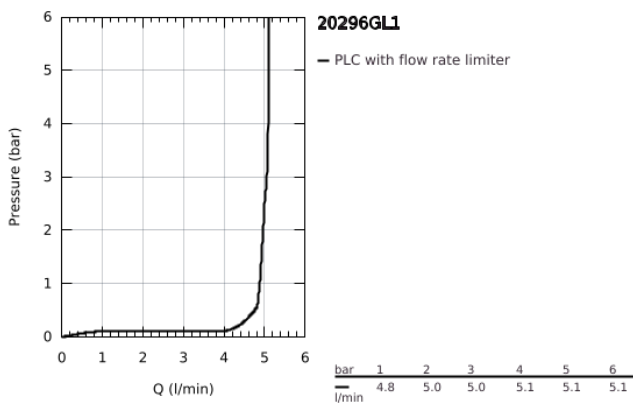

20 296 GL1 **ESSENCE 3-HOLE BASIN MIXER 1/2"**  
**M-SIZE**

**PRODUCT DESCRIPTION**

- Colour: cool sunrise
- metal lever
- ceramic headparts 1/2", 90°
- GROHE LongLife finish
- GROHE EcoJoy - less water, perfect flow
- maximum flow rate (at 3 bar): 5.7 l/min
- GROHE AquaGuide adjustable mousseur
- pop-up waste set 1 1/4"
- pressure-proof, flexible connection hoses between spout and side valves
- minimum pressure 1.0 bar
- union nut 1/2" x 10.5 mm

20 296 GL1 **ESSENCE 3-HOLE BASIN MIXER 1/2"**  
**M-SIZE**

**SPARE PARTS**

- 1: Essence pair of handles (Spare part-nr. 48330GL0)
- 2: Ceramic headpart, 1/2" (Spare part-nr. 45882000)
- 2.1: O-ring Ø18,2 x Ø1,7 (Spare part-nr. 0392400M)
- 3: Ceramic headpart, 1/2" (Spare part-nr. 45883000)
- 3.1: O-ring Ø18,2 x Ø1,7 (Spare part-nr. 0392400M)
- 4: Pop-up rod (Spare part-nr. 65196GL0)
- 5: Mousseur (Spare part-nr. 48270000)
- 6: Fixing clamp (Spare part-nr. 6554100M)
- 7: Waste set 1 1/4" (Spare part-nr. 28910GL0)
- 7.1: Plug (Spare part-nr. 07182GL0)
- 7.2: Eccentric rod (Spare part-nr. 07052000)
- 8: Coupling nut 1/2" (Spare part-nr. 1290100M)
- 8.1: Fibre seal dia. Ø18.5 x Ø12 x 2 (Spare part-nr. 0138900M)
- 9: Flexible connection hose (Spare part-nr. 45704000)
- 10: Eccentric rod (Spare part-nr. 07341000)\*