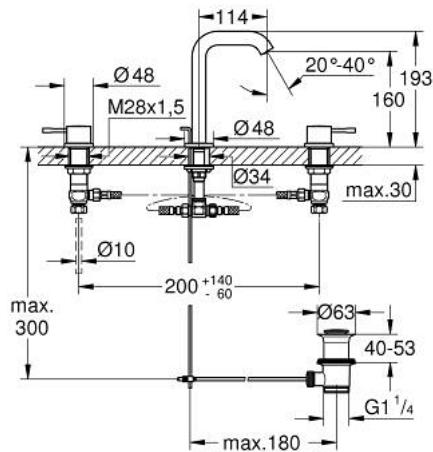

20 296 GL1 ESSENCE 3-HOLE BASIN MIXER 1/2" M-SIZE

PRODUCT DESCRIPTION

- Colour: cool sunrise
- metal lever
- ceramic headparts 1/2", 90°
- GROHE LongLife finish
- GROHE EcoJoy - less water, perfect flow
- maximum flow rate (at 3 bar): 5.7 l/min
- GROHE AquaGuide adjustable mousseur
- pop-up waste set 1 1/4"
- pressure-proof, flexible connection hoses between spout and side valves
- minimum pressure 1.0 bar
- union nut 1/2" x 10.5 mm

20 296 GL1 **ESSENCE 3-HOLE BASIN MIXER 1/2"**
M-SIZE

SPARE PARTS

- 1: Essence pair of handles (Spare part-nr. 48330GL0)
- 2: Ceramic headpart, 1/2" (Spare part-nr. 45882000)
- 2.1: O-ring Ø18,2 x Ø1,7 (Spare part-nr. 0392400M)
- 3: Ceramic headpart, 1/2" (Spare part-nr. 45883000)
- 3.1: O-ring Ø18,2 x Ø1,7 (Spare part-nr. 0392400M)
- 4: Pop-up rod (Spare part-nr. 65196GL0)
- 5: Mousseur (Spare part-nr. 48270000)
- 6: Fixing clamp (Spare part-nr. 6554100M)
- 7: Waste set 1 1/4" (Spare part-nr. 28910GL0)
- 7.1: Plug (Spare part-nr. 07182GL0)
- 7.2: Eccentric rod (Spare part-nr. 07052000)
- 8: Coupling nut 1/2" (Spare part-nr. 1290100M)
- 8.1: Fibre seal dia. Ø18.5 x Ø12 x 2 (Spare part-nr. 0138900M)
- 9: Flexible connection hose (Spare part-nr. 45704000)
- 10: Eccentric rod (Spare part-nr. 07341000)*