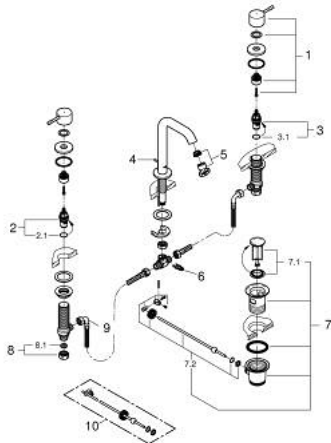

20 296 DL1 **ESSENCE 3-HOLE BASIN MIXER 1/2"**
M-SIZE

PRODUCT DESCRIPTION

- Colour: brushed warm sunset
- metal lever
- ceramic headparts 1/2", 90°
- GROHE LongLife finish
- GROHE EcoJoy - less water, perfect flow
- maximum flow rate (at 3 bar): 5.7 l/min
- GROHE AquaGuide adjustable mousseur
- pop-up waste set 1 1/4"
- pressure-proof, flexible connection hoses between spout and side valves
- minimum pressure 1.0 bar
- union nut 1/2" x 10.5 mm

20 296 DL1 ESSENCE 3-HOLE BASIN MIXER 1/2" M-SIZE

SPARE PARTS

- 1: Essence pair of handles (Spare part-nr. 48330DL0)
- 2: Ceramic headpart, 1/2" (Spare part-nr. 45882000)
- 2.1: O-ring Ø18,2 x Ø1,7 (Spare part-nr. 0392400M)
- 3: Ceramic headpart, 1/2" (Spare part-nr. 45883000)
- 3.1: O-ring Ø18,2 x Ø1,7 (Spare part-nr. 0392400M)
- 4: Pop-up rod (Spare part-nr. 65196DL0)
- 5: Mousseur (Spare part-nr. 48270000)
- 6: Fixing clamp (Spare part-nr. 6554100M)
- 7: Waste set 1 1/4" (Spare part-nr. 28910DL0)
- 7.1: Plug (Spare part-nr. 07182DL0)
- 7.2: Eccentric rod (Spare part-nr. 07052000)
- 8: Coupling nut 1/2" (Spare part-nr. 1290100M)
- 8.1: Fibre seal dia. Ø18.5 x Ø12 x 2 (Spare part-nr. 0138900M)
- 9: Flexible connection hose (Spare part-nr. 45704000)
- 10: Eccentric rod (Spare part-nr. 07341000)*