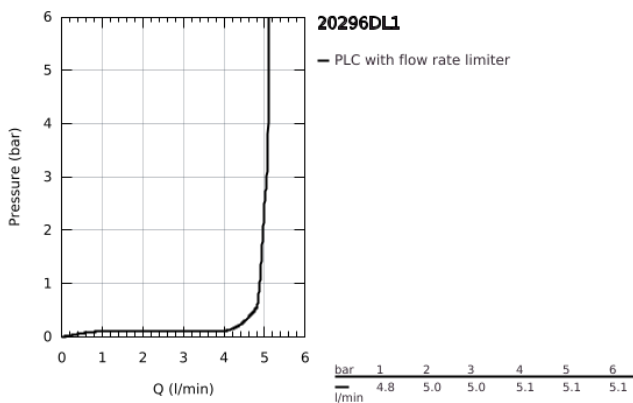

20 296 DL1 **ESSENCE 3-HOLE BASIN MIXER 1/2"**
M-SIZE

PRODUCT DESCRIPTION

- Colour: brushed warm sunset
- metal lever
- ceramic headparts 1/2", 90°
- GROHE LongLife finish
- GROHE EcoJoy - less water, perfect flow
- maximum flow rate (at 3 bar): 5.7 l/min
- GROHE AquaGuide adjustable mousseur
- pop-up waste set 1 1/4"
- pressure-proof, flexible connection hoses between spout and side valves
- minimum pressure 1.0 bar
- union nut 1/2" x 10.5 mm

20 296 DL1 ESSENCE 3-HOLE BASIN MIXER 1/2" M-SIZE

SPARE PARTS

- 1: Essence pair of handles (Spare part-nr. 48330DL0)
- 2: Ceramic headpart, 1/2" (Spare part-nr. 45882000)
- 2.1: O-ring Ø18,2 x Ø1,7 (Spare part-nr. 0392400M)
- 3: Ceramic headpart, 1/2" (Spare part-nr. 45883000)
- 3.1: O-ring Ø18,2 x Ø1,7 (Spare part-nr. 0392400M)
- 4: Pop-up rod (Spare part-nr. 65196DL0)
- 5: Mousseur (Spare part-nr. 48270000)
- 6: Fixing clamp (Spare part-nr. 6554100M)
- 7: Waste set 1 1/4" (Spare part-nr. 28910DL0)
- 7.1: Plug (Spare part-nr. 07182DL0)
- 7.2: Eccentric rod (Spare part-nr. 07052000)
- 8: Coupling nut 1/2" (Spare part-nr. 1290100M)
- 8.1: Fibre seal dia. Ø18.5 x Ø12 x 2 (Spare part-nr. 0138900M)
- 9: Flexible connection hose (Spare part-nr. 45704000)
- 10: Eccentric rod (Spare part-nr. 07341000)*