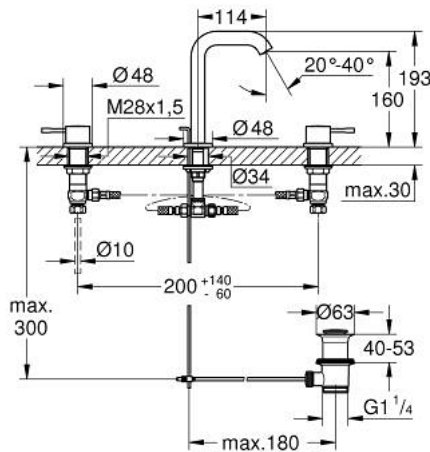

20 296 DL1 **ESSENCE 3-HOLE BASIN MIXER 1/2"**
M-SIZE

PRODUCT DESCRIPTION

- Colour: brushed warm sunset
- metal lever
- ceramic headparts 1/2", 90°
- GROHE LongLife finish
- GROHE EcoJoy - less water, perfect flow
- maximum flow rate (at 3 bar): 5.7 l/min
- GROHE AquaGuide adjustable mousseur
- pop-up waste set 1 1/4"
- pressure-proof, flexible connection hoses between spout and side valves
- minimum pressure 1.0 bar
- union nut 1/2" x 10.5 mm

20 296 DL1 ESSENCE 3-HOLE BASIN MIXER 1/2" M-SIZE

SPARE PARTS

- 1: Essence pair of handles (Spare part-nr. 48330DL0)
- 2: Ceramic headpart, 1/2" (Spare part-nr. 45882000)
- 2.1: O-ring Ø18,2 x Ø1,7 (Spare part-nr. 0392400M)
- 3: Ceramic headpart, 1/2" (Spare part-nr. 45883000)
- 3.1: O-ring Ø18,2 x Ø1,7 (Spare part-nr. 0392400M)
- 4: Pop-up rod (Spare part-nr. 65196DL0)
- 5: Mousseur (Spare part-nr. 48270000)
- 6: Fixing clamp (Spare part-nr. 6554100M)
- 7: Waste set 1 1/4" (Spare part-nr. 28910DL0)
- 7.1: Plug (Spare part-nr. 07182DL0)
- 7.2: Eccentric rod (Spare part-nr. 07052000)
- 8: Coupling nut 1/2" (Spare part-nr. 1290100M)
- 8.1: Fibre seal dia. Ø18.5 x Ø12 x 2 (Spare part-nr. 0138900M)
- 9: Flexible connection hose (Spare part-nr. 45704000)
- 10: Eccentric rod (Spare part-nr. 07341000)*