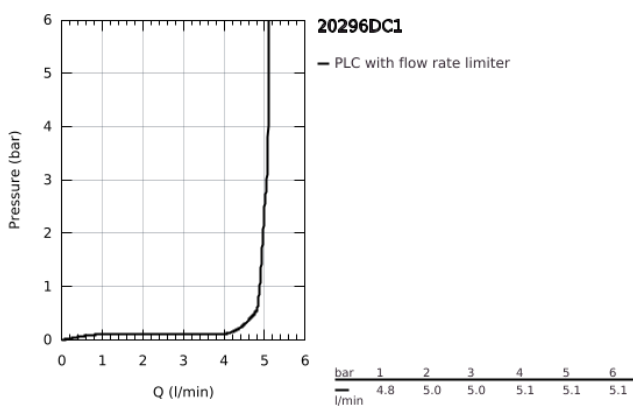

20 296 DC1 **ESSENCE 3-HOLE BASIN MIXER 1/2"**
M-SIZE

PRODUCT DESCRIPTION

- Colour: supersteel
- metal lever
- ceramic headparts 1/2", 90°
- GROHE LongLife finish
- GROHE EcoJoy - less water, perfect flow
- maximum flow rate (at 3 bar): 5.7 l/min
- GROHE AquaGuide adjustable mousseur
- pop-up waste set 1 1/4"
- pressure-proof, flexible connection hoses between spout and side valves
- minimum pressure 1.0 bar
- union nut 1/2" x 10.5 mm

20 296 DC1 **ESSENCE 3-HOLE BASIN MIXER 1/2"**
M-SIZE

SPARE PARTS

- 1: Essence pair of handles (Spare part-nr. 48330DC0)
- 2: Ceramic headpart, 1/2" (Spare part-nr. 45882000)
- 2.1: O-ring Ø18,2 x Ø1,7 (Spare part-nr. 0392400M)
- 3: Ceramic headpart, 1/2" (Spare part-nr. 45883000)
- 3.1: O-ring Ø18,2 x Ø1,7 (Spare part-nr. 0392400M)
- 4: Pop-up rod (Spare part-nr. 65196DC0)
- 5: Mousseur (Spare part-nr. 48270000)
- 6: Fixing clamp (Spare part-nr. 6554100M)
- 7: Waste set 1 1/4" (Spare part-nr. 28910DC0)
- 7.1: Plug (Spare part-nr. 07182DC0)
- 7.2: Eccentric rod (Spare part-nr. 07052000)
- 8: Coupling nut 1/2" (Spare part-nr. 1290100M)
- 8.1: Fibre seal dia. Ø18.5 x Ø12 x 2 (Spare part-nr. 0138900M)
- 9: Flexible connection hose (Spare part-nr. 45704000)
- 10: Eccentric rod (Spare part-nr. 07341000)*