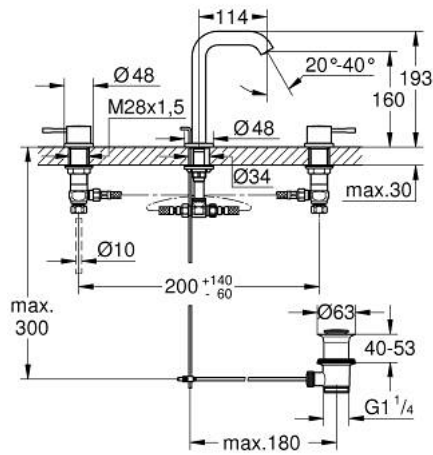

20 296 DC1 ESSENCE 3-HOLE BASIN MIXER 1/2" M-SIZE

PRODUCT DESCRIPTION

- Colour: supersteel
- metal lever
- ceramic headparts 1/2", 90°
- GROHE LongLife finish
- GROHE EcoJoy - less water, perfect flow
- maximum flow rate (at 3 bar): 5.7 l/min
- GROHE AquaGuide adjustable mousseur
- pop-up waste set 1 1/4"
- pressure-proof, flexible connection hoses between spout and side valves
- minimum pressure 1.0 bar
- union nut 1/2" x 10.5 mm

20 296 DC1 ESSENCE 3-HOLE BASIN MIXER 1/2" M-SIZE

SPARE PARTS

- 1: Essence pair of handles (Spare part-nr. 48330DC0)
- 2: Ceramic headpart, 1/2" (Spare part-nr. 45882000)
- 2.1: O-ring Ø18,2 x Ø1,7 (Spare part-nr. 0392400M)
- 3: Ceramic headpart, 1/2" (Spare part-nr. 45883000)
- 3.1: O-ring Ø18,2 x Ø1,7 (Spare part-nr. 0392400M)
- 4: Pop-up rod (Spare part-nr. 65196DC0)
- 5: Mousseur (Spare part-nr. 48270000)
- 6: Fixing clamp (Spare part-nr. 6554100M)
- 7: Waste set 1 1/4" (Spare part-nr. 28910DC0)
- 7.1: Plug (Spare part-nr. 07182DC0)
- 7.2: Eccentric rod (Spare part-nr. 07052000)
- 8: Coupling nut 1/2" (Spare part-nr. 1290100M)
- 8.1: Fibre seal dia. Ø18.5 x Ø12 x 2 (Spare part-nr. 0138900M)
- 9: Flexible connection hose (Spare part-nr. 45704000)
- 10: Eccentric rod (Spare part-nr. 07341000)*