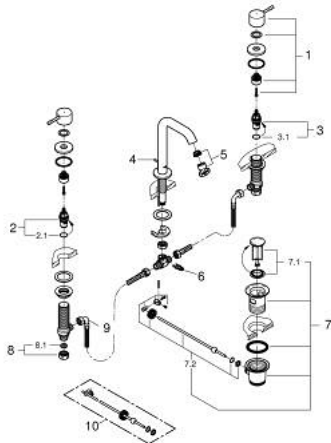

20 296 DC1 **ESSENCE 3-HOLE BASIN MIXER 1/2"**
M-SIZE

PRODUCT DESCRIPTION

- Colour: supersteel
- metal lever
- ceramic headparts 1/2", 90°
- GROHE LongLife finish
- GROHE EcoJoy - less water, perfect flow
- maximum flow rate (at 3 bar): 5.7 l/min
- GROHE AquaGuide adjustable mousseur
- pop-up waste set 1 1/4"
- pressure-proof, flexible connection hoses between spout and side valves
- minimum pressure 1.0 bar
- union nut 1/2" x 10.5 mm

20 296 DC1 **ESSENCE 3-HOLE BASIN MIXER 1/2"**
M-SIZE

SPARE PARTS

- 1: Essence pair of handles (Spare part-nr. 48330DC0)
- 2: Ceramic headpart, 1/2" (Spare part-nr. 45882000)
- 2.1: O-ring Ø18,2 x Ø1,7 (Spare part-nr. 0392400M)
- 3: Ceramic headpart, 1/2" (Spare part-nr. 45883000)
- 3.1: O-ring Ø18,2 x Ø1,7 (Spare part-nr. 0392400M)
- 4: Pop-up rod (Spare part-nr. 65196DC0)
- 5: Mousseur (Spare part-nr. 48270000)
- 6: Fixing clamp (Spare part-nr. 6554100M)
- 7: Waste set 1 1/4" (Spare part-nr. 28910DC0)
- 7.1: Plug (Spare part-nr. 07182DC0)
- 7.2: Eccentric rod (Spare part-nr. 07052000)
- 8: Coupling nut 1/2" (Spare part-nr. 1290100M)
- 8.1: Fibre seal dia. Ø18.5 x Ø12 x 2 (Spare part-nr. 0138900M)
- 9: Flexible connection hose (Spare part-nr. 45704000)
- 10: Eccentric rod (Spare part-nr. 07341000)*