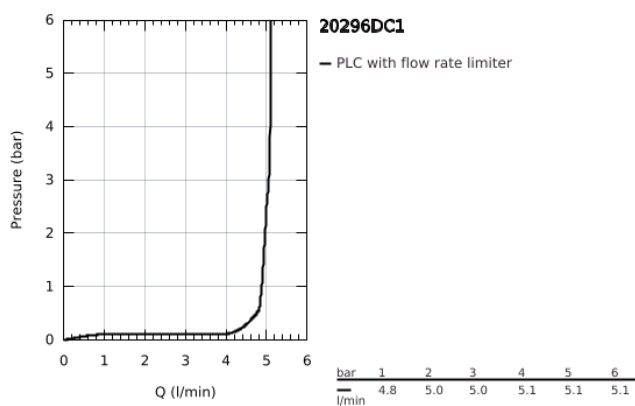

20 296 DC1 ESSENCE 3-HOLE BASIN MIXER 1/2" M-SIZE

PRODUCT DESCRIPTION

- Colour: supersteel
- metal lever
- ceramic headparts 1/2", 90°
- GROHE LongLife finish
- GROHE EcoJoy - less water, perfect flow
- maximum flow rate (at 3 bar): 5.7 l/min
- GROHE AquaGuide adjustable mousseur
- pop-up waste set 1 1/4"
- pressure-proof, flexible connection hoses between spout and side valves
- minimum pressure 1.0 bar
- union nut 1/2" x 10.5 mm

20 296 DC1 ESSENCE 3-HOLE BASIN MIXER 1/2" M-SIZE

SPARE PARTS

- 1: Essence pair of handles (Spare part-nr. 48330DC0)
- 2: Ceramic headpart, 1/2" (Spare part-nr. 45882000)
- 2.1: O-ring Ø18,2 x Ø1,7 (Spare part-nr. 0392400M)
- 3: Ceramic headpart, 1/2" (Spare part-nr. 45883000)
- 3.1: O-ring Ø18,2 x Ø1,7 (Spare part-nr. 0392400M)
- 4: Pop-up rod (Spare part-nr. 65196DC0)
- 5: Mousseur (Spare part-nr. 48270000)
- 6: Fixing clamp (Spare part-nr. 6554100M)
- 7: Waste set 1 1/4" (Spare part-nr. 28910DC0)
- 7.1: Plug (Spare part-nr. 07182DC0)
- 7.2: Eccentric rod (Spare part-nr. 07052000)
- 8: Coupling nut 1/2" (Spare part-nr. 1290100M)
- 8.1: Fibre seal dia. Ø18.5 x Ø12 x 2 (Spare part-nr. 0138900M)
- 9: Flexible connection hose (Spare part-nr. 45704000)
- 10: Eccentric rod (Spare part-nr. 07341000)*