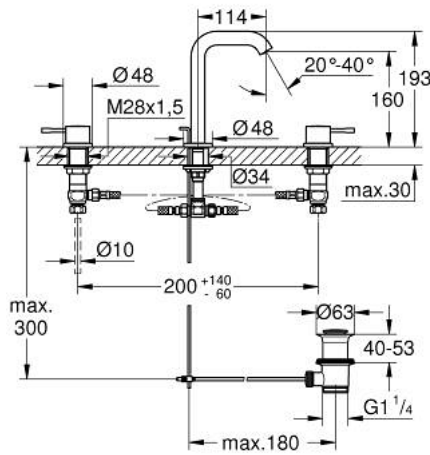

20 296 DC1 **ESSENCE 3-HOLE BASIN MIXER 1/2"**
M-SIZE

PRODUCT DESCRIPTION

- Colour: supersteel
- metal lever
- ceramic headparts 1/2", 90°
- GROHE LongLife finish
- GROHE EcoJoy - less water, perfect flow
- maximum flow rate (at 3 bar): 5.7 l/min
- GROHE AquaGuide adjustable mousseur
- pop-up waste set 1 1/4"
- pressure-proof, flexible connection hoses between spout and side valves
- minimum pressure 1.0 bar
- union nut 1/2" x 10.5 mm

20 296 DC1 **ESSENCE 3-HOLE BASIN MIXER 1/2"**
M-SIZE

SPARE PARTS

- 1: Essence pair of handles (Spare part-nr. 48330DC0)
- 2: Ceramic headpart, 1/2" (Spare part-nr. 45882000)
- 2.1: O-ring Ø18,2 x Ø1,7 (Spare part-nr. 0392400M)
- 3: Ceramic headpart, 1/2" (Spare part-nr. 45883000)
- 3.1: O-ring Ø18,2 x Ø1,7 (Spare part-nr. 0392400M)
- 4: Pop-up rod (Spare part-nr. 65196DC0)
- 5: Mousseur (Spare part-nr. 48270000)
- 6: Fixing clamp (Spare part-nr. 6554100M)
- 7: Waste set 1 1/4" (Spare part-nr. 28910DC0)
- 7.1: Plug (Spare part-nr. 07182DC0)
- 7.2: Eccentric rod (Spare part-nr. 07052000)
- 8: Coupling nut 1/2" (Spare part-nr. 1290100M)
- 8.1: Fibre seal dia. Ø18.5 x Ø12 x 2 (Spare part-nr. 0138900M)
- 9: Flexible connection hose (Spare part-nr. 45704000)
- 10: Eccentric rod (Spare part-nr. 07341000)*