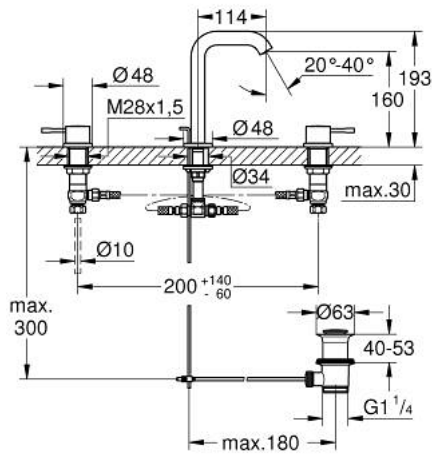

20 296 DA1 **ESSENCE 3-HOLE BASIN MIXER 1/2"**
M-SIZE

PRODUCT DESCRIPTION

- Colour: warm sunset
- metal lever
- ceramic headparts 1/2", 90°
- GROHE LongLife finish
- GROHE EcoJoy - less water, perfect flow
- maximum flow rate (at 3 bar): 5.7 l/min
- GROHE AquaGuide adjustable mousseur
- pop-up waste set 1 1/4"
- pressure-proof, flexible connection hoses between spout and side valves
- minimum pressure 1.0 bar
- union nut 1/2" x 10.5 mm

20 296 DA1 **ESSENCE 3-HOLE BASIN MIXER 1/2"**
M-SIZE

SPARE PARTS

- 1: Essence pair of handles (Spare part-nr. 48330DA0)
- 2: Ceramic headpart, 1/2" (Spare part-nr. 45882000)
- 2.1: O-ring Ø18,2 x Ø1,7 (Spare part-nr. 0392400M)
- 3: Ceramic headpart, 1/2" (Spare part-nr. 45883000)
- 3.1: O-ring Ø18,2 x Ø1,7 (Spare part-nr. 0392400M)
- 4: Pop-up rod (Spare part-nr. 65196DA0)
- 5: Mousseur (Spare part-nr. 48270000)
- 6: Fixing clamp (Spare part-nr. 6554100M)
- 7: Waste set 1 1/4" (Spare part-nr. 28910DA0)
- 7.1: Plug (Spare part-nr. 07182DA0)
- 7.2: Eccentric rod (Spare part-nr. 07052000)
- 8: Coupling nut 1/2" (Spare part-nr. 1290100M)
- 8.1: Fibre seal dia. Ø18.5 x Ø12 x 2 (Spare part-nr. 0138900M)
- 9: Flexible connection hose (Spare part-nr. 45704000)
- 10: Eccentric rod (Spare part-nr. 07341000)*