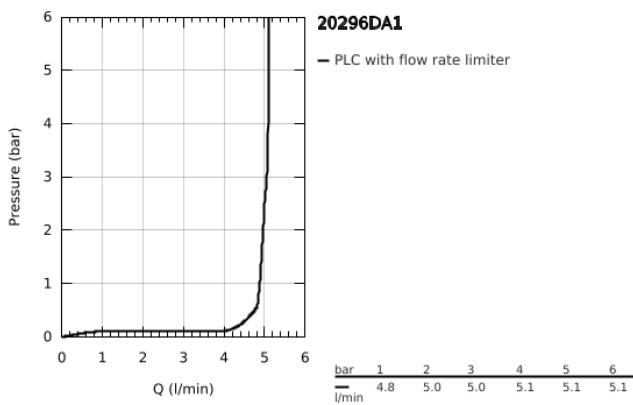

20 296 DA1 **ESSENCE 3-HOLE BASIN MIXER 1/2"**
M-SIZE

PRODUCT DESCRIPTION

- Colour: warm sunset
- metal lever
- ceramic headparts 1/2", 90°
- GROHE LongLife finish
- GROHE EcoJoy - less water, perfect flow
- maximum flow rate (at 3 bar): 5.7 l/min
- GROHE AquaGuide adjustable mousseur
- pop-up waste set 1 1/4"
- pressure-proof, flexible connection hoses between spout and side valves
- minimum pressure 1.0 bar
- union nut 1/2" x 10.5 mm

20 296 DA1 **ESSENCE 3-HOLE BASIN MIXER 1/2"**
M-SIZE

SPARE PARTS

- 1: Essence pair of handles (Spare part-nr. 48330DA0)
- 2: Ceramic headpart, 1/2" (Spare part-nr. 45882000)
- 2.1: O-ring Ø18,2 x Ø1,7 (Spare part-nr. 0392400M)
- 3: Ceramic headpart, 1/2" (Spare part-nr. 45883000)
- 3.1: O-ring Ø18,2 x Ø1,7 (Spare part-nr. 0392400M)
- 4: Pop-up rod (Spare part-nr. 65196DA0)
- 5: Mousseur (Spare part-nr. 48270000)
- 6: Fixing clamp (Spare part-nr. 6554100M)
- 7: Waste set 1 1/4" (Spare part-nr. 28910DA0)
- 7.1: Plug (Spare part-nr. 07182DA0)
- 7.2: Eccentric rod (Spare part-nr. 07052000)
- 8: Coupling nut 1/2" (Spare part-nr. 1290100M)
- 8.1: Fibre seal dia. Ø18.5 x Ø12 x 2 (Spare part-nr. 0138900M)
- 9: Flexible connection hose (Spare part-nr. 45704000)
- 10: Eccentric rod (Spare part-nr. 07341000)*