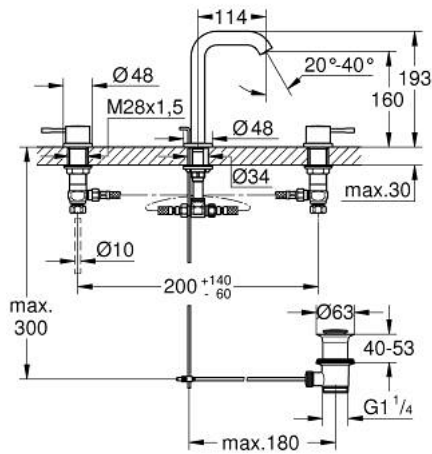

20 296 001 **ESSENCE 3-HOLE BASIN MIXER 1/2"**
M-SIZE

PRODUCT DESCRIPTION

- Colour: chrome
- metal lever
- ceramic headparts 1/2", 90°
- GROHE LongLife finish
- GROHE EcoJoy - less water, perfect flow
- maximum flow rate (at 3 bar): 5 l/min
- GROHE AquaGuide adjustable mousseur
- pop-up waste set 1 1/4"
- pressure-proof, flexible connection hoses between spout and side valves
- minimum pressure 1.0 bar
- union nut 1/2" x 10.5 mm

20 296 001 **ESSENCE 3-HOLE BASIN MIXER 1/2"**
M-SIZE

SPARE PARTS

- 1: Handle pair (Spare part-nr. 48330000)
- 2: Ceramic headpart, 1/2" (Spare part-nr. 45882000)
- 2.1: O-ring Ø18,2 x Ø1,7 (Spare part-nr. 0392400M)
- 3: Ceramic headpart, 1/2" (Spare part-nr. 45883000)
- 3.1: O-ring Ø18,2 x Ø1,7 (Spare part-nr. 0392400M)
- 4: Pop-up rod (Spare part-nr. 65196000)
- 5: Mousseur (Spare part-nr. 48270000)
- 6: Fixing clamp (Spare part-nr. 6554100M)
- 7: Waste set 1 1/4" (Spare part-nr. 28910000)
- 7.1: Plug (Spare part-nr. 07182000)
- 7.2: Eccentric rod (Spare part-nr. 07052000)
- 8: Coupling nut 1/2" (Spare part-nr. 1290100M)
- 8.1: Fibre seal dia. Ø18.5 x Ø12 x 2 (Spare part-nr. 0138900M)
- 9: Flexible connection hose (Spare part-nr. 45704000)
- 10: Eccentric rod (Spare part-nr. 07341000)*