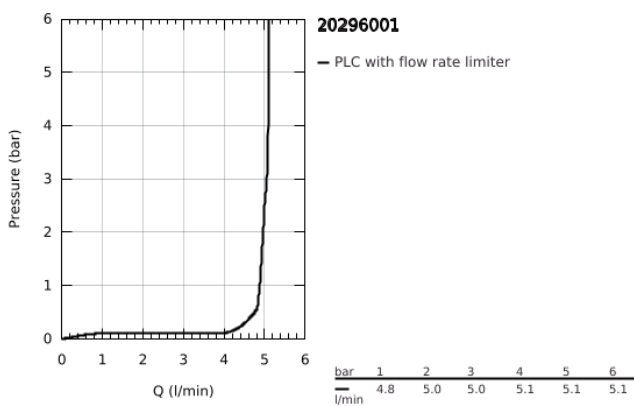

20 296 001 **ESSENCE 3-HOLE BASIN MIXER 1/2"**
M-SIZE

PRODUCT DESCRIPTION

- Colour: chrome
- metal lever
- ceramic headparts 1/2", 90°
- GROHE LongLife finish
- GROHE EcoJoy - less water, perfect flow
- maximum flow rate (at 3 bar): 5 l/min
- GROHE AquaGuide adjustable mousseur
- pop-up waste set 1 1/4"
- pressure-proof, flexible connection hoses between spout and side valves
- minimum pressure 1.0 bar
- union nut 1/2" x 10.5 mm

20 296 001 **ESSENCE 3-HOLE BASIN MIXER 1/2"**
M-SIZE

SPARE PARTS

- 1: Handle pair (Spare part-nr. 48330000)
- 2: Ceramic headpart, 1/2" (Spare part-nr. 45882000)
- 2.1: O-ring Ø18,2 x Ø1,7 (Spare part-nr. 0392400M)
- 3: Ceramic headpart, 1/2" (Spare part-nr. 45883000)
- 3.1: O-ring Ø18,2 x Ø1,7 (Spare part-nr. 0392400M)
- 4: Pop-up rod (Spare part-nr. 65196000)
- 5: Mousseur (Spare part-nr. 48270000)
- 6: Fixing clamp (Spare part-nr. 6554100M)
- 7: Waste set 1 1/4" (Spare part-nr. 28910000)
- 7.1: Plug (Spare part-nr. 07182000)
- 7.2: Eccentric rod (Spare part-nr. 07052000)
- 8: Coupling nut 1/2" (Spare part-nr. 1290100M)
- 8.1: Fibre seal dia. Ø18.5 x Ø12 x 2 (Spare part-nr. 0138900M)
- 9: Flexible connection hose (Spare part-nr. 45704000)
- 10: Eccentric rod (Spare part-nr. 07341000)*