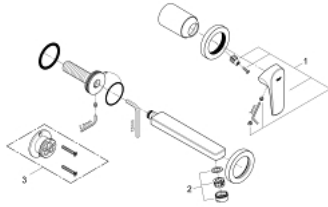

20 287 000 BAUFLOW 2-HOLE BASIN MIXER

PRODUCT DESCRIPTION

- Colour: chrome
- wall mounted
- consisting of:
 - set for final installation
 - concealed body
 - metal lever
- GROHE SmoothControl 35 mm ceramic cartridge
- GROHE LongLife finish
- mousseur
- centre distance 110 mm
- projection 166 mm

20 287 000 BAUFLOW 2-HOLE BASIN MIXER

SPARE PARTS

1: lever (Spare part-nr. 46774000)

2: Mousseur (Spare part-nr. 13929000)

3: Extension (Spare part-nr. 46627000)*

* Optional accessories