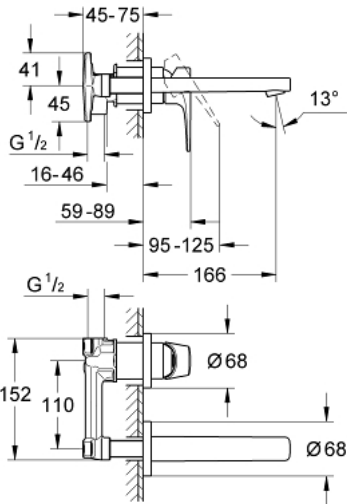

20 287 000 BAUFLOW 2-HOLE BASIN MIXER

PRODUCT DESCRIPTION

- Colour: chrome
- wall mounted
- consisting of:
 - set for final installation
 - concealed body
 - metal lever
- GROHE SmoothControl 35 mm ceramic cartridge
- GROHE LongLife finish
- mousseur
- centre distance 110 mm
- projection 166 mm

20 287 000 BAUFLOW 2-HOLE BASIN MIXER

SPARE PARTS

1: lever (Spare part-nr. 46774000)

2: Mousseur (Spare part-nr. 13929000)

3: Extension (Spare part-nr. 46627000)*

* Optional accessories