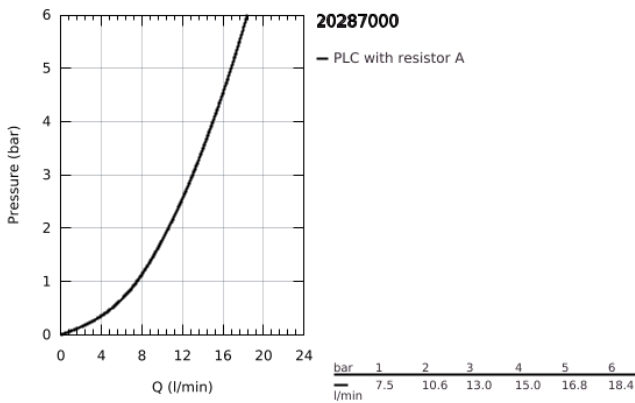

20 287 000 BAUFLOW 2-HOLE BASIN MIXER

PRODUCT DESCRIPTION

- Colour: chrome
- wall mounted
- consisting of:
 - set for final installation
 - concealed body
 - metal lever
- GROHE SmoothControl 35 mm ceramic cartridge
- GROHE LongLife finish
- mousseur
- centre distance 110 mm
- projection 166 mm