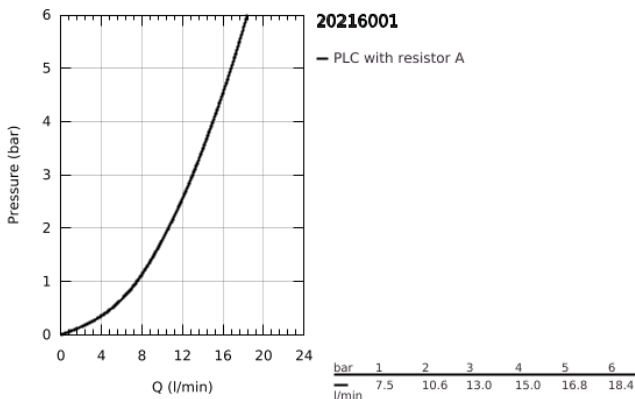

20 216 001 **CONCETTO 3-HOLE BASIN MIXER 1/2"**
L-SIZE

PRODUCT DESCRIPTION

- Colour: chrome
- ceramic headpart
- GROHE LongLife finish
- GROHE FastFixation installation system
- spout with mousseur
- pop-up waste set 1 1/4"
- pressure-proof, flexible connection hoses between spout and side valves
- union nut with 10,5-mm drilling

20 216 001 **CONCETTO 3-HOLE BASIN MIXER 1/2"**
L-SIZE

SPARE PARTS

- 1: Handle pair (Spare part-nr. 48310000)
 - 2: Ceramic headpart, 1/2" (Spare part-nr. 45882000)
 - 2.1: O-ring Ø18,2 x Ø1,7 (Spare part-nr. 0392400M)
 - 3: Ceramic headpart, 1/2" (Spare part-nr. 45883000)
 - 3.1: O-ring Ø18,2 x Ø1,7 (Spare part-nr. 0392400M)
 - 4: Coupling nut 1/2" (Spare part-nr. 1290100M)
 - 4.1: Fibre seal dia. Ø18.5 x Ø12 x 2 (Spare part-nr. 0138900M)
 - 5: Mousseur (Spare part-nr. 06574000)
 - 6: Pop-up rod (Spare part-nr. 65196000)
 - 7: Fixing clamp (Spare part-nr. 6554100M)
 - 8: Waste set 1 1/4" (Spare part-nr. 28910000)
 - 8.1: Plug (Spare part-nr. 07182000)
 - 8.2: Eccentric rod (Spare part-nr. 07052000)
 - 9: Flexible connection hose (Spare part-nr. 45704000)
 - 10: Coupling nut 1/2" x 14.5 mm (Spare part-nr. 1290200M)*
 - 11: Eccentric rod (Spare part-nr. 07341000)*
- * Optional accessories