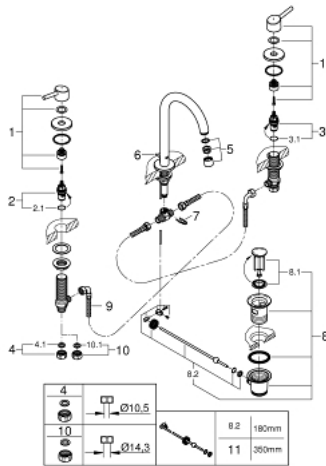

20 216 001 **CONCETTO 3-HOLE BASIN MIXER 1/2"**
L-SIZE

PRODUCT DESCRIPTION

- Colour: chrome
- ceramic headpart
- GROHE LongLife finish
- GROHE FastFixation installation system
- spout with mousseur
- pop-up waste set 1 1/4"
- pressure-proof, flexible connection hoses between spout and side valves
- union nut with 10,5-mm drilling

20 216 001 **CONCETTO 3-HOLE BASIN MIXER 1/2"**
L-SIZE

SPARE PARTS

- 1: Handle pair (Spare part-nr. 48310000)
 - 2: Ceramic headpart, 1/2" (Spare part-nr. 45882000)
 - 2.1: O-ring Ø18,2 x Ø1,7 (Spare part-nr. 0392400M)
 - 3: Ceramic headpart, 1/2" (Spare part-nr. 45883000)
 - 3.1: O-ring Ø18,2 x Ø1,7 (Spare part-nr. 0392400M)
 - 4: Coupling nut 1/2" (Spare part-nr. 1290100M)
 - 4.1: Fibre seal dia. Ø18.5 x Ø12 x 2 (Spare part-nr. 0138900M)
 - 5: Mousseur (Spare part-nr. 06574000)
 - 6: Pop-up rod (Spare part-nr. 65196000)
 - 7: Fixing clamp (Spare part-nr. 6554100M)
 - 8: Waste set 1 1/4" (Spare part-nr. 28910000)
 - 8.1: Plug (Spare part-nr. 07182000)
 - 8.2: Eccentric rod (Spare part-nr. 07052000)
 - 9: Flexible connection hose (Spare part-nr. 45704000)
 - 10: Coupling nut 1/2" x 14.5 mm (Spare part-nr. 1290200M)*
 - 11: Eccentric rod (Spare part-nr. 07341000)*
- * Optional accessories