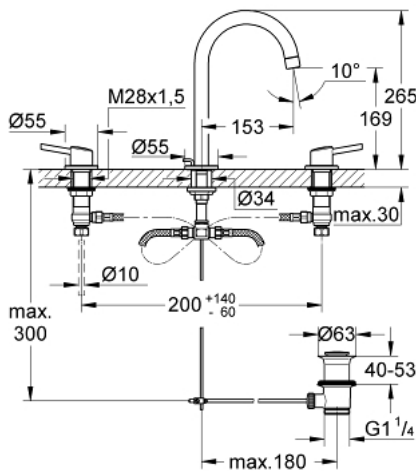

20 216 001 **CONCETTO 3-HOLE BASIN MIXER 1/2"**
L-SIZE

PRODUCT DESCRIPTION

- Colour: chrome
- ceramic headpart
- GROHE LongLife finish
- GROHE FastFixation installation system
- spout with mousseur
- pop-up waste set 1 1/4"
- pressure-proof, flexible connection hoses between spout and side valves
- union nut with 10,5-mm drilling

20 216 001 **CONCETTO 3-HOLE BASIN MIXER 1/2"**
L-SIZE

SPARE PARTS

- 1: Handle pair (Spare part-nr. 48310000)
 - 2: Ceramic headpart, 1/2" (Spare part-nr. 45882000)
 - 2.1: O-ring Ø18,2 x Ø1,7 (Spare part-nr. 0392400M)
 - 3: Ceramic headpart, 1/2" (Spare part-nr. 45883000)
 - 3.1: O-ring Ø18,2 x Ø1,7 (Spare part-nr. 0392400M)
 - 4: Coupling nut 1/2" (Spare part-nr. 1290100M)
 - 4.1: Fibre seal dia. Ø18.5 x Ø12 x 2 (Spare part-nr. 0138900M)
 - 5: Mousseur (Spare part-nr. 06574000)
 - 6: Pop-up rod (Spare part-nr. 65196000)
 - 7: Fixing clamp (Spare part-nr. 6554100M)
 - 8: Waste set 1 1/4" (Spare part-nr. 28910000)
 - 8.1: Plug (Spare part-nr. 07182000)
 - 8.2: Eccentric rod (Spare part-nr. 07052000)
 - 9: Flexible connection hose (Spare part-nr. 45704000)
 - 10: Coupling nut 1/2" x 14.5 mm (Spare part-nr. 1290200M)*
 - 11: Eccentric rod (Spare part-nr. 07341000)*
- * Optional accessories