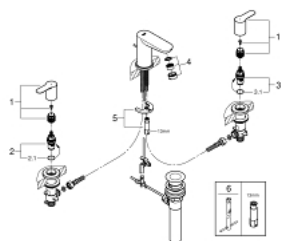

20 197 000 **BAUEDGE 3-HOLE BASIN MIXER 1/2"**

PRODUCT DESCRIPTION

- Colour: chrome
- metal lever
- ceramic headpart
- GROHE LongLife finish
- spout with mousseur
- pop-up waste set 1 1/4"
- flexible connection hoses

20 197 000 BAUEDGE 3-HOLE BASIN MIXER 1/2"

SPARE PARTS

- 1: Handle pair (Spare part-nr. 48322000)
- 2: Ceramic headpart, 1/2" (Spare part-nr. 45882000)
- 2.1: O-ring Ø18,2 x Ø1,7 (Spare part-nr. 0392400M)
- 3: Ceramic headpart, 1/2" (Spare part-nr. 45883000)
- 3.1: O-ring Ø18,2 x Ø1,7 (Spare part-nr. 0392400M)
- 4: Mousseur (Spare part-nr. 13929000)
- 5: Shank mounting kit (Spare part-nr. 46671000)
- 6: Mounting wrench (Spare part-nr. 19017000)*