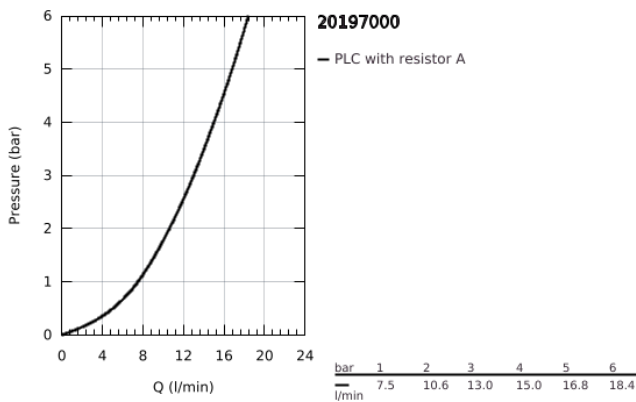

20 197 000 **BAUEDGE 3-HOLE BASIN MIXER 1/2"**

PRODUCT DESCRIPTION

- Colour: chrome
- metal lever
- ceramic headpart
- GROHE LongLife finish
- spout with mousseur
- pop-up waste set 1 1/4"
- flexible connection hoses

20 197 000 BAUEDGE 3-HOLE BASIN MIXER 1/2"

SPARE PARTS

- 1: Handle pair (Spare part-nr. 48322000)
- 2: Ceramic headpart, 1/2" (Spare part-nr. 45882000)
- 2.1: O-ring Ø18,2 x Ø1,7 (Spare part-nr. 0392400M)
- 3: Ceramic headpart, 1/2" (Spare part-nr. 45883000)
- 3.1: O-ring Ø18,2 x Ø1,7 (Spare part-nr. 0392400M)
- 4: Mousseur (Spare part-nr. 13929000)
- 5: Shank mounting kit (Spare part-nr. 46671000)
- 6: Mounting wrench (Spare part-nr. 19017000)*