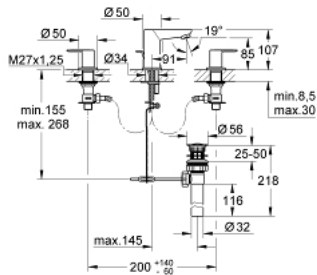

20 197 000 **BAUEDGE 3-HOLE BASIN MIXER 1/2"**

PRODUCT DESCRIPTION

- Colour: chrome
- metal lever
- ceramic headpart
- GROHE LongLife finish
- spout with mousseur
- pop-up waste set 1 1/4"
- flexible connection hoses

20 197 000 BAUEDGE 3-HOLE BASIN MIXER 1/2"

SPARE PARTS

- 1: Handle pair (Spare part-nr. 48322000)
- 2: Ceramic headpart, 1/2" (Spare part-nr. 45882000)
- 2.1: O-ring Ø18,2 x Ø1,7 (Spare part-nr. 0392400M)
- 3: Ceramic headpart, 1/2" (Spare part-nr. 45883000)
- 3.1: O-ring Ø18,2 x Ø1,7 (Spare part-nr. 0392400M)
- 4: Mousseur (Spare part-nr. 13929000)
- 5: Shank mounting kit (Spare part-nr. 46671000)
- 6: Mounting wrench (Spare part-nr. 19017000)*