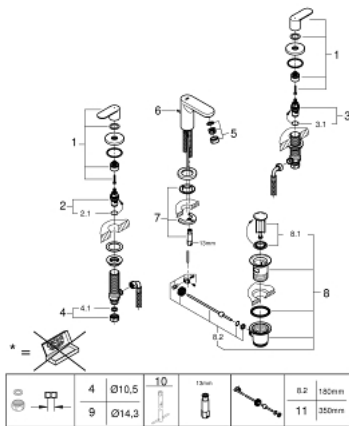

20 187 000 EUROCOSMO 3-HOLE BASIN MIXER 1/2" S-SIZE

PRODUCT DESCRIPTION

- Colour: chrome
- metal lever
- ceramic headparts 1/2", 90°
- GROHE LongLife finish
- GROHE FastFixation installation system
- spout with mousseur
- pop-up waste set 1 1/4"
- pressure-proof, flexible connection hoses between spout and side valves
- union nut with 10.5-mm drilling

20 187 000 EUROCOSMO 3-HOLE BASIN MIXER 1/2" S-SIZE

SPARE PARTS

- 1: Handle pair (Spare part-nr. 48306000)
 - 2: Ceramic headpart, 1/2" (Spare part-nr. 45882000)
 - 2.1: O-ring Ø18,2 x Ø1,7 (Spare part-nr. 0392400M)
 - 3: Ceramic headpart, 1/2" (Spare part-nr. 45883000)
 - 3.1: O-ring Ø18,2 x Ø1,7 (Spare part-nr. 0392400M)
 - 4: Coupling nut 1/2" (Spare part-nr. 1290100M)
 - 4.1: Fibre seal dia. Ø18.5 x Ø12 x 2 (Spare part-nr. 0138900M)
 - 5: Mousseur (Spare part-nr. 13929000)
 - 6: Pop-up rod (Spare part-nr. 46739000)
 - 7: Shank mounting kit (Spare part-nr. 46671000)
 - 8: Waste set 1 1/4" (Spare part-nr. 28910000)
 - 8.1: Plug (Spare part-nr. 07182000)
 - 8.2: Eccentric rod (Spare part-nr. 07052000)
 - 9: Coupling nut 1/2" x 14.5 mm (Spare part-nr. 1290200M)*
 - 10: Mounting wrench (Spare part-nr. 19017000)*
 - 11: Eccentric rod (Spare part-nr. 07341000)*
- * Optional accessories