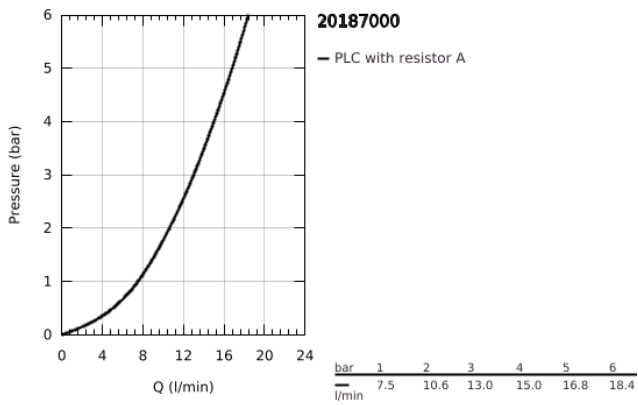

20 187 000 EUROCOSMO 3-HOLE BASIN MIXER 1/2" S-SIZE

PRODUCT DESCRIPTION

- Colour: chrome
- metal lever
- ceramic headparts 1/2", 90°
- GROHE LongLife finish
- GROHE FastFixation installation system
- spout with mousseur
- pop-up waste set 1 1/4"
- pressure-proof, flexible connection hoses between spout and side valves
- union nut with 10.5-mm drilling

20 187 000 EUROCOSMO 3-HOLE BASIN MIXER 1/2" S-SIZE

SPARE PARTS

- 1: Handle pair (Spare part-nr. 48306000)
 - 2: Ceramic headpart, 1/2" (Spare part-nr. 45882000)
 - 2.1: O-ring Ø18,2 x Ø1,7 (Spare part-nr. 0392400M)
 - 3: Ceramic headpart, 1/2" (Spare part-nr. 45883000)
 - 3.1: O-ring Ø18,2 x Ø1,7 (Spare part-nr. 0392400M)
 - 4: Coupling nut 1/2" (Spare part-nr. 1290100M)
 - 4.1: Fibre seal dia. Ø18.5 x Ø12 x 2 (Spare part-nr. 0138900M)
 - 5: Mousseur (Spare part-nr. 13929000)
 - 6: Pop-up rod (Spare part-nr. 46739000)
 - 7: Shank mounting kit (Spare part-nr. 46671000)
 - 8: Waste set 1 1/4" (Spare part-nr. 28910000)
 - 8.1: Plug (Spare part-nr. 07182000)
 - 8.2: Eccentric rod (Spare part-nr. 07052000)
 - 9: Coupling nut 1/2" x 14.5 mm (Spare part-nr. 1290200M)*
 - 10: Mounting wrench (Spare part-nr. 19017000)*
 - 11: Eccentric rod (Spare part-nr. 07341000)*
- * Optional accessories