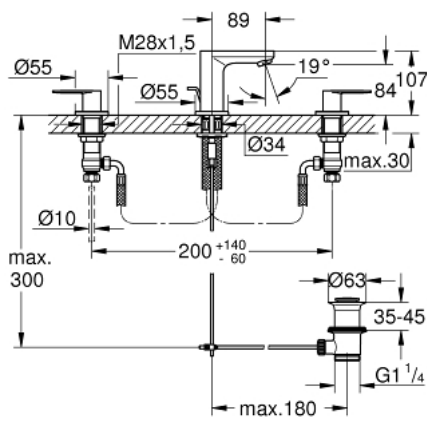

20 187 000 EUROCOSMO 3-HOLE BASIN MIXER 1/2" S-SIZE

PRODUCT DESCRIPTION

- Colour: chrome
- metal lever
- ceramic headparts 1/2", 90°
- GROHE LongLife finish
- GROHE FastFixation installation system
- spout with mousseur
- pop-up waste set 1 1/4"
- pressure-proof, flexible connection hoses between spout and side valves
- union nut with 10.5-mm drilling

20 187 000 EUROCOSMO 3-HOLE BASIN MIXER 1/2" S-SIZE

SPARE PARTS

- 1: Handle pair (Spare part-nr. 48306000)
 - 2: Ceramic headpart, 1/2" (Spare part-nr. 45882000)
 - 2.1: O-ring Ø18,2 x Ø1,7 (Spare part-nr. 0392400M)
 - 3: Ceramic headpart, 1/2" (Spare part-nr. 45883000)
 - 3.1: O-ring Ø18,2 x Ø1,7 (Spare part-nr. 0392400M)
 - 4: Coupling nut 1/2" (Spare part-nr. 1290100M)
 - 4.1: Fibre seal dia. Ø18.5 x Ø12 x 2 (Spare part-nr. 0138900M)
 - 5: Mousseur (Spare part-nr. 13929000)
 - 6: Pop-up rod (Spare part-nr. 46739000)
 - 7: Shank mounting kit (Spare part-nr. 46671000)
 - 8: Waste set 1 1/4" (Spare part-nr. 28910000)
 - 8.1: Plug (Spare part-nr. 07182000)
 - 8.2: Eccentric rod (Spare part-nr. 07052000)
 - 9: Coupling nut 1/2" x 14.5 mm (Spare part-nr. 1290200M)*
 - 10: Mounting wrench (Spare part-nr. 19017000)*
 - 11: Eccentric rod (Spare part-nr. 07341000)*
- * Optional accessories