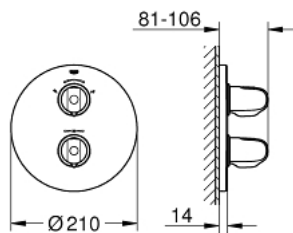

19 986 000 GROHTHERM 1000 BATH SAFETY MIXER WITH INTEGRATED 2-WAY DIVERTER

PRODUCT DESCRIPTION

- Colour: chrome
- trim set for use with 35 500 000
- GROHE FastFixation escutcheon with covered shaft sealing and covered fixing
- GROHE LongLife finish
- GROHE MetalGrip ergonomically shaped metal handles
- GROHE SafeStop - safety button at 38°C
- GROHE SafeStop Plus - optional temperature limiter at 43°C included
- GROHE AquaDimmer with multiple function:
 - integrated GROHE EcoButton

- flow control
- - diverter: bath/hand shower
- without concealed body
- GROHE EcoJoy - less water, perfect flow

19 986 000 GROHTHERM 1000 BATH SAFETY MIXER WITH INTEGRATED 2-WAY DIVERTER

SPARE PARTS

1: Shut-off handle (Spare part-nr. 47976000)

1.1: Cover cap (Spare part-nr. 4797400M)

2: Temperature control handle (Spare part-nr. 47973000)

2.1: Cover cap (Spare part-nr. 4797400M)

3: Stop ring (Spare part-nr. 47922000)

4: Escutcheon (Spare part-nr. 47810000)