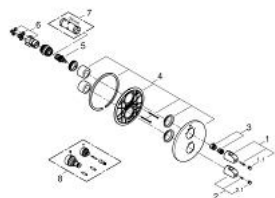

19 986 000 GROHTHERM 1000 BATH SAFETY MIXER WITH INTEGRATED 2-WAY DIVERTER

PRODUCT DESCRIPTION

- Colour: chrome
- trim set for use with 35 500 000
- GROHE FastFixation escutcheon with covered shaft sealing and covered fixing
- GROHE LongLife finish
- GROHE MetalGrip ergonomically shaped metal handles
- GROHE SafeStop - safety button at 38°C
- GROHE SafeStop Plus - optional temperature limiter at 43°C included
- GROHE AquaDimmer with multiple function:
 - integrated GROHE EcoButton

- flow control
- - diverter: bath/hand shower
- without concealed body
- GROHE EcoJoy - less water, perfect flow

19 986 000 GROHTHERM 1000 BATH SAFETY MIXER WITH INTEGRATED 2-WAY DIVERTER

SPARE PARTS

1: Shut-off handle (Spare part-nr. 47976000)

1.1: Cover cap (Spare part-nr. 4797400M)

2: Temperature control handle (Spare part-nr. 47973000)

2.1: Cover cap (Spare part-nr. 4797400M)

3: Stop ring (Spare part-nr. 47922000)

4: Escutcheon (Spare part-nr. 47810000)