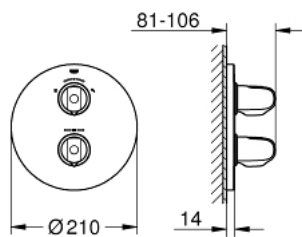

19 985 000 GROHTHERM 1000 SHOWER SAFETY MIXER WITH INTEGRATED 2-WAY DIVERTER

PRODUCT DESCRIPTION

- Colour: chrome
- trim set for use with
- 35 500 000
- GROHE FastFixation escutcheon with covered shaft sealing and covered fixing
- GROHE LongLife finish
- GROHE MetalGrip ergonomically shaped metal handles
- GROHE SafeStop - safety button at 38°C
- GROHE SafeStop Plus - optional temperature limiter at 43°C included
- GROHE AquaDimmer with multiple function:

- integrated GROHE EcoButton

- flow control

- - diverter: head and hand shower
- without concealed body
- minimum pressure 1.0 bar
- GROHE EcoJoy - less water, perfect flow

19 985 000 GROHTHERM 1000 SHOWER SAFETY MIXER WITH INTEGRATED 2-WAY DIVERTER

SPARE PARTS

- 1: Shut-off handle (Spare part-nr. 47976000)
- 1.1: Cover cap (Spare part-nr. 4797400M)
- 2: Temperature control handle (Spare part-nr. 47973000)
- 2.1: Cover cap (Spare part-nr. 4797400M)
- 3: Stop ring (Spare part-nr. 47986000)
- 4: Escutcheon (Spare part-nr. 47987000)
- 5: Aquadimmer (Spare part-nr. 47364000)
- 6: Adapter (Spare part-nr. 12701000)
- 7: Socket Spanner (Spare part-nr. 19332000)*
- 8: Extension-set 27.5 mm (Spare part-nr. 47781000)*