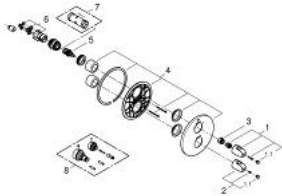

19 985 000 GROHTHERM 1000 SHOWER SAFETY MIXER WITH INTEGRATED 2-WAY DIVERTER

PRODUCT DESCRIPTION

- Colour: chrome
- trim set for use with
- 35 500 000
- GROHE FastFixation escutcheon with covered shaft sealing and covered fixing
- GROHE LongLife finish
- GROHE MetalGrip ergonomically shaped metal handles
- GROHE SafeStop - safety button at 38°C
- GROHE SafeStop Plus - optional temperature limiter at 43°C included
- GROHE AquaDimmer with multiple function:

- integrated GROHE EcoButton

- flow control

- - diverter: head and hand shower
- without concealed body
- minimum pressure 1.0 bar
- GROHE EcoJoy - less water, perfect flow

19 985 000 GROHTHERM 1000 SHOWER SAFETY MIXER WITH INTEGRATED 2-WAY DIVERTER

SPARE PARTS

- 1: Shut-off handle (Spare part-nr. 47976000)
- 1.1: Cover cap (Spare part-nr. 4797400M)
- 2: Temperature control handle (Spare part-nr. 47973000)
- 2.1: Cover cap (Spare part-nr. 4797400M)
- 3: Stop ring (Spare part-nr. 47986000)
- 4: Escutcheon (Spare part-nr. 47987000)
- 5: Aquadimmer (Spare part-nr. 47364000)
- 6: Adapter (Spare part-nr. 12701000)
- 7: Socket Spanner (Spare part-nr. 19332000)*
- 8: Extension-set 27.5 mm (Spare part-nr. 47781000)*