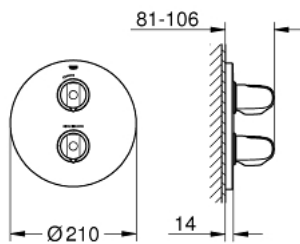

19 984 000 GROHTHERM 1000 SHOWER SAFETY MIXER

PRODUCT DESCRIPTION

- Colour: chrome
- trim set for use with 35 500 000
- GROHE FastFixation escutcheon with covered shaft sealing and covered fixing
- GROHE LongLife finish
- GROHE MetalGrip ergonomically shaped metal handles
- GROHE SafeStop - safety button at 38°C
- GROHE SafeStop Plus - optional temperature limiter at 43°C included

- volume handle with GROHE EcoButton

- ceramic headpart 1/2", 180°
- without concealed body
- minimum pressure 1.0 bar
- GROHE EcoJoy - less water, perfect flow

19 984 000 GROHTHERM 1000 SHOWER SAFETY MIXER

SPARE PARTS

- 1: Shut-off handle (Spare part-nr. 47972000)
 - 1.1: Cover cap (Spare part-nr. 4797400M)
 - 2: Temperature control handle (Spare part-nr. 47973000)
 - 2.1: Cover cap (Spare part-nr. 4797400M)
 - 3: Escutcheon (Spare part-nr. 47809000)
 - 4: Ceramic headpart, 1/2" (Spare part-nr. 45346000)
 - 4.1: O-ring $\varnothing 18,2 \times \varnothing 1,7$ (Spare part-nr. 0392400M)
 - 5: Adapter (Spare part-nr. 12702000)
 - 6: Extension-set 27.5 mm (Spare part-nr. 47780000)*
- * Optional accessories