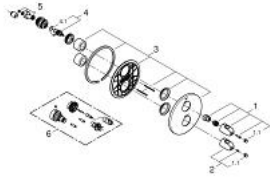

19 984 000 GROHTHERM 1000 SHOWER SAFETY MIXER

PRODUCT DESCRIPTION

- Colour: chrome
- trim set for use with 35 500 000
- GROHE FastFixation escutcheon with covered shaft sealing and covered fixing
- GROHE LongLife finish
- GROHE MetalGrip ergonomically shaped metal handles
- GROHE SafeStop - safety button at 38°C
- GROHE SafeStop Plus - optional temperature limiter at 43°C included

- volume handle with GROHE EcoButton

- ceramic headpart 1/2", 180°
- without concealed body
- minimum pressure 1.0 bar
- GROHE EcoJoy - less water, perfect flow

19 984 000 GROHTHERM 1000 SHOWER SAFETY MIXER

SPARE PARTS

- 1: Shut-off handle (Spare part-nr. 47972000)
 - 1.1: Cover cap (Spare part-nr. 4797400M)
 - 2: Temperature control handle (Spare part-nr. 47973000)
 - 2.1: Cover cap (Spare part-nr. 4797400M)
 - 3: Escutcheon (Spare part-nr. 47809000)
 - 4: Ceramic headpart, 1/2" (Spare part-nr. 45346000)
 - 4.1: O-ring $\varnothing 18,2 \times \varnothing 1,7$ (Spare part-nr. 0392400M)
 - 5: Adapter (Spare part-nr. 12702000)
 - 6: Extension-set 27.5 mm (Spare part-nr. 47780000)*
- * Optional accessories