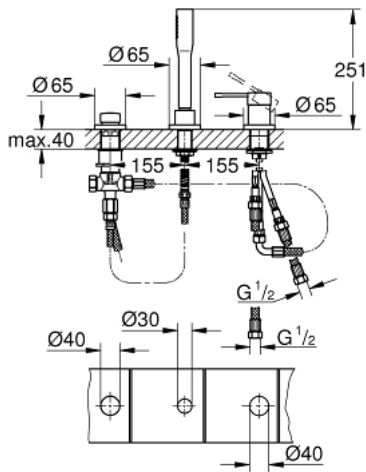

19 976 001 ESSENCE 3-HOLE BATH COMBINATION

PRODUCT DESCRIPTION

- Colour: chrome
- Three hole installation
- GROHE SilkMove 35 mm ceramic cartridge
- with temperature limiter
- GROHE LongLife finish
- consisting of:
 - single lever mixer operating element
 - diverter bath/shower
 - without spout
- handshower (27 400)
- metal shower hose 2000 mm (always chrome for any colour of the set)
- flexible connection hoses
- connection for shower hose
- protected against backflow
- for use with 29 037
- for combination with 28 990 / 28 991
- minimum pressure 1.0 bar

19 976 001 ESSENCE 3-HOLE BATH COMBINATION

SPARE PARTS

- 1: Lever (Spare part-nr. 46916000)
 - 2: Cartridge (Spare part-nr. 46374000)
 - 3: Tube (Spare part-nr. 07227000)
 - 4: Dirt strainer (Spare part-nr. 0700200M)
 - 5: Cone nut (Spare part-nr. 08864000)
 - 6: Spring (Spare part-nr. 00869000)
 - 7: Diverter knob (Spare part-nr. 46721000)
 - 8: Diverter (Spare part-nr. 45443000)
 - 8.1: Sealing washer $\varnothing 6 \times \varnothing 2$ (Spare part-nr. 0128300M)
 - 8.2: Sealing washer (Spare part-nr. 0120500M)
 - 9: Repl. kit for shank fastening (Spare part-nr. 45444000)
 - 10: Non-return valve (Spare part-nr. 08565000)
 - 11: Tube (Spare part-nr. 07300000)
 - 12: Metal hose (Spare part-nr. 28146000)
 - 13: Socket Spanner (Spare part-nr. 19332000)*
- * Optional accessories