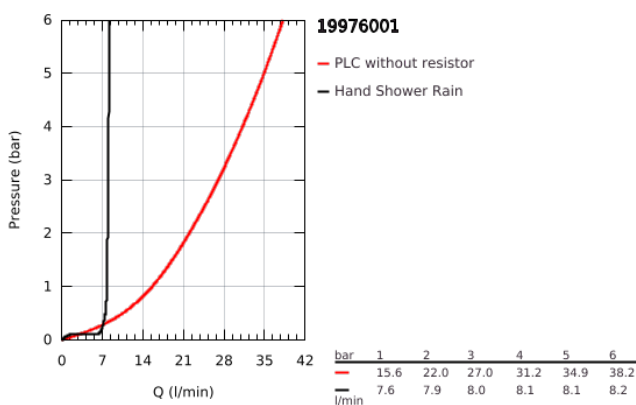

19 976 001 ESSENCE 3-HOLE BATH COMBINATION

PRODUCT DESCRIPTION

- Colour: chrome
- Three hole installation
- GROHE SilkMove 35 mm ceramic cartridge
- with temperature limiter
- GROHE LongLife finish
- consisting of:
 - single lever mixer operating element
 - diverter bath/shower
 - without spout
- handshower (27 400)
- metal shower hose 2000 mm (always chrome for any colour of the set)
- flexible connection hoses
- connection for shower hose
- protected against backflow
- for use with 29 037
- for combination with 28 990 / 28 991
- minimum pressure 1.0 bar

19 976 001 ESSENCE 3-HOLE BATH COMBINATION

SPARE PARTS

- 1: Lever (Spare part-nr. 46916000)
 - 2: Cartridge (Spare part-nr. 46374000)
 - 3: Tube (Spare part-nr. 07227000)
 - 4: Dirt strainer (Spare part-nr. 0700200M)
 - 5: Cone nut (Spare part-nr. 08864000)
 - 6: Spring (Spare part-nr. 00869000)
 - 7: Diverter knob (Spare part-nr. 46721000)
 - 8: Diverter (Spare part-nr. 45443000)
 - 8.1: Sealing washer $\varnothing 6 \times \varnothing 2$ (Spare part-nr. 0128300M)
 - 8.2: Sealing washer (Spare part-nr. 0120500M)
 - 9: Repl. kit for shank fastening (Spare part-nr. 45444000)
 - 10: Non-return valve (Spare part-nr. 08565000)
 - 11: Tube (Spare part-nr. 07300000)
 - 12: Metal hose (Spare part-nr. 28146000)
 - 13: Socket Spanner (Spare part-nr. 19332000)*
- * Optional accessories