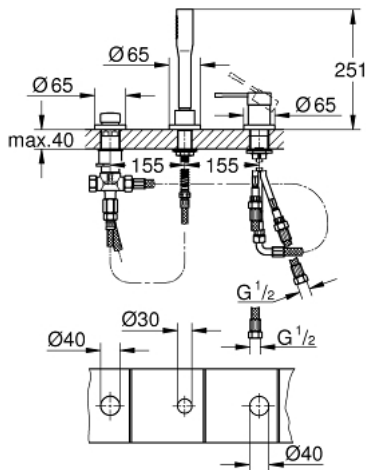

## 19 976 001 ESSENCE 3-HOLE BATH COMBINATION

### PRODUCT DESCRIPTION

- Colour: chrome
- Three hole installation
- GROHE SilkMove 35 mm ceramic cartridge
- with temperature limiter
- GROHE LongLife finish
- consisting of:
  - single lever mixer operating element
  - diverter bath/shower
  - without spout
- handshower (27 400)
- metal shower hose 2000 mm (always chrome for any colour of the set)
- flexible connection hoses
- connection for shower hose
- protected against backflow
- for use with 29 037
- for combination with 28 990 / 28 991
- minimum pressure 1.0 bar

### SPARE PARTS

- 1: Lever (Spare part-nr. 46916000)
  - 2: Cartridge (Spare part-nr. 46374000)
  - 3: Tube (Spare part-nr. 07227000)
  - 4: Dirt strainer (Spare part-nr. 0700200M)
  - 5: Cone nut (Spare part-nr. 08864000)
  - 6: Spring (Spare part-nr. 00869000)
  - 7: Diverter knob (Spare part-nr. 46721000)
  - 8: Diverter (Spare part-nr. 45443000)
  - 8.1: Sealing washer  $\varnothing 6 \times \varnothing 2$  (Spare part-nr. 0128300M)
  - 8.2: Sealing washer (Spare part-nr. 0120500M)
  - 9: Repl. kit for shank fastening (Spare part-nr. 45444000)
  - 10: Non-return valve (Spare part-nr. 08565000)
  - 11: Tube (Spare part-nr. 07300000)
  - 12: Metal hose (Spare part-nr. 28146000)
  - 13: Socket Spanner (Spare part-nr. 19332000)\*
- \* Optional accessories