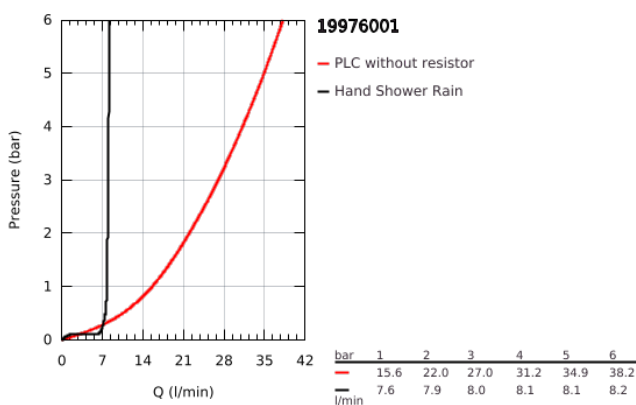

### PRODUCT DESCRIPTION

- Colour: chrome
- Three hole installation
- GROHE SilkMove 35 mm ceramic cartridge
- with temperature limiter
- GROHE LongLife finish
- consisting of:
  - single lever mixer operating element
  - diverter bath/shower
  - without spout
- handshower (27 400)
- metal shower hose 2000 mm (always chrome for any colour of the set)
- flexible connection hoses
- connection for shower hose
- protected against backflow
- for use with 29 037
- for combination with 28 990 / 28 991
- minimum pressure 1.0 bar