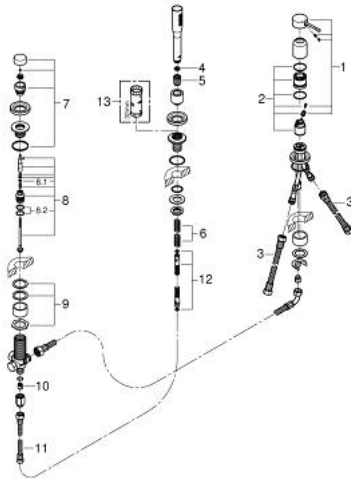

19 976 001 ESSENCE 3-HOLE BATH COMBINATION

SPARE PARTS

1. 1: Lever (Spare part-nr. 46916000)
   - 2: Cartridge (Spare part-nr. 46374000)
   - 3: Tube (Spare part-nr. 07227000)
   - 4: Dirt strainer (Spare part-nr. 0700200M)
   - 5: Cone nut (Spare part-nr. 08864000)
   - 6: Spring (Spare part-nr. 00869000)
   - 7: Diverter knob (Spare part-nr. 46721000)
   - 8: Diverter (Spare part-nr. 45443000)
   - 8.1: Sealing washer $\varnothing 6 \times \varnothing 2$ (Spare part-nr. 0128300M)
   - 8.2: Sealing washer (Spare part-nr. 0120500M)
   - 9: Repl. kit for shank fastening (Spare part-nr. 45444000)
   - 10: Non-return valve (Spare part-nr. 08565000)
   - 11: Tube (Spare part-nr. 07300000)
   - 12: Metal hose (Spare part-nr. 28146000)
   - 13: Socket Spanner (Spare part-nr. 19332000)*
2. Optional accessories