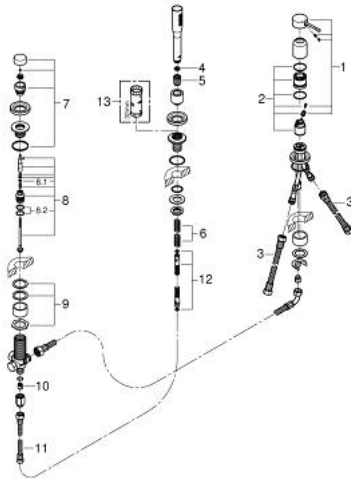

## 19 976 001 ESSENCE 3-HOLE BATH COMBINATION

### PRODUCT DESCRIPTION

- Colour: chrome
- Three hole installation
- GROHE SilkMove 35 mm ceramic cartridge
- with temperature limiter
- GROHE LongLife finish
- consisting of:
  - single lever mixer operating element
  - diverter bath/shower
  - without spout
- handshower (27 400)
- metal shower hose 2000 mm (always chrome for any colour of the set)
- flexible connection hoses
- connection for shower hose
- protected against backflow
- for use with 29 037
- for combination with 28 990 / 28 991
- minimum pressure 1.0 bar

### SPARE PARTS

- 1: Lever (Spare part-nr. 46916000)
  - 2: Cartridge (Spare part-nr. 46374000)
  - 3: Tube (Spare part-nr. 07227000)
  - 4: Dirt strainer (Spare part-nr. 0700200M)
  - 5: Cone nut (Spare part-nr. 08864000)
  - 6: Spring (Spare part-nr. 00869000)
  - 7: Diverter knob (Spare part-nr. 46721000)
  - 8: Diverter (Spare part-nr. 45443000)
  - 8.1: Sealing washer  $\varnothing 6 \times \varnothing 2$  (Spare part-nr. 0128300M)
  - 8.2: Sealing washer (Spare part-nr. 0120500M)
  - 9: Repl. kit for shank fastening (Spare part-nr. 45444000)
  - 10: Non-return valve (Spare part-nr. 08565000)
  - 11: Tube (Spare part-nr. 07300000)
  - 12: Metal hose (Spare part-nr. 28146000)
  - 13: Socket Spanner (Spare part-nr. 19332000)\*
- \* Optional accessories