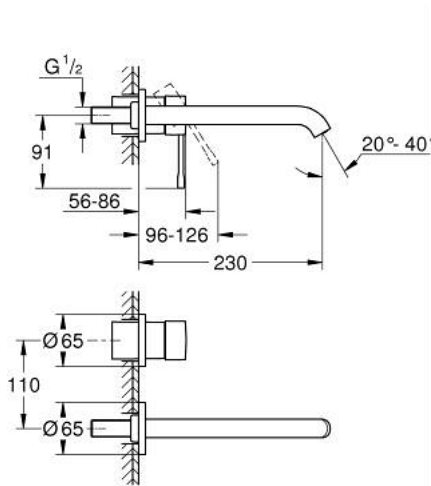

19 967 243 1 **ESSENCE 2-HOLE BASIN MIXER**
L-SIZE

PRODUCT DESCRIPTION

- Colour: matte black
- wall mounted
- trim set for use with rough-in set 23 571 000 / 32 635 000
- without concealed body
- metal rosette
- GROHE EcoJoy - less water, perfect flow
- maximum flow rate (at 3 bar): 5.7 l/min
- GROHE AquaGuide adjustable mousseur
- centre distance 110 mm
- projection 230 mm

19 967 243 1 **ESSENCE 2-HOLE BASIN MIXER**
L-SIZE

SPARE PARTS

- 1: Lever (Spare part-nr. 469162430)
- 2: Outlet (Spare part-nr. 486392430)
- 2.1: Mousseur (Spare part-nr. 48480000)
- 2.2: Screw (Spare part-nr. 43094000)
- 3: Extension (Spare part-nr. 46943000)*
- * Optional accessories