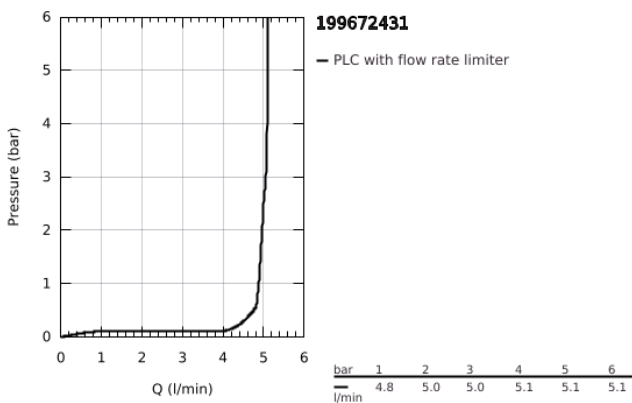

19 967 243 1 **ESSENCE 2-HOLE BASIN MIXER**
L-SIZE

PRODUCT DESCRIPTION

- Colour: matte black
- wall mounted
- trim set for use with rough-in set 23 571 000 / 32 635 000
- without concealed body
- metal rosette
- GROHE EcoJoy - less water, perfect flow
- maximum flow rate (at 3 bar): 5.7 l/min
- GROHE AquaGuide adjustable mousseur
- centre distance 110 mm
- projection 230 mm

19 967 243 1 **ESSENCE 2-HOLE BASIN MIXER**
L-SIZE

SPARE PARTS

- 1: Lever (Spare part-nr. 469162430)
- 2: Outlet (Spare part-nr. 486392430)
- 2.1: Mousseur (Spare part-nr. 48480000)
- 2.2: Screw (Spare part-nr. 43094000)
- 3: Extension (Spare part-nr. 46943000)*
- * Optional accessories