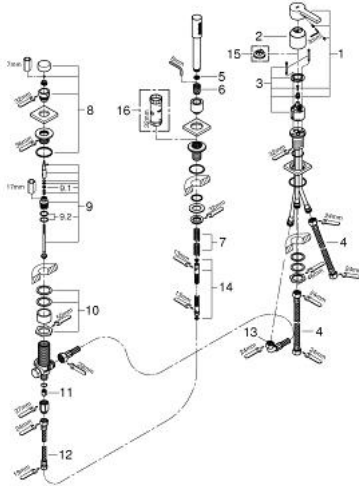

19 965 000 LINEARE 3-HOLE BATH COMBINATION

PRODUCT DESCRIPTION

- Colour: chrome
- GROHE SilkMove 46 mm ceramic cartridge
- GROHE LongLife finish
- consisting of:
 - single lever mixer operating element
 - diverter bath/shower
 - without spout
 - Sena hand shower (28 341 000)
 - metal shower hose 2000 mm
 - flexible connection hoses
 - connection for shower hose
 - protected against backflow
- for use with 29 037
- for combination with 28 990 / 28 991

19 965 000 LINEARE 3-HOLE BATH COMBINATION

SPARE PARTS

- 1: Lever (Spare part-nr. 46583000)
 - 2: Cap (Spare part-nr. 46722000)
 - 3: Cartridge (Spare part-nr. 46048000)
 - 4: Tube (Spare part-nr. 07227000)
 - 5: Dirt strainer (Spare part-nr. 0700200M)
 - 6: Cone nut (Spare part-nr. 08864000)
 - 7: Spring (Spare part-nr. 00869000)
 - 8: Diverter knob (Spare part-nr. 46721000)
 - 9: Diverter (Spare part-nr. 45443000)
 - 9.1: Sealing washer $\varnothing 6 \times \varnothing 2$ (Spare part-nr. 0128300M)
 - 9.2: Sealing washer (Spare part-nr. 0120500M)
 - 10: Repl. kit for shank fastening (Spare part-nr. 45444000)
 - 11: Non-return valve (Spare part-nr. 08565000)
 - 12: Tube (Spare part-nr. 07300000)
 - 13: Tube (Spare part-nr. 48017000)
 - 14: Metal hose (Spare part-nr. 28146000)
 - 15: Temperature limiter (Spare part-nr. 46375000)*
 - 16: Socket Spanner (Spare part-nr. 19332000)*
- * Optional accessories