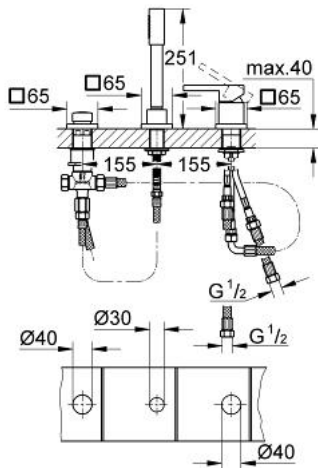

19 965 000 LINEARE 3-HOLE BATH COMBINATION

PRODUCT DESCRIPTION

- Colour: chrome
- GROHE SilkMove 46 mm ceramic cartridge
- GROHE LongLife finish
- consisting of:
 - single lever mixer operating element
 - diverter bath/shower
 - without spout
 - Sena hand shower (28 341 000)
 - metal shower hose 2000 mm
 - flexible connection hoses
 - connection for shower hose
 - protected against backflow
- for use with 29 037
- for combination with 28 990 / 28 991

19 965 000 LINEARE 3-HOLE BATH COMBINATION

SPARE PARTS

- 1: Lever (Spare part-nr. 46583000)
 - 2: Cap (Spare part-nr. 46722000)
 - 3: Cartridge (Spare part-nr. 46048000)
 - 4: Tube (Spare part-nr. 07227000)
 - 5: Dirt strainer (Spare part-nr. 0700200M)
 - 6: Cone nut (Spare part-nr. 08864000)
 - 7: Spring (Spare part-nr. 00869000)
 - 8: Diverter knob (Spare part-nr. 46721000)
 - 9: Diverter (Spare part-nr. 45443000)
 - 9.1: Sealing washer $\varnothing 6 \times \varnothing 2$ (Spare part-nr. 0128300M)
 - 9.2: Sealing washer (Spare part-nr. 0120500M)
 - 10: Repl. kit for shank fastening (Spare part-nr. 45444000)
 - 11: Non-return valve (Spare part-nr. 08565000)
 - 12: Tube (Spare part-nr. 07300000)
 - 13: Tube (Spare part-nr. 48017000)
 - 14: Metal hose (Spare part-nr. 28146000)
 - 15: Temperature limiter (Spare part-nr. 46375000)*
 - 16: Socket Spanner (Spare part-nr. 19332000)*
- * Optional accessories