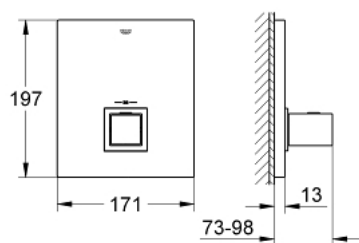

### PRODUCT DESCRIPTION

- Colour: chrome
- trim set for use with
- 35 500 000
- wall escutcheon with covered escutcheon- and shaft sealing, covered fixing
- GROHE LongLife finish
- GROHE SafeStop - safety button at 38°C
- GROHE SafeStop Plus - optional temperature limiter at 43°C included
- without concealed body

3: Extension-set 27.5 mm (Spare part-nr. 47780000)\*

\* Optional accessories