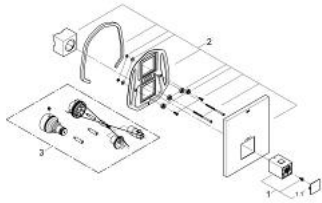

### PRODUCT DESCRIPTION

- Colour: chrome
- trim set for use with
- 35 500 000
- wall escutcheon with covered escutcheon- and shaft sealing, covered fixing
- GROHE LongLife finish
- GROHE SafeStop - safety button at 38°C
- GROHE SafeStop Plus - optional temperature limiter at 43°C included
- without concealed body

19 961 000 **GROHTHERM CUBE SAFETY MIXER FOR BATH AND/OR SHOWER**

**SPARE PARTS**

1: Temperature control handle (Spare part-nr. 47958000)

1.1: Cover cap (Spare part-nr. 4795900M)

2: Escutcheon (Spare part-nr. 47962000)